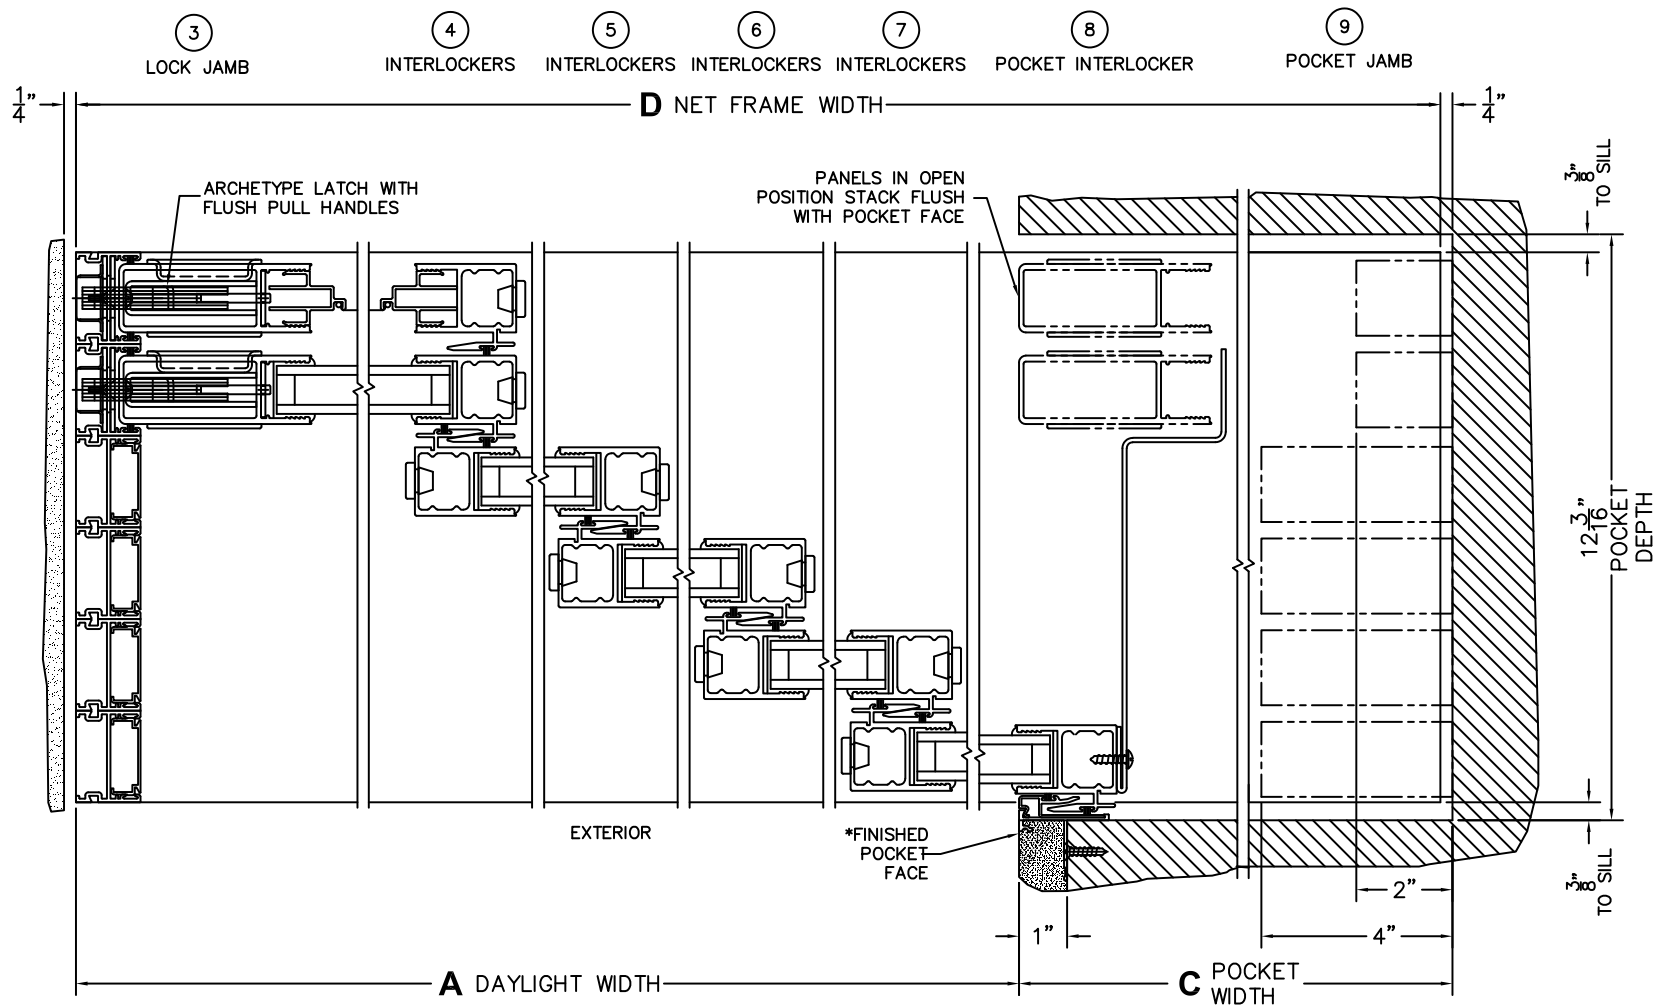

FLEETWOOD
WINDOWS & DOORS
FleetwoodUSA.com

NORWOOD 3050

XXXXXP STANDARD CONFIGURATION
WITH SCREENS

ORDER NO.:

ITEM NO.:

(USE RULER TO SCALE DIMENSIONS IN INCHES)

SCALE: 1/4

*CAUTION: WHEN CONSTRUCTING POCKET NOTE THAT DAYLIGHT WIDTH DOES NOT INCLUDE 1" SET BACK FOR POST INTERLOCKER.