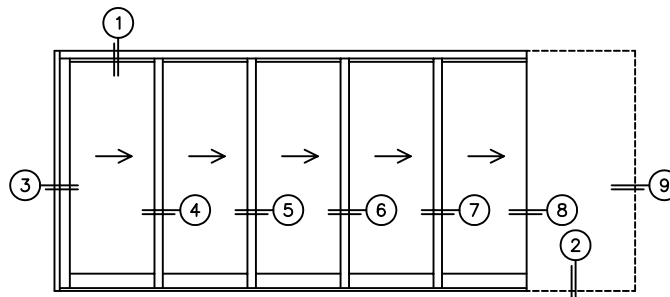

FLEETWOOD
WINDOWS & DOORS
FleetwoodUSA.com

NORWOOD 3050

XXXXXP CUSTOM CONFIGURATION
HIDDEN TRACK WITH SCREENS

ORDER NO.:

ITEM NO.:

SCALE: 1/4

REQUIRED DEALER INFO.

A (DAYLIGHT WIDTH)

B (NET FRAME HEIGHT)

CALCULATED VALUES (FLEETWOOD SUPPLIED)

C (POCKET WIDTH)

D (NET FRAME WIDTH)

NOTES:

XXXXXP DOOR SHOWN

1
MULTI-SLIDE
HEAD DETAIL

EXTERIOR

2
MULTI-SLIDE
SILL DETAIL

3.0 DIA

3.0 DIA

3.0 DIA

3.0 DIA

3.0 DIA

3.0 DIA

HIDDEN TRACK