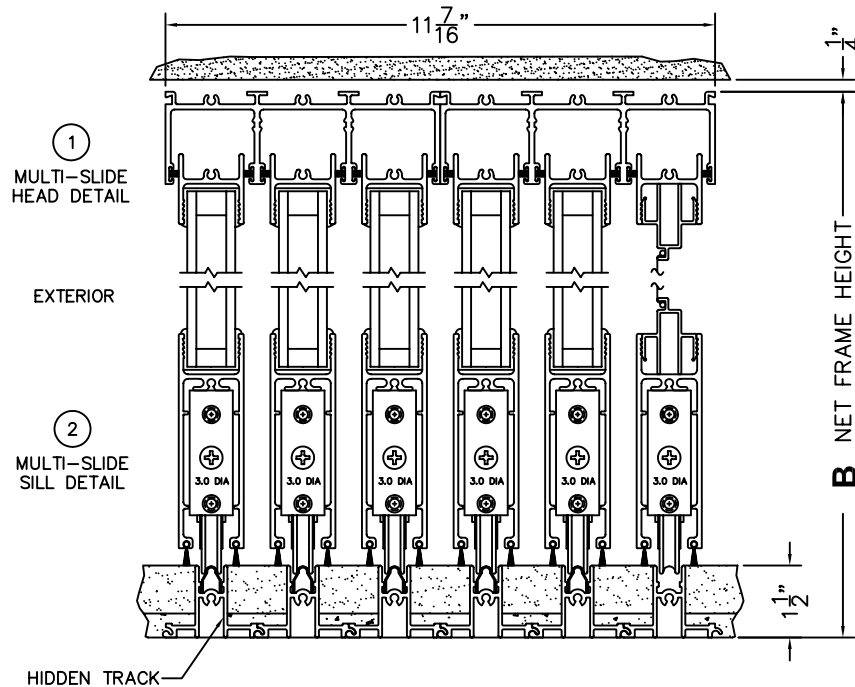

B (NET FRAME HEIGHT)

CALCULATED VALUES (FLEETWOOD SUPPLIED)

C (POCKET WIDTH)

D (NET FRAME WIDTH)

NOTES:

XXXXXP DOOR SHOWN

1
MULTI-SLIDE
HEAD DETAIL

EXTERIOR

2
MULTI-SLIDE
SILL DETAIL

3.0 DIA

3.0 DIA

3.0 DIA

3.0 DIA

3.0 DIA

3.0 DIA

HIDDEN TRACK