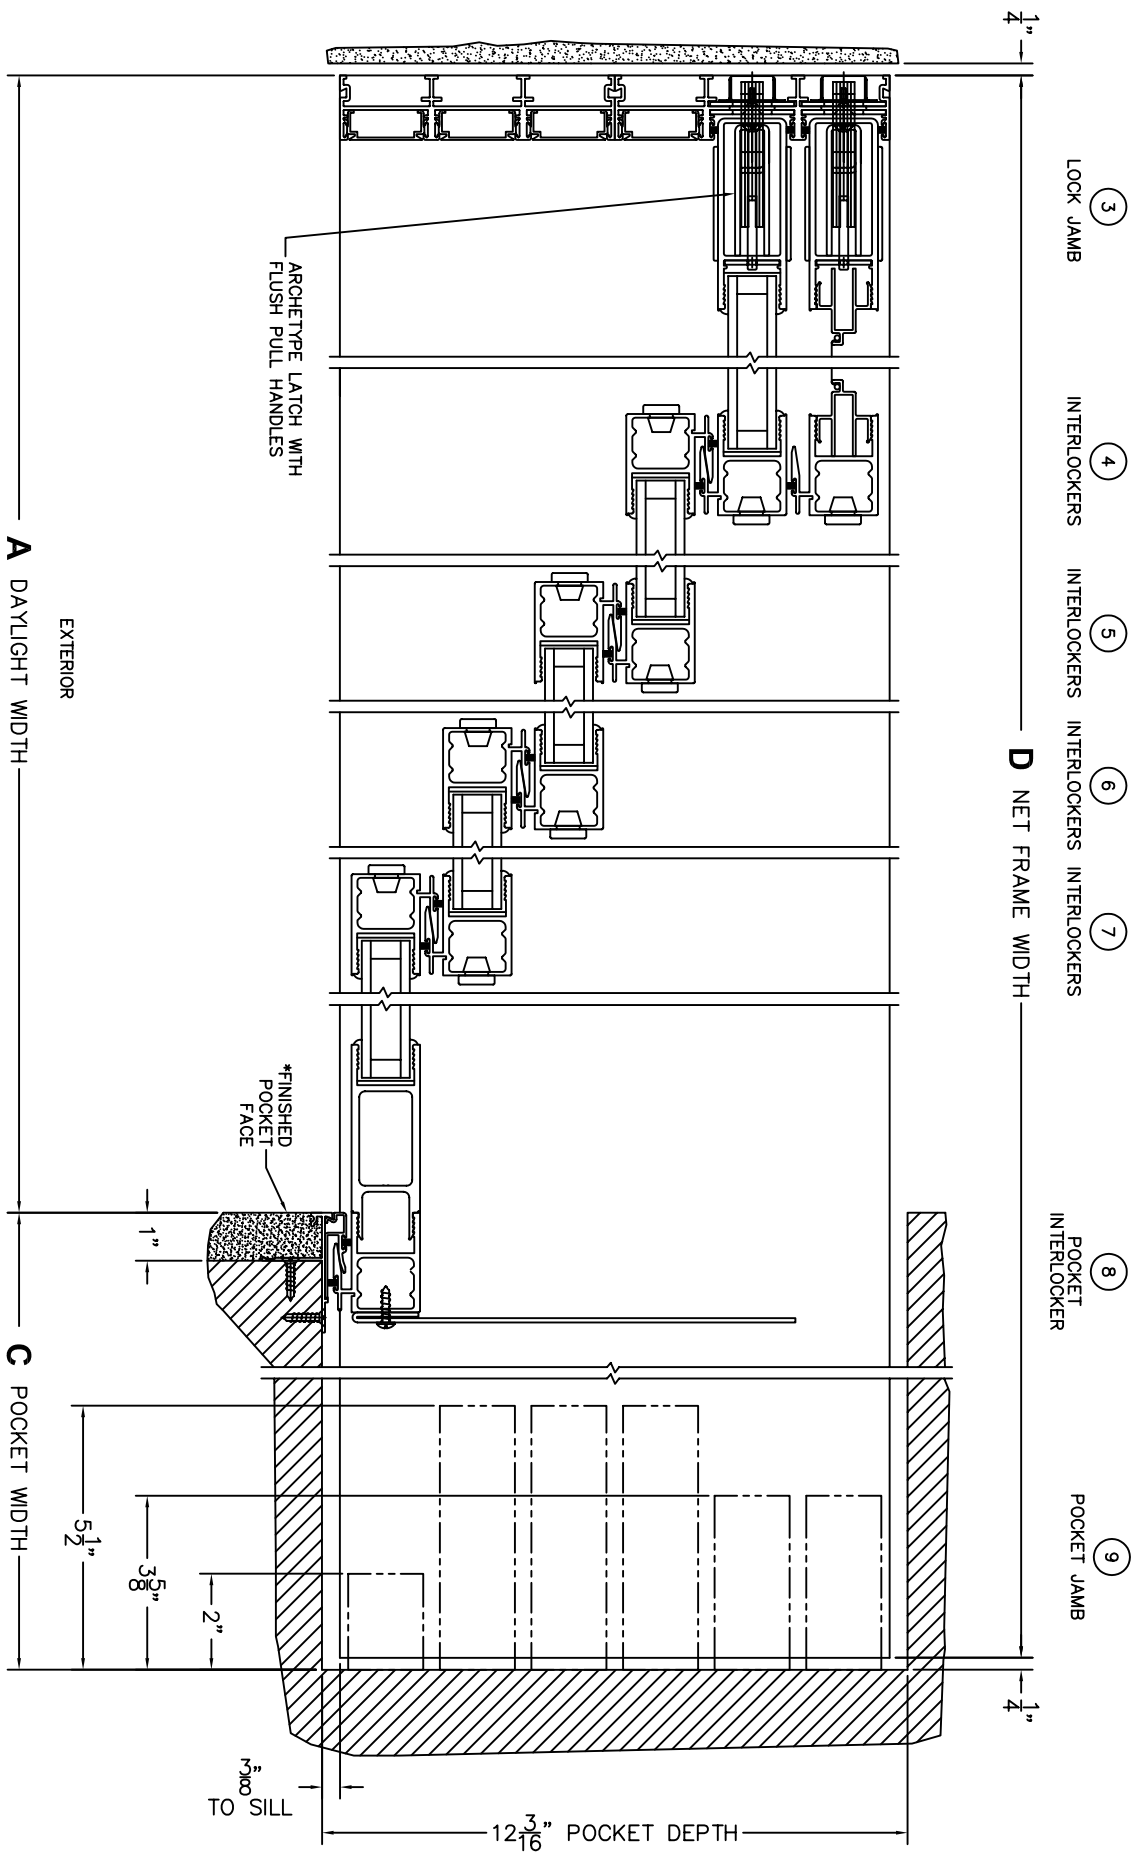

B (NET FRAME HEIGHT)

CALCULATED VALUES (FLEETWOOD SUPPLIED)

C (POCKET WIDTH)

D (NET FRAME WIDTH)

NOTES:

XXXXXP DOOR SHOWN

1
MULTI-SLIDE
HEAD DETAIL

EXTERIOR

B NET FRAME HEIGHT

1 1/2"

FLEETWOOD
WINDOWS & DOORS
FleetwoodUSA.com

NORWOOD 3050
XXXXXP CUSTOM CONFIGURATION
HIDDEN TRACK WITH SCREENS

ORDER NO.:

ITEM NO.:

SCALE: 1/4

*CAUTION: WHEN CONSTRUCTING POCKET NOTE THAT DAYLIGHT WIDTH DOES NOT INCLUDE 1" SET BACK FOR POST INTERLOCKER.