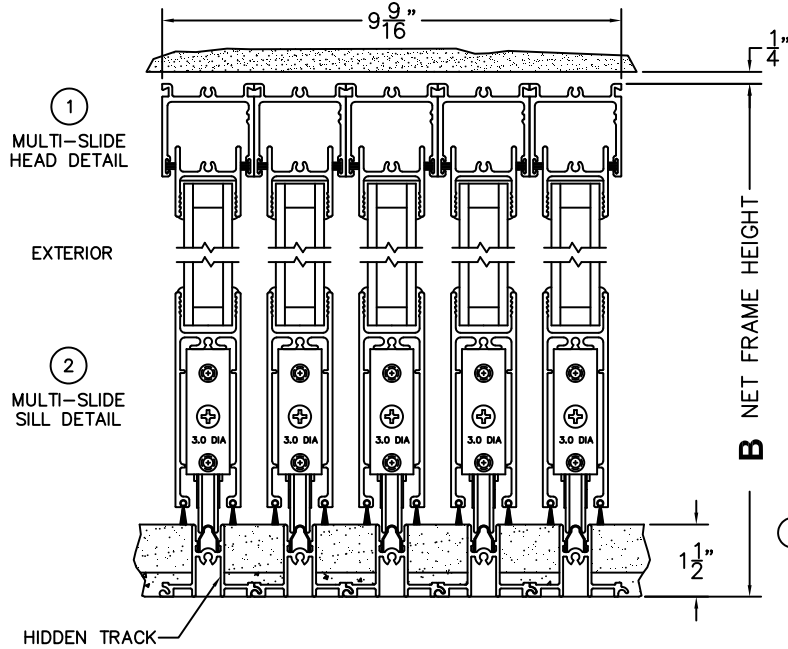

C(POCKET WIDTH)

D(NET FRAME WIDTH)

NOTES:

(USE RULER TO SCALE DIMENSIONS IN INCHES)

SCALE: 1/4

XXXXXP DOOR SHOWN

3 LOCK JAMB 4 INTERLOCKERS 5 INTERLOCKERS 6 INTERLOCKERS 7 INTERLOCKERS 8 POCKET INTERLOCKER 9 POCKET JAMB

*CAUTION: WHEN CONSTRUCTING POCKET NOTE THAT DAYLIGHT WIDTH DOES NOT INCLUDE 1" SET BACK FOR POST INTERLOCKER.