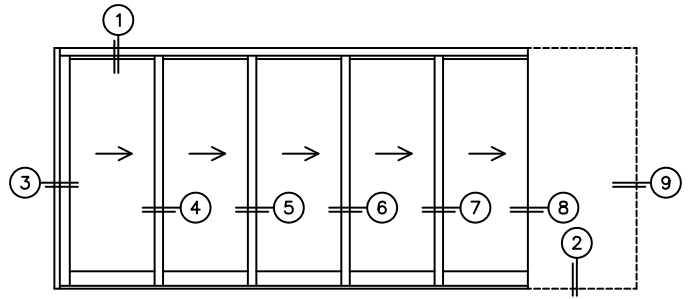

C(POCKET WIDTH)

D(NET FRAME WIDTH)

NOTES:

(USE RULER TO SCALE DIMENSIONS IN INCHES)

SCALE: 1/4

XXXXXP DOOR SHOWN

3 LOCK JAMB 4 INTERLOCKERS 5 INTERLOCKERS 6 INTERLOCKERS 7 INTERLOCKERS 8 POCKET INTERLOCKER 9 POCKET JAMB

*CAUTION: WHEN CONSTRUCTING POCKET NOTE THAT DAYLIGHT WIDTH DOES NOT INCLUDE 1" SET BACK FOR POST INTERLOCKER.