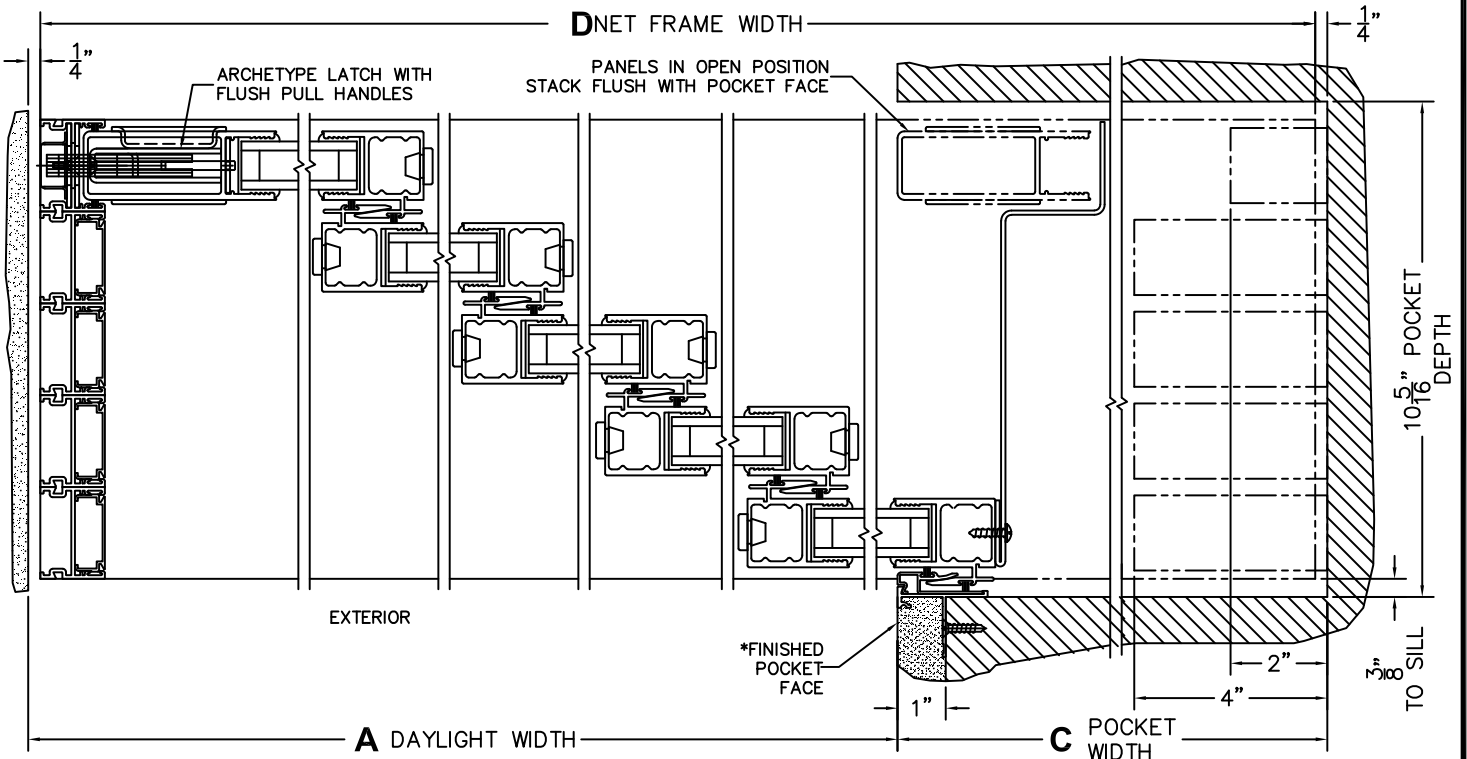

C(POCKET WIDTH)

D(NET FRAME WIDTH)

NOTES:

(USE RULER TO SCALE DIMENSIONS IN INCHES)

SCALE: 1/4

XXXXXP DOOR SHOWN

3 LOCK JAMB 4 INTERLOCKERS 5 INTERLOCKERS 6 INTERLOCKERS 7 INTERLOCKERS 8 POCKET INTERLOCKER 9 POCKET JAMB

*CAUTION: WHEN CONSTRUCTING POCKET NOTE THAT DAYLIGHT WIDTH DOES NOT INCLUDE 1" SET BACK FOR POST INTERLOCKER.