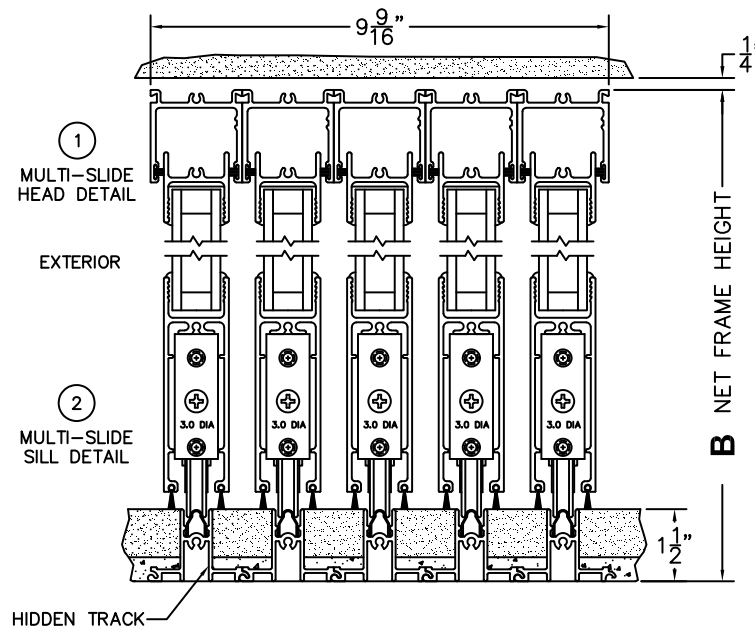

FLEETWOOD
WINDOWS & DOORS
FleetwoodUSA.com

NORWOOD 3050

XXXXXIXXXXX STANDARD CONFIGURATION
NO SCREENS

ORDER NO.:

ITEM NO.:

REQUIRED DEALER INFO.

A (NET FRAME WIDTH)

B (NET FRAME HEIGHT)

(USE RULER TO SCALE DIMENSIONS IN INCHES)

SCALE: 1/4

NOTES:

XXXXXIXXXXX DOOR SHOWN