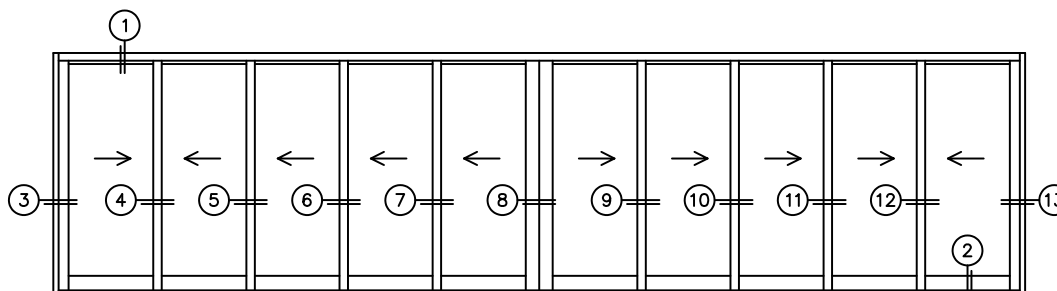

FLEETWOOD
WINDOWS & DOORS
FleetwoodUSA.com

NORWOOD 3050

XXXXXIXXXXX STANDARD CONFIGURATION
NO SCREENS

ORDER NO.:

ITEM NO.:

REQUIRED DEALER INFO.

A (NET FRAME WIDTH)

B (NET FRAME HEIGHT)

(USE RULER TO SCALE DIMENSIONS IN INCHES)

SCALE: 1/4

NOTES:

XXXXXIXXXXX DOOR SHOWN