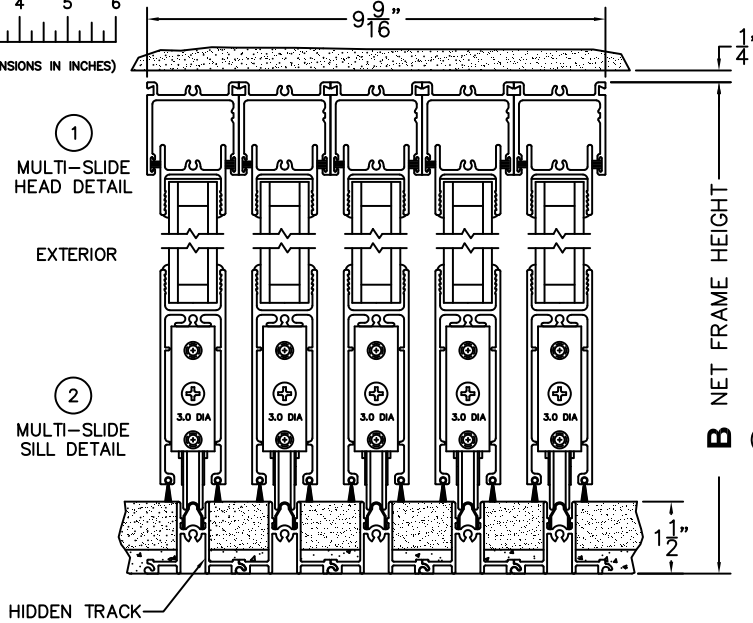

FLEETWOOD
WINDOWS & DOORS
FleetwoodUSA.com

NORWOOD 3050

XXXXXIXXXXX STANDARD CONFIGURATION
NO SCREENS

ORDER NO.:

ITEM NO.:

REQUIRED DEALER INFO.

A(NET FRAME WIDTH)

B(NET FRAME HEIGHT)

NOTES:

(USE RULER TO SCALE DIMENSIONS IN INCHES)

SCALE: 1/4

B NET FRAME HEIGHT

XXXXXIXXXXX DOOR SHOWN

3 LOCK JAMB 4 INTERLOCKERS 5 INTERLOCKERS 6 INTERLOCKERS 7 INTERLOCKERS 8 MEETING STILES 9 INTERLOCKERS 10 INTERLOCKERS 11 INTERLOCKERS 12 INTERLOCKERS 13 LOCK JAMB

A NET FRAME WIDTH