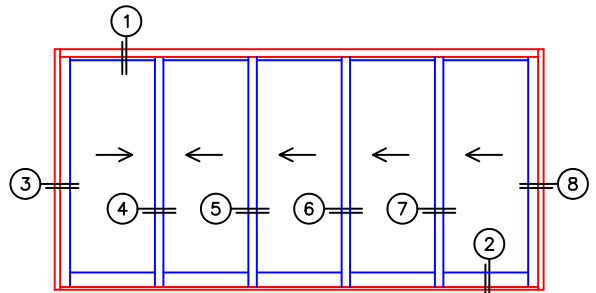

FLEETWOOD
WINDOWS & DOORS
FleetwoodUSA.com

NORWOOD 3050
XXXXX STANDARD CONFIGURATION
WITH SCREENS

ORDER NO.:

ITEM NO.:

REQUIRED DEALER INFO.

A(NET FRAME WIDTH)

B(NET FRAME HEIGHT)

SILL PAN HEIGHT (INTERIOR LEG)
(3/4", 1-1/16", 1-7/16" OR 1-7/8")

NOTES:

(USE RULER TO SCALE DIMENSIONS IN INCHES)

SCALE: 1/4"

XXXXX DOOR SHOWN

3 LOCK JAMB 4 INTERLOCKERS 5 INTERLOCKERS 6 INTERLOCKERS 7 INTERLOCKERS 8 LOCK JAMB