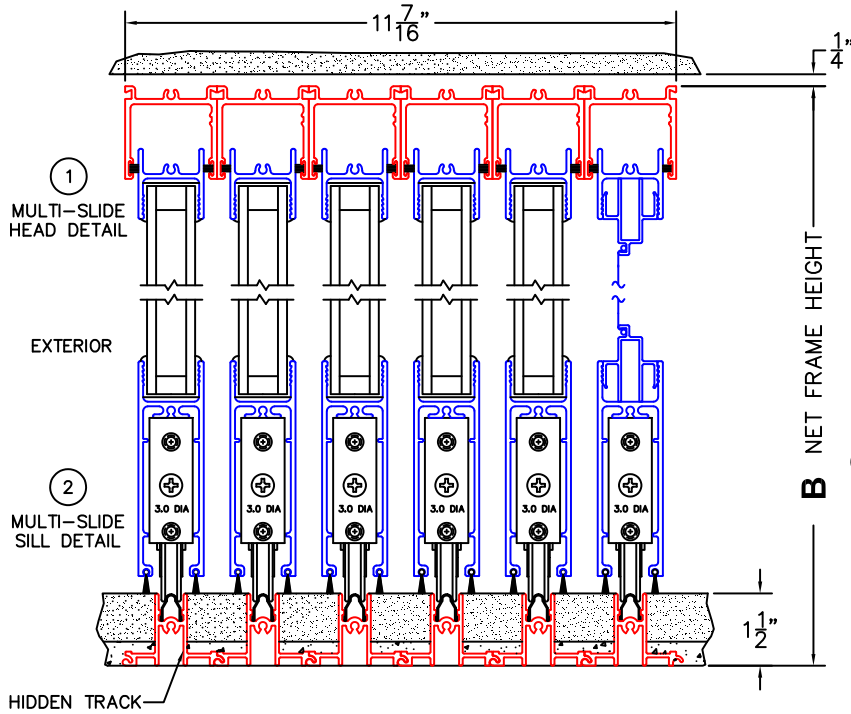

FLEETWOOD
WINDOWS & DOORS
FleetwoodUSA.com

NORWOOD 3050
XXXXX STANDARD CONFIGURATION
WITH SCREENS

ORDER NO.:

ITEM NO.:

REQUIRED DEALER INFO.

A(NET FRAME WIDTH)

B(NET FRAME HEIGHT)

SILL PAN HEIGHT (INTERIOR LEG)
(3/4", 1-1/16", 1-7/16" OR 1-7/8")

NOTES:

(USE RULER TO SCALE DIMENSIONS IN INCHES)

SCALE: 1/4"

XXXXX DOOR SHOWN

3 LOCK JAMB 4 INTERLOCKERS 5 INTERLOCKERS 6 INTERLOCKERS 7 INTERLOCKERS 8 LOCK JAMB