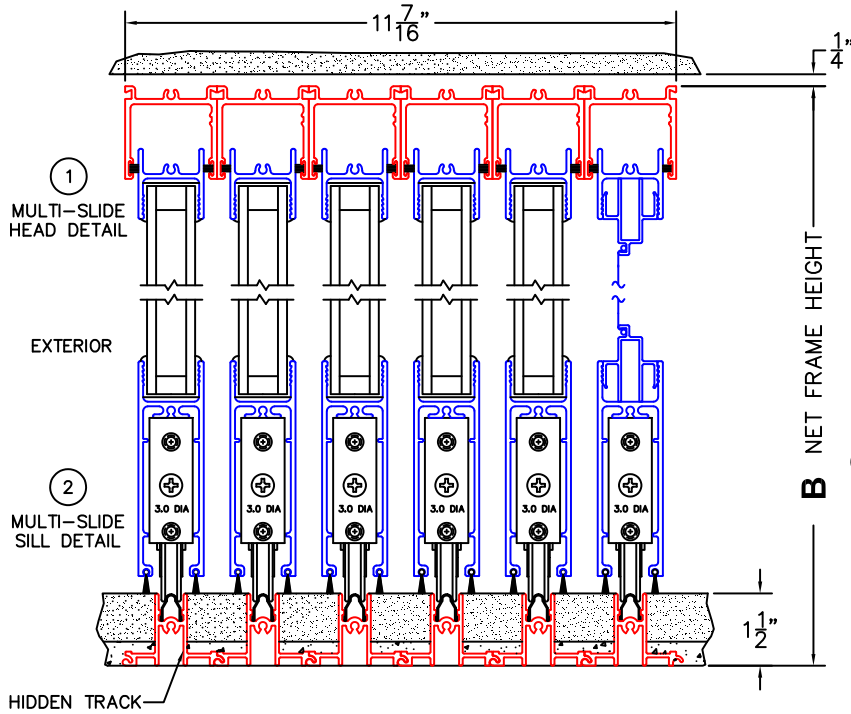

FLEETWOOD
WINDOWS & DOORS
FleetwoodUSA.com

NORWOOD 3050
XXXXX STANDARD CONFIGURATION
WITH SCREENS

ORDER NO.:

ITEM NO.:

REQUIRED DEALER INFO.

A(NET FRAME WIDTH)

B(NET FRAME HEIGHT)

SILL PAN HEIGHT (INTERIOR LEG)
(3/4", 1-1/16", 1-7/16" OR 1-7/8")

NOTES:

(USE RULER TO SCALE DIMENSIONS IN INCHES)

SCALE: 1/4

XXXXX DOOR SHOWN