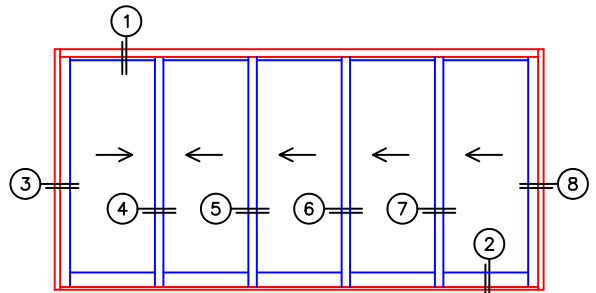

FLEETWOOD
WINDOWS & DOORS
FleetwoodUSA.com

NORWOOD 3050
XXXXX STANDARD CONFIGURATION
WITH SCREENS

ORDER NO.:

ITEM NO.:

REQUIRED DEALER INFO.

A(NET FRAME WIDTH)

B(NET FRAME HEIGHT)

SILL PAN HEIGHT (INTERIOR LEG)
(3/4", 1-1/16", 1-7/16" OR 1-7/8")

NOTES:

(USE RULER TO SCALE DIMENSIONS IN INCHES)

SCALE: 1/4

XXXXX DOOR SHOWN