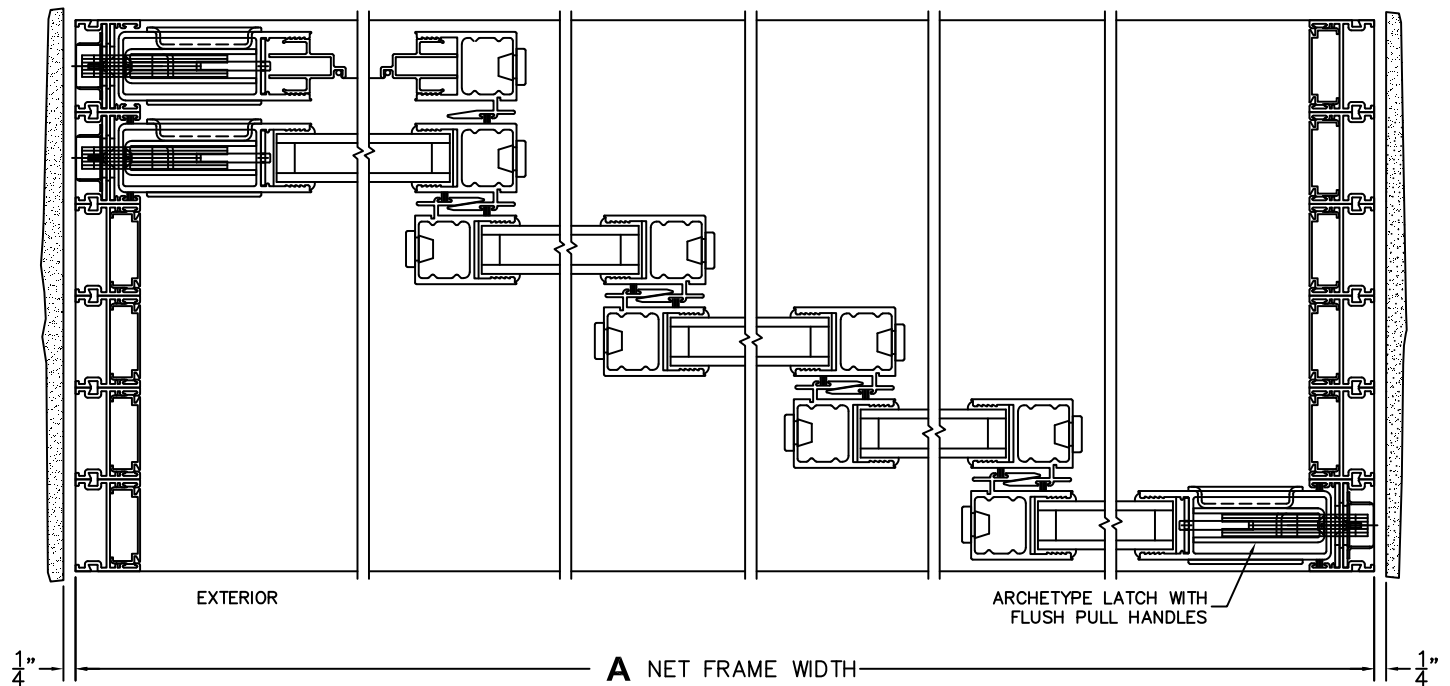

SCALE: 1/4"

NOTES:

XXXXX DOOR SHOWN

3 LOCK JAMB

4 INTERLOCKERS

5 INTERLOCKERS

6 INTERLOCKERS

7 INTERLOCKERS

8 LOCK JAMB

ARCHETYPE LATCH WITH FLUSH PULL HANDLES