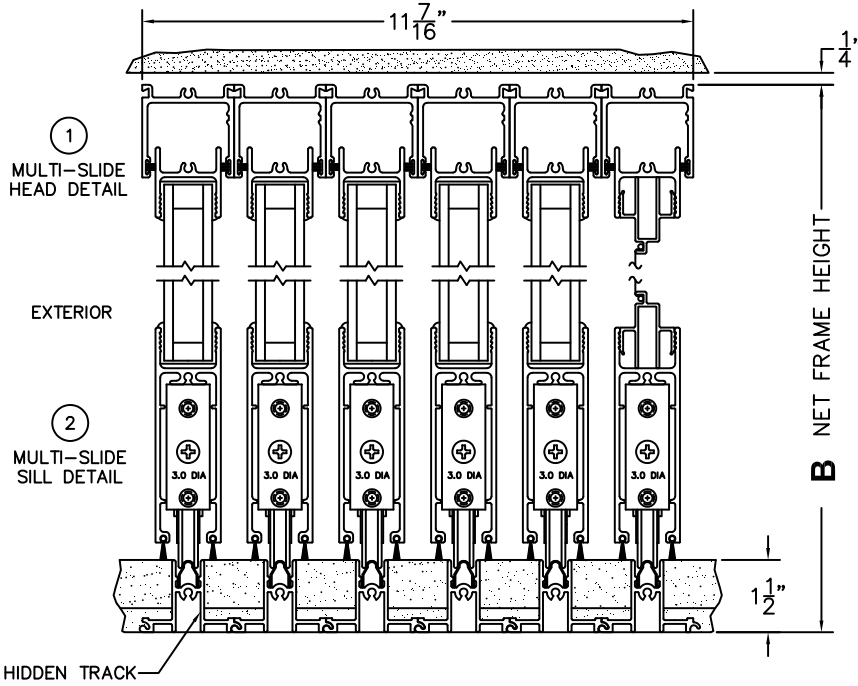

FLEETWOOD
WINDOWS & DOORS
FleetwoodUSA.com

NORWOOD 3050
XXXXX STANDARD CONFIGURATION
NO SCREENS

ORDER NO.:

ITEM NO.:

REQUIRED DEALER INFO.

A(NET FRAME WIDTH)

B(NET FRAME HEIGHT)

(USE RULER TO SCALE DIMENSIONS IN INCHES)

SCALE: 1/4"

NOTES:

XXXXX DOOR SHOWN

3 LOCK JAMB

4 INTERLOCKERS

5 INTERLOCKERS

6 INTERLOCKERS

7 INTERLOCKERS

8 LOCK JAMB

ARCHETYPE LATCH WITH FLUSH PULL HANDLES