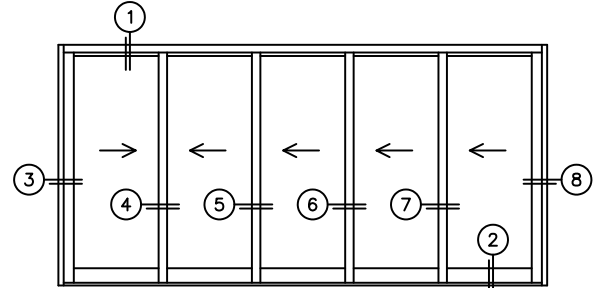

FLEETWOOD
WINDOWS & DOORS
FleetwoodUSA.com

NORWOOD 3050
XXXXX STANDARD CONFIGURATION
NO SCREENS

ORDER NO.:

ITEM NO.:

REQUIRED DEALER INFO.

A(NET FRAME WIDTH)

B(NET FRAME HEIGHT)

(USE RULER TO SCALE DIMENSIONS IN INCHES)

SCALE: 1/4"

NOTES:

XXXXX DOOR SHOWN

3 LOCK JAMB

4 INTERLOCKERS

5 INTERLOCKERS

6 INTERLOCKERS

7 INTERLOCKERS

8 LOCK JAMB

ARCHETYPE LATCH WITH FLUSH PULL HANDLES