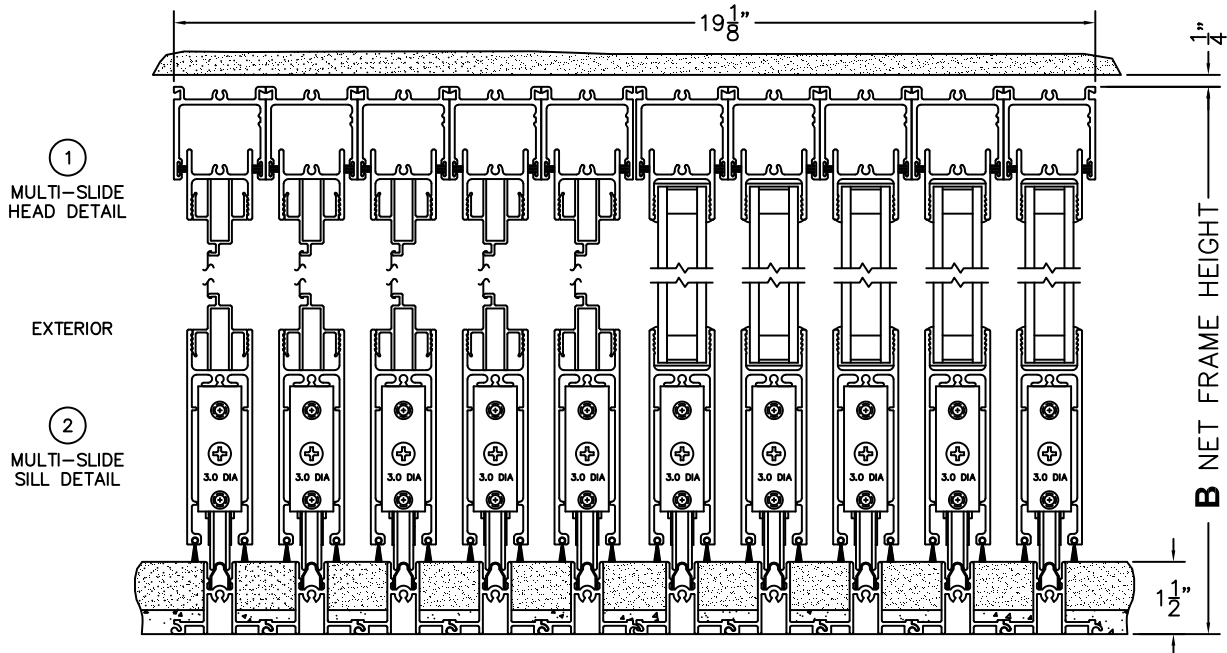

NOTES:

(USE RULER TO SCALE DIMENSIONS IN INCHES)

SCALE: 1/4

XXXXX DOOR SHOWN

1  
MULTI-SLIDE  
HEAD DETAIL

EXTERIOR

2  
MULTI-SLIDE  
SILL DETAIL

B NET FRAME HEIGHT