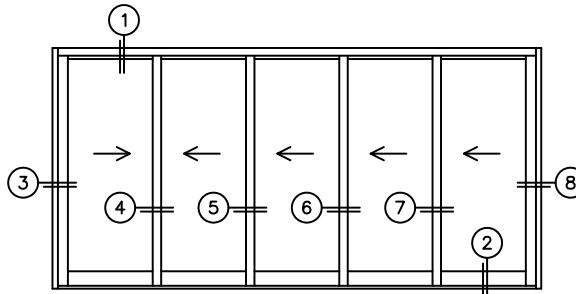

**FLEETWOOD**  
WINDOWS & DOORS  
FleetwoodUSA.com

**NORWOOD 3050**  
XXXXX STANDARD CONFIGURATION  
WITH SCREENS

ORDER NO.:

ITEM NO.:

REQUIRED DEALER INFO.

**A**(NET FRAME WIDTH)

**B**(NET FRAME HEIGHT)

SILL PAN HEIGHT (INTERIOR LEG)  
(3/4", 1-1/16", 1-7/16" OR 1-7/8")

NOTES:

(USE RULER TO SCALE DIMENSIONS IN INCHES)

SCALE: 1/4

XXXXX DOOR SHOWN

1  
MULTI-SLIDE  
HEAD DETAIL

EXTERIOR

2  
MULTI-SLIDE  
SILL DETAIL

B NET FRAME HEIGHT