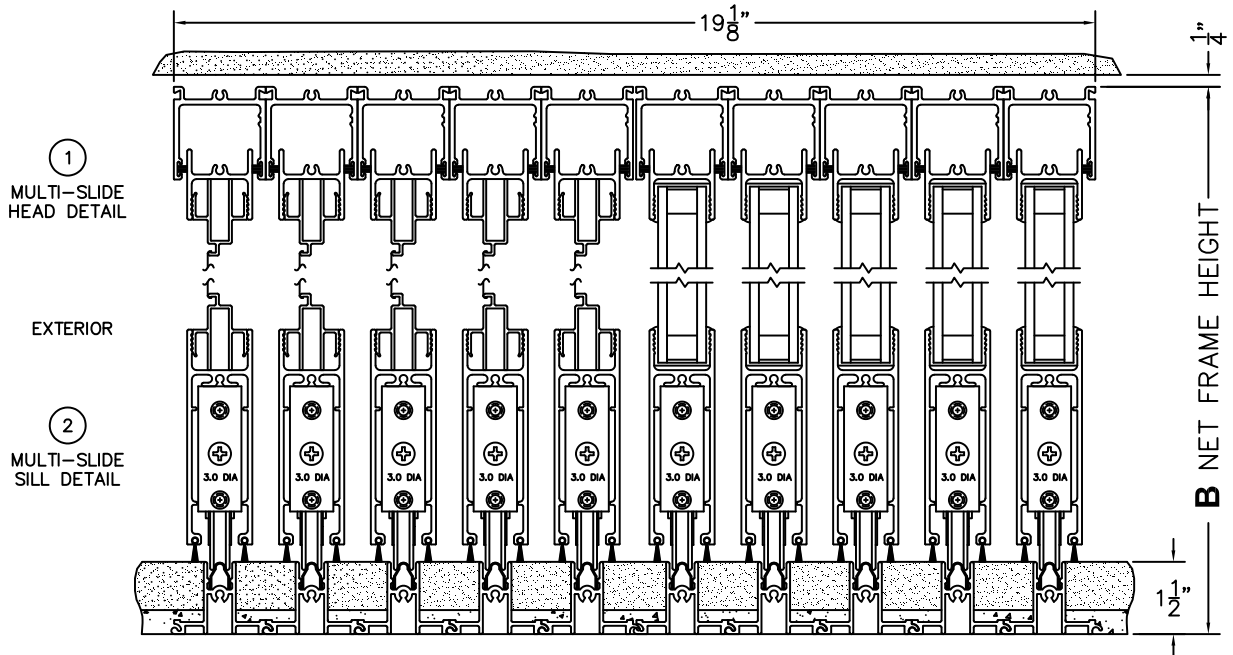

NOTES:

(USE RULER TO SCALE DIMENSIONS IN INCHES)

SCALE: 1/4"

XXXXX DOOR SHOWN

1
MULTI-SLIDE
HEAD DETAIL

EXTERIOR

2
MULTI-SLIDE
SILL DETAIL

B NET FRAME HEIGHT