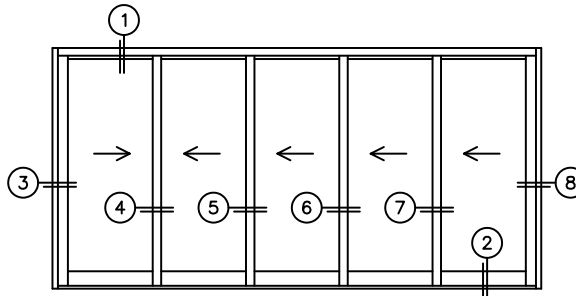

FLEETWOOD
WINDOWS & DOORS
FleetwoodUSA.com

NORWOOD 3050
XXXXX STANDARD CONFIGURATION
WITH SCREENS

ORDER NO.:

ITEM NO.:

REQUIRED DEALER INFO.

A(NET FRAME WIDTH)

B(NET FRAME HEIGHT)

SILL PAN HEIGHT(INTERIOR LEG)
(3/4", 1-1/16", 1-7/16" OR 1-7/8")

NOTES:

(USE RULER TO SCALE DIMENSIONS IN INCHES)

SCALE: 1/4"

XXXXX DOOR SHOWN

1
MULTI-SLIDE
HEAD DETAIL

EXTERIOR

2
MULTI-SLIDE
SILL DETAIL

B NET FRAME HEIGHT