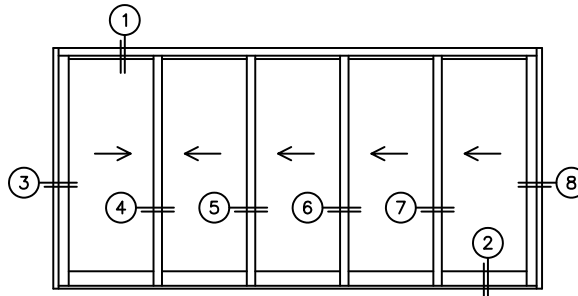

FLEETWOOD
WINDOWS & DOORS
FleetwoodUSA.com

NORWOOD 3050
XXXXX STANDARD CONFIGURATION
WITH SCREENS

ORDER NO.:

ITEM NO.:

REQUIRED DEALER INFO.

A(NET FRAME WIDTH)

B(NET FRAME HEIGHT)

SILL PAN HEIGHT (INTERIOR LEG)
(3/4", 1-1/16", 1-7/16" OR 1-7/8")

NOTES:

(USE RULER TO SCALE DIMENSIONS IN INCHES)

SCALE: 1/4

XXXXX DOOR SHOWN