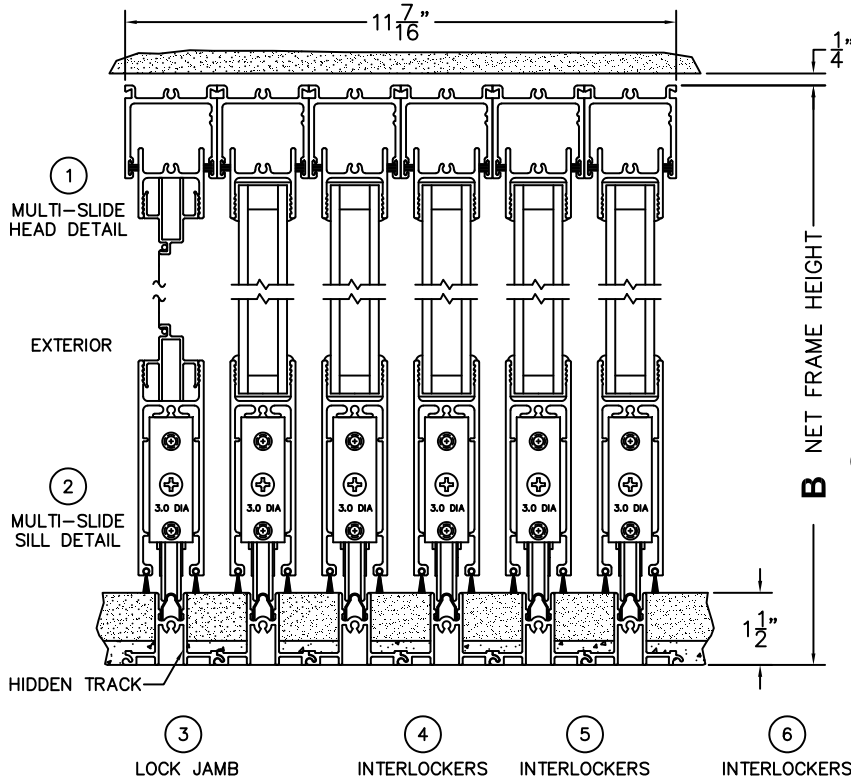

FLEETWOOD
WINDOWS & DOORS
FleetwoodUSA.com

NORWOOD 3050
XXXXX STANDARD CONFIGURATION
WITH SCREENS

ORDER NO.:

ITEM NO.:

REQUIRED DEALER INFO.

A(NET FRAME WIDTH)

B(NET FRAME HEIGHT)

SILL PAN HEIGHT (INTERIOR LEG)
(3/4", 1-1/16", 1-7/16" OR 1-7/8")

NOTES:

(USE RULER TO SCALE DIMENSIONS IN INCHES)

SCALE: 1/4"

XXXXX DOOR SHOWN

ARCHETYPE LATCH WITH
FLUSH PULL HANDLES