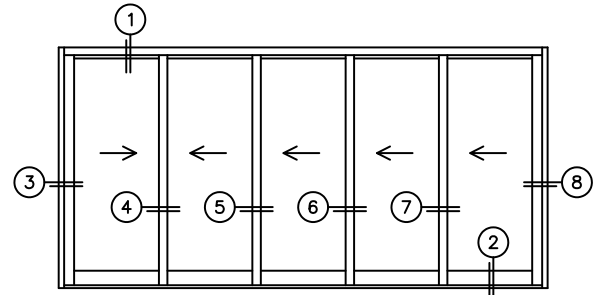

FLEETWOOD
WINDOWS & DOORS
FleetwoodUSA.com

NORWOOD 3050
XXXXX STANDARD CONFIGURATION
WITH SCREENS

ORDER NO.:

ITEM NO.:

REQUIRED DEALER INFO.

A(NET FRAME WIDTH)

B(NET FRAME HEIGHT)

SILL PAN HEIGHT (INTERIOR LEG)
(3/4", 1-1/16", 1-7/16" OR 1-7/8")

NOTES:

(USE RULER TO SCALE DIMENSIONS IN INCHES)

SCALE: 1/4"

XXXXX DOOR SHOWN

ARCHETYPE LATCH WITH
FLUSH PULL HANDLES