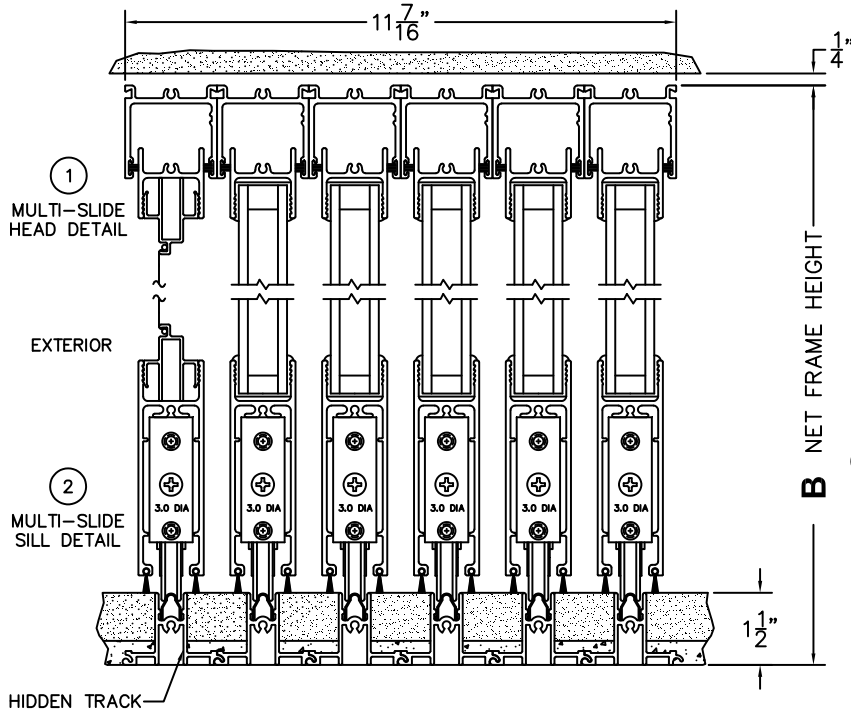

FLEETWOOD
WINDOWS & DOORS
FleetwoodUSA.com

NORWOOD 3050
XXXXX STANDARD CONFIGURATION
WITH SCREENS

ORDER NO.:

ITEM NO.:

REQUIRED DEALER INFO.

A(NET FRAME WIDTH)

B(NET FRAME HEIGHT)

SILL PAN HEIGHT (INTERIOR LEG)
(3/4", 1-1/16", 1-7/16" OR 1-7/8")

NOTES:

(USE RULER TO SCALE DIMENSIONS IN INCHES)

SCALE: 1/4"

XXXXX DOOR SHOWN

3 LOCK JAMB 4 INTERLOCKERS 5 INTERLOCKERS 6 INTERLOCKERS 7 INTERLOCKERS 8 LOCK JAMB

FLUSH PULL HARDWARE WITH SECURITY LATCH

1/4" ————— **A** NET FRAME WIDTH ————— 1/4"