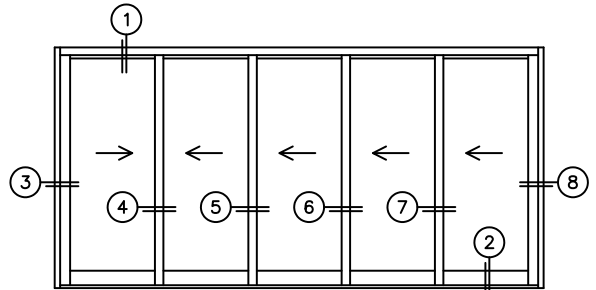

FLEETWOOD
WINDOWS & DOORS
FleetwoodUSA.com

NORWOOD 3050
XXXXX STANDARD CONFIGURATION
WITH SCREENS

ORDER NO.:

ITEM NO.:

REQUIRED DEALER INFO.

A(NET FRAME WIDTH)

B(NET FRAME HEIGHT)

SILL PAN HEIGHT (INTERIOR LEG)
(3/4", 1-1/16", 1-7/16" OR 1-7/8")

NOTES:

(USE RULER TO SCALE DIMENSIONS IN INCHES)

SCALE: 1/4"

XXXXX DOOR SHOWN

3 LOCK JAMB 4 INTERLOCKERS 5 INTERLOCKERS 6 INTERLOCKERS 7 INTERLOCKERS 8 LOCK JAMB

FLUSH PULL HARDWARE WITH SECURITY LATCH

1/4" ————— **A** NET FRAME WIDTH ————— 1/4"