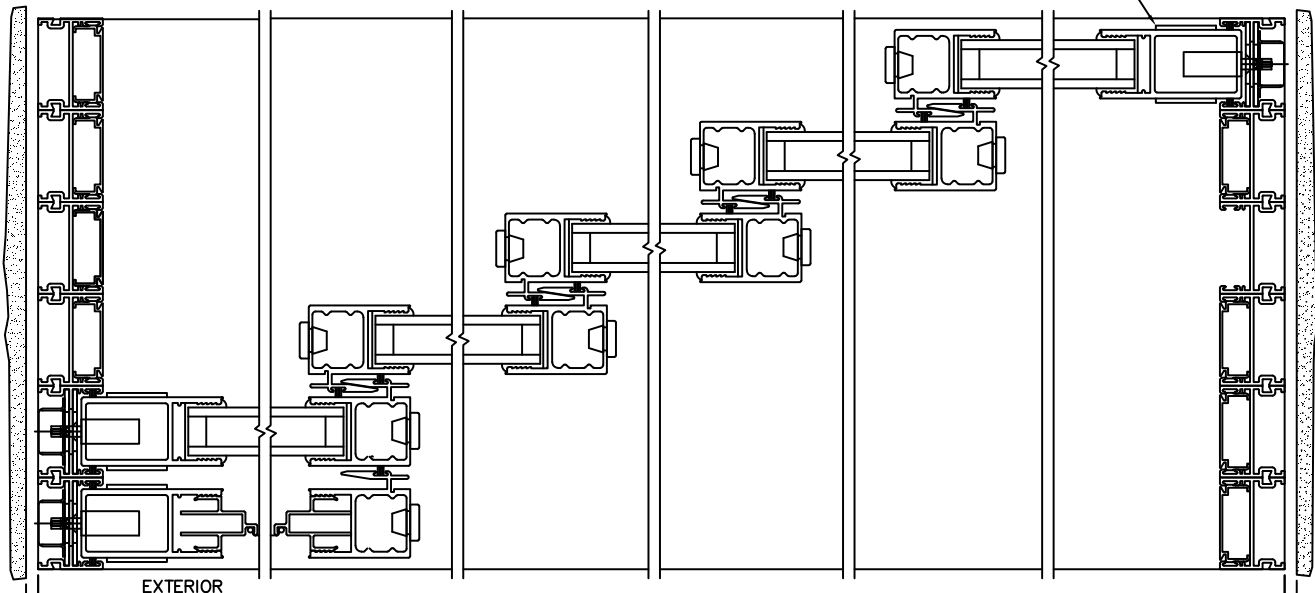

FLEETWOOD
WINDOWS & DOORS
FleetwoodUSA.com

NORWOOD 3050
XXXXX STANDARD CONFIGURATION
WITH SCREENS

ORDER NO.:

ITEM NO.:

REQUIRED DEALER INFO.

A(NET FRAME WIDTH)

B(NET FRAME HEIGHT)

SILL PAN HEIGHT (INTERIOR LEG)
(3/4", 1-1/16", 1-7/16" OR 1-7/8")

NOTES:

(USE RULER TO SCALE DIMENSIONS IN INCHES)

SCALE: 1/4"

XXXXX DOOR SHOWN

3 LOCK JAMB 4 INTERLOCKERS 5 INTERLOCKERS 6 INTERLOCKERS 7 INTERLOCKERS 8 LOCK JAMB

FLUSH PULL HARDWARE WITH SECURITY LATCH

1/4" ————— **A** NET FRAME WIDTH ————— 1/4"