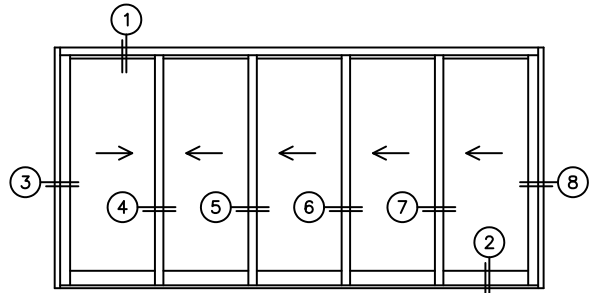

FLEETWOOD
WINDOWS & DOORS
FleetwoodUSA.com

NORWOOD 3050
XXXXX STANDARD CONFIGURATION
WITH SCREENS

ORDER NO.:

ITEM NO.:

REQUIRED DEALER INFO.

A(NET FRAME WIDTH)

B(NET FRAME HEIGHT)

SILL PAN HEIGHT (INTERIOR LEG)
(3/4", 1-1/16", 1-7/16" OR 1-7/8")

NOTES:

(USE RULER TO SCALE DIMENSIONS IN INCHES)

SCALE: 1/4"

XXXXX DOOR SHOWN

- 3
LOCK JAMB
- 4
INTERLOCKERS
- 5
INTERLOCKERS
- 6
INTERLOCKERS
- 7
INTERLOCKERS
- 8
LOCK JAMB

ARCHETYPE LATCH WITH FLUSH PULL HANDLES