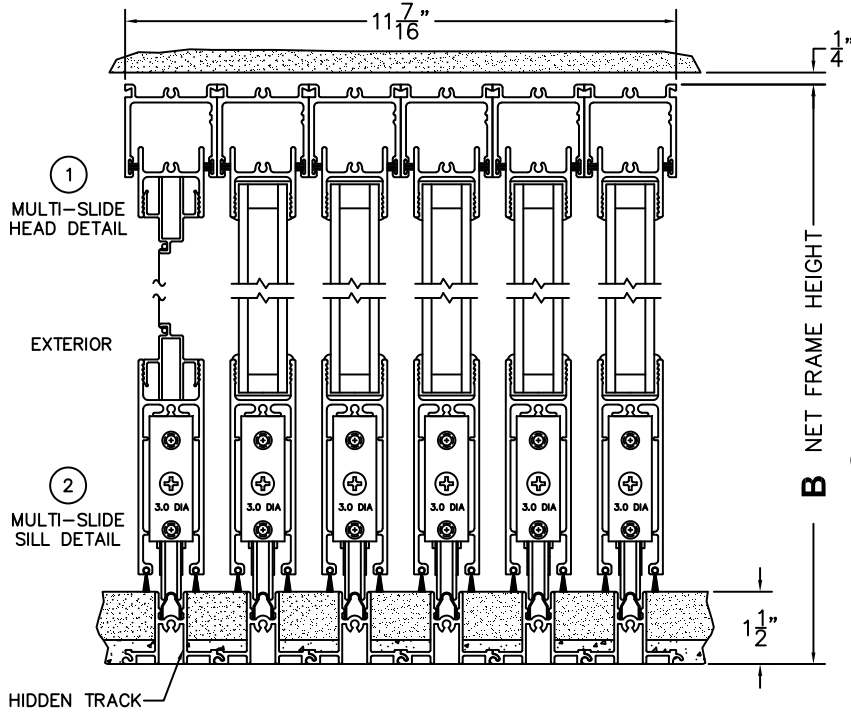

FLEETWOOD
WINDOWS & DOORS
FleetwoodUSA.com

NORWOOD 3050
XXXXX STANDARD CONFIGURATION
WITH SCREENS

ORDER NO.:

ITEM NO.:

REQUIRED DEALER INFO.

A(NET FRAME WIDTH)

B(NET FRAME HEIGHT)

SILL PAN HEIGHT (INTERIOR LEG)
(3/4", 1-1/16", 1-7/16" OR 1-7/8")

NOTES:

(USE RULER TO SCALE DIMENSIONS IN INCHES)

SCALE: 1/4"

XXXXX DOOR SHOWN

- 3
LOCK JAMB
- 4
INTERLOCKERS
- 5
INTERLOCKERS
- 6
INTERLOCKERS
- 7
INTERLOCKERS
- 8
LOCK JAMB

ARCHETYPE LATCH WITH FLUSH PULL HANDLES