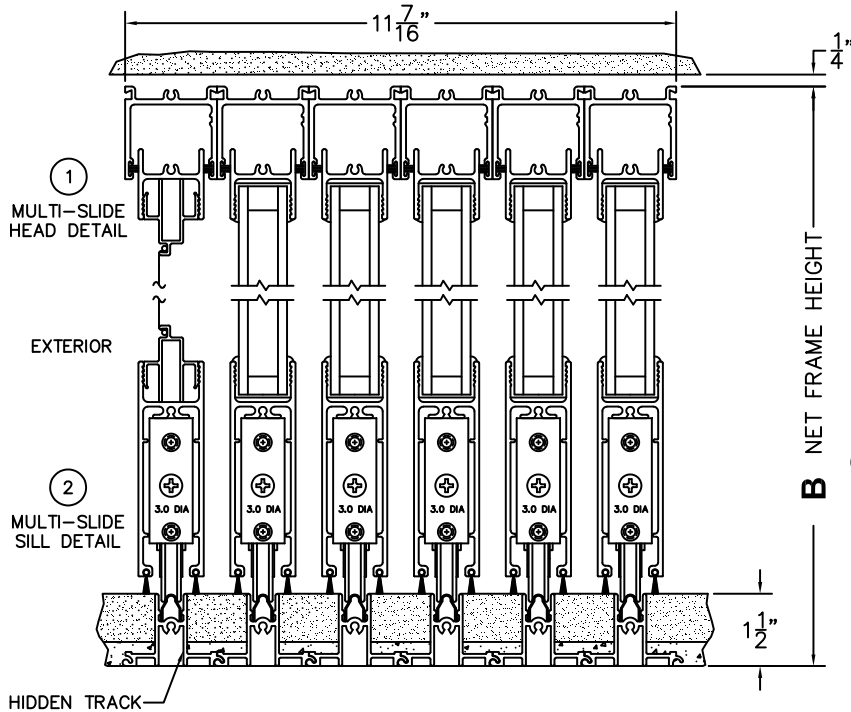

FLEETWOOD
WINDOWS & DOORS
FleetwoodUSA.com

NORWOOD 3050
XXXXX STANDARD CONFIGURATION
WITH SCREENS

ORDER NO.:

ITEM NO.:

REQUIRED DEALER INFO.

A(NET FRAME WIDTH)

B(NET FRAME HEIGHT)

SILL PAN HEIGHT (INTERIOR LEG)
(3/4", 1-1/16", 1-7/16" OR 1-7/8")

NOTES:

(USE RULER TO SCALE DIMENSIONS IN INCHES)

SCALE: 1/4"

XXXXX DOOR SHOWN

- ③
LOCK JAMB
- ④
INTERLOCKERS
- ⑤
INTERLOCKERS
- ⑥
INTERLOCKERS
- ⑦
INTERLOCKERS
- ⑧
LOCK JAMB

FLUSH PULL HARDWARE
WITH SECURITY LATCH