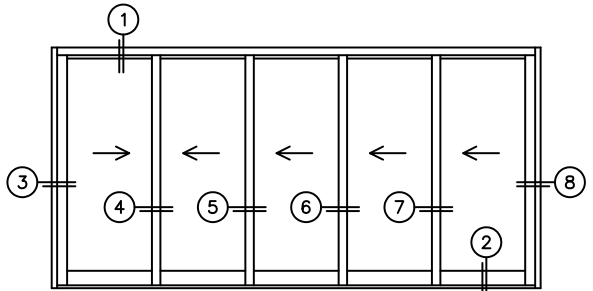

FLEETWOOD
WINDOWS & DOORS
FleetwoodUSA.com

NORWOOD 3050
XXXXX STANDARD CONFIGURATION
WITH SCREENS

ORDER NO.:

ITEM NO.:

REQUIRED DEALER INFO.

A(NET FRAME WIDTH)

B(NET FRAME HEIGHT)

SILL PAN HEIGHT (INTERIOR LEG)
(3/4", 1-1/16", 1-7/16" OR 1-7/8")

NOTES:

(USE RULER TO SCALE DIMENSIONS IN INCHES)

SCALE: 1/4"

XXXXX DOOR SHOWN

- ③
LOCK JAMB
- ④
INTERLOCKERS
- ⑤
INTERLOCKERS
- ⑥
INTERLOCKERS
- ⑦
INTERLOCKERS
- ⑧
LOCK JAMB

FLUSH PULL HARDWARE
WITH SECURITY LATCH