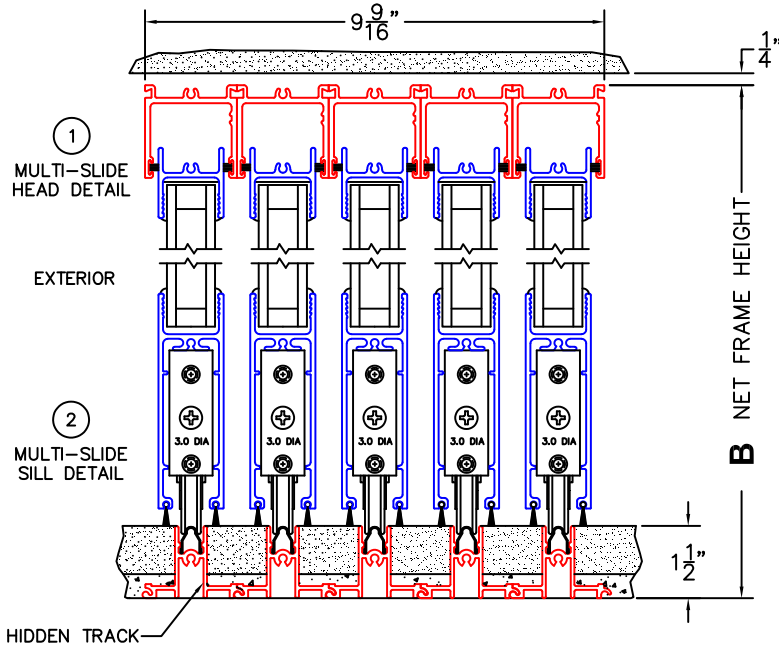

FLEETWOOD
WINDOWS & DOORS
FleetwoodUSA.com

NORWOOD 3050
XXXXX STANDARD CONFIGURATION
NO SCREENS

ORDER NO.:

ITEM NO.:

REQUIRED DEALER INFO.

A(NET FRAME WIDTH)

B(NET FRAME HEIGHT)

(USE RULER TO SCALE DIMENSIONS IN INCHES)

SCALE: 1/4

NOTES:

XXXXX DOOR SHOWN

- ③
LOCK JAMB
- ④
INTERLOCKERS
- ⑤
INTERLOCKERS
- ⑥
INTERLOCKERS
- ⑦
INTERLOCKERS
- ⑧
LOCK JAMB

ARCHETYPE LATCH WITH FLUSH PULL HANDLES