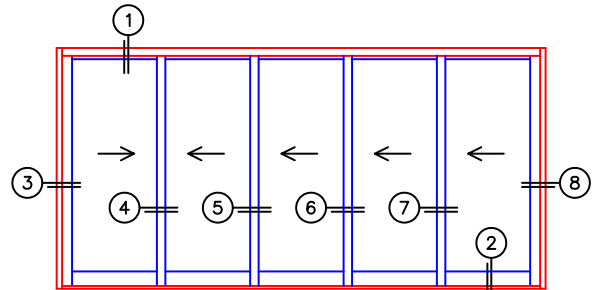

FLEETWOOD
WINDOWS & DOORS
FleetwoodUSA.com

NORWOOD 3050
XXXXX STANDARD CONFIGURATION
NO SCREENS

ORDER NO.:

ITEM NO.:

REQUIRED DEALER INFO.

A(NET FRAME WIDTH)

B(NET FRAME HEIGHT)

(USE RULER TO SCALE DIMENSIONS IN INCHES)

SCALE: 1/4

NOTES:

XXXXX DOOR SHOWN

- ③
LOCK JAMB
- ④
INTERLOCKERS
- ⑤
INTERLOCKERS
- ⑥
INTERLOCKERS
- ⑦
INTERLOCKERS
- ⑧
LOCK JAMB

ARCHETYPE LATCH WITH FLUSH PULL HANDLES