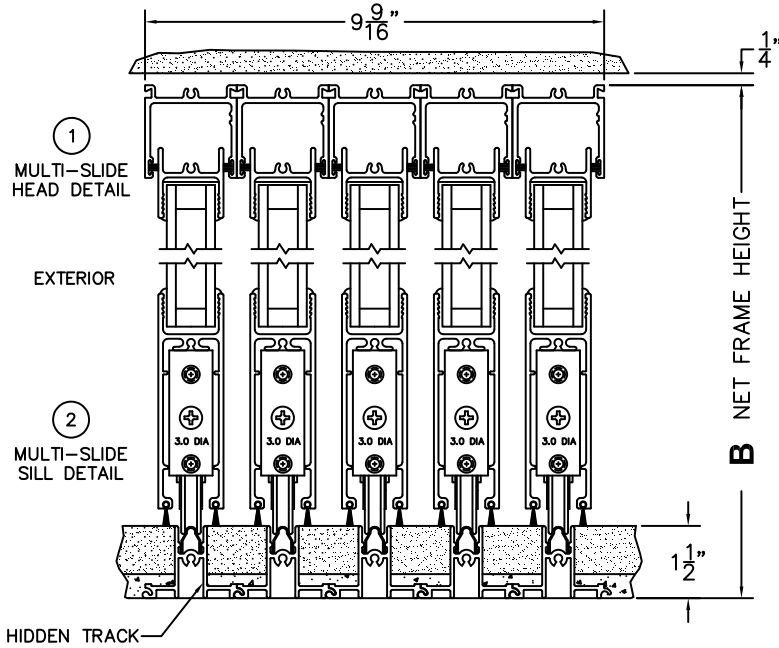

FLEETWOOD
WINDOWS & DOORS
FleetwoodUSA.com

NORWOOD 3050
XXXXX CUSTOM CONFIGURATION
NO SCREENS

ORDER NO.:

ITEM NO.:

REQUIRED DEALER INFO.

A(NET FRAME WIDTH)

B(NET FRAME HEIGHT)

SILL PAN HEIGHT (INTERIOR LEG)
(3/4", 1-1/16", 1-7/16" OR 1-7/8")

(USE RULER TO SCALE DIMENSIONS IN INCHES)

SCALE: 1/4"

NOTES:

XXXXX DOOR SHOWN

- ③
LOCK JAMB
- ④
INTERLOCKERS
- ⑤
INTERLOCKERS
- ⑥
INTERLOCKERS
- ⑦
INTERLOCKERS
- ⑧
LOCK JAMB