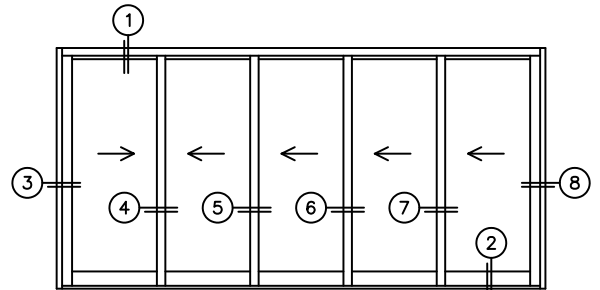

FLEETWOOD
WINDOWS & DOORS
FleetwoodUSA.com

NORWOOD 3050
XXXXX CUSTOM CONFIGURATION
NO SCREENS

ORDER NO.:

ITEM NO.:

REQUIRED DEALER INFO.

A(NET FRAME WIDTH)

B(NET FRAME HEIGHT)

SILL PAN HEIGHT (INTERIOR LEG)
(3/4", 1-1/16", 1-7/16" OR 1-7/8")

(USE RULER TO SCALE DIMENSIONS IN INCHES)

SCALE: 1/4"

NOTES:

XXXXX DOOR SHOWN

- ③
LOCK JAMB
- ④
INTERLOCKERS
- ⑤
INTERLOCKERS
- ⑥
INTERLOCKERS
- ⑦
INTERLOCKERS
- ⑧
LOCK JAMB