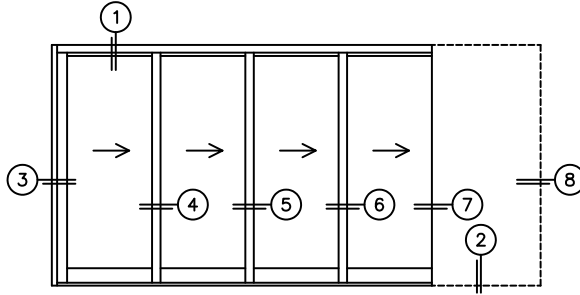

CALCULATED VALUES (FLEETWOOD SUPPLIED)

C(POCKET WIDTH)

D(NET FRAME WIDTH)

NOTES:

(USE RULER TO SCALE DIMENSIONS IN INCHES)

SCALE: 1/4

XXXXP DOOR SHOWN