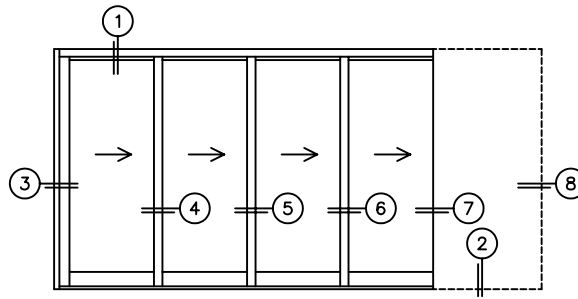

FLEETWOOD
WINDOWS & DOORS
FleetwoodUSA.com

NORWOOD 3050
XXXXP CUSTOM CONFIGURATION
HIDDEN TRACK WITH SCREENS

ORDER NO.:

ITEM NO.:

SCALE: 1/4

REQUIRED DEALER INFO.

A(DAYLIGHT WIDTH)

B(NET FRAME HEIGHT)

CALCULATED VALUES (FLEETWOOD SUPPLIED)

C(POCKET WIDTH)

D(NET FRAME WIDTH)

NOTES:

XXXXP DOOR SHOWN

FLEETWOOD
WINDOWS & DOORS
FleetwoodUSA.com

NORWOOD 3050
XXXXP CUSTOM CONFIGURATION
HIDDEN TRACK WITH SCREENS

ORDER NO.:

ITEM NO.:

SCALE: 1/4

*CAUTION: WHEN CONSTRUCTING POCKET NOTE THAT DAYLIGHT WIDTH DOES NOT INCLUDE 1" SET BACK FOR POST INTERLOCKER.

FLEETWOOD
 WINDOWS & DOORS
 FleetwoodUSA.com

NORWOOD 3050
 XXXXP CUSTOM CONFIGURATION
 HIDDEN TRACK WITH SCREENS

ORDER NO.:

ITEM NO.:

SCALE: 1/4

POCKET VIEW: PANELS IN OPEN POSITION