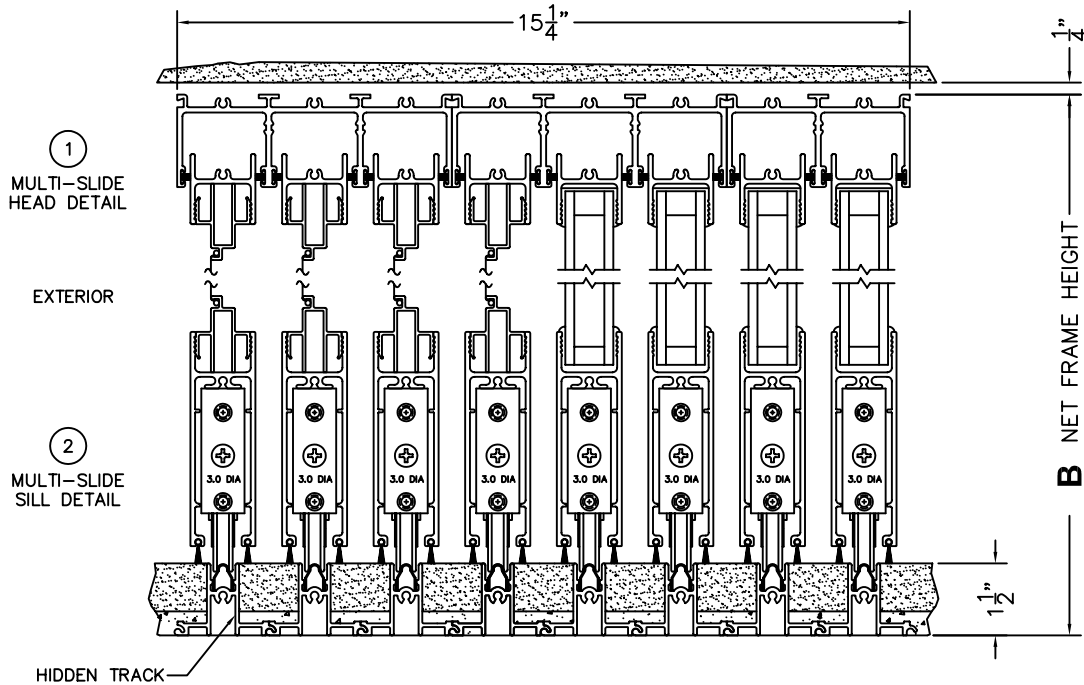

CALCULATED VALUES (FLEETWOOD SUPPLIED)

C(POCKET WIDTH)

D(NET FRAME WIDTH)

NOTES:

XXXXP DOOR SHOWN

FLEETWOOD
WINDOWS & DOORS
FleetwoodUSA.com

NORWOOD 3050
XXXXP CUSTOM CONFIGURATION
HIDDEN TRACK WITH SCREENS

ORDER NO.:

ITEM NO.:

SCALE: 1/4

*CAUTION: WHEN CONSTRUCTING POCKET NOTE THAT DAYLIGHT WIDTH DOES NOT INCLUDE 1" SET BACK FOR POST INTERLOCKER.

FLEETWOOD
 WINDOWS & DOORS
 FleetwoodUSA.com

NORWOOD 3050
 XXXXP CUSTOM CONFIGURATION
 HIDDEN TRACK WITH SCREENS

ORDER NO.:

ITEM NO.:

SCALE: 1/4

POCKET VIEW: PANELS IN OPEN POSITION