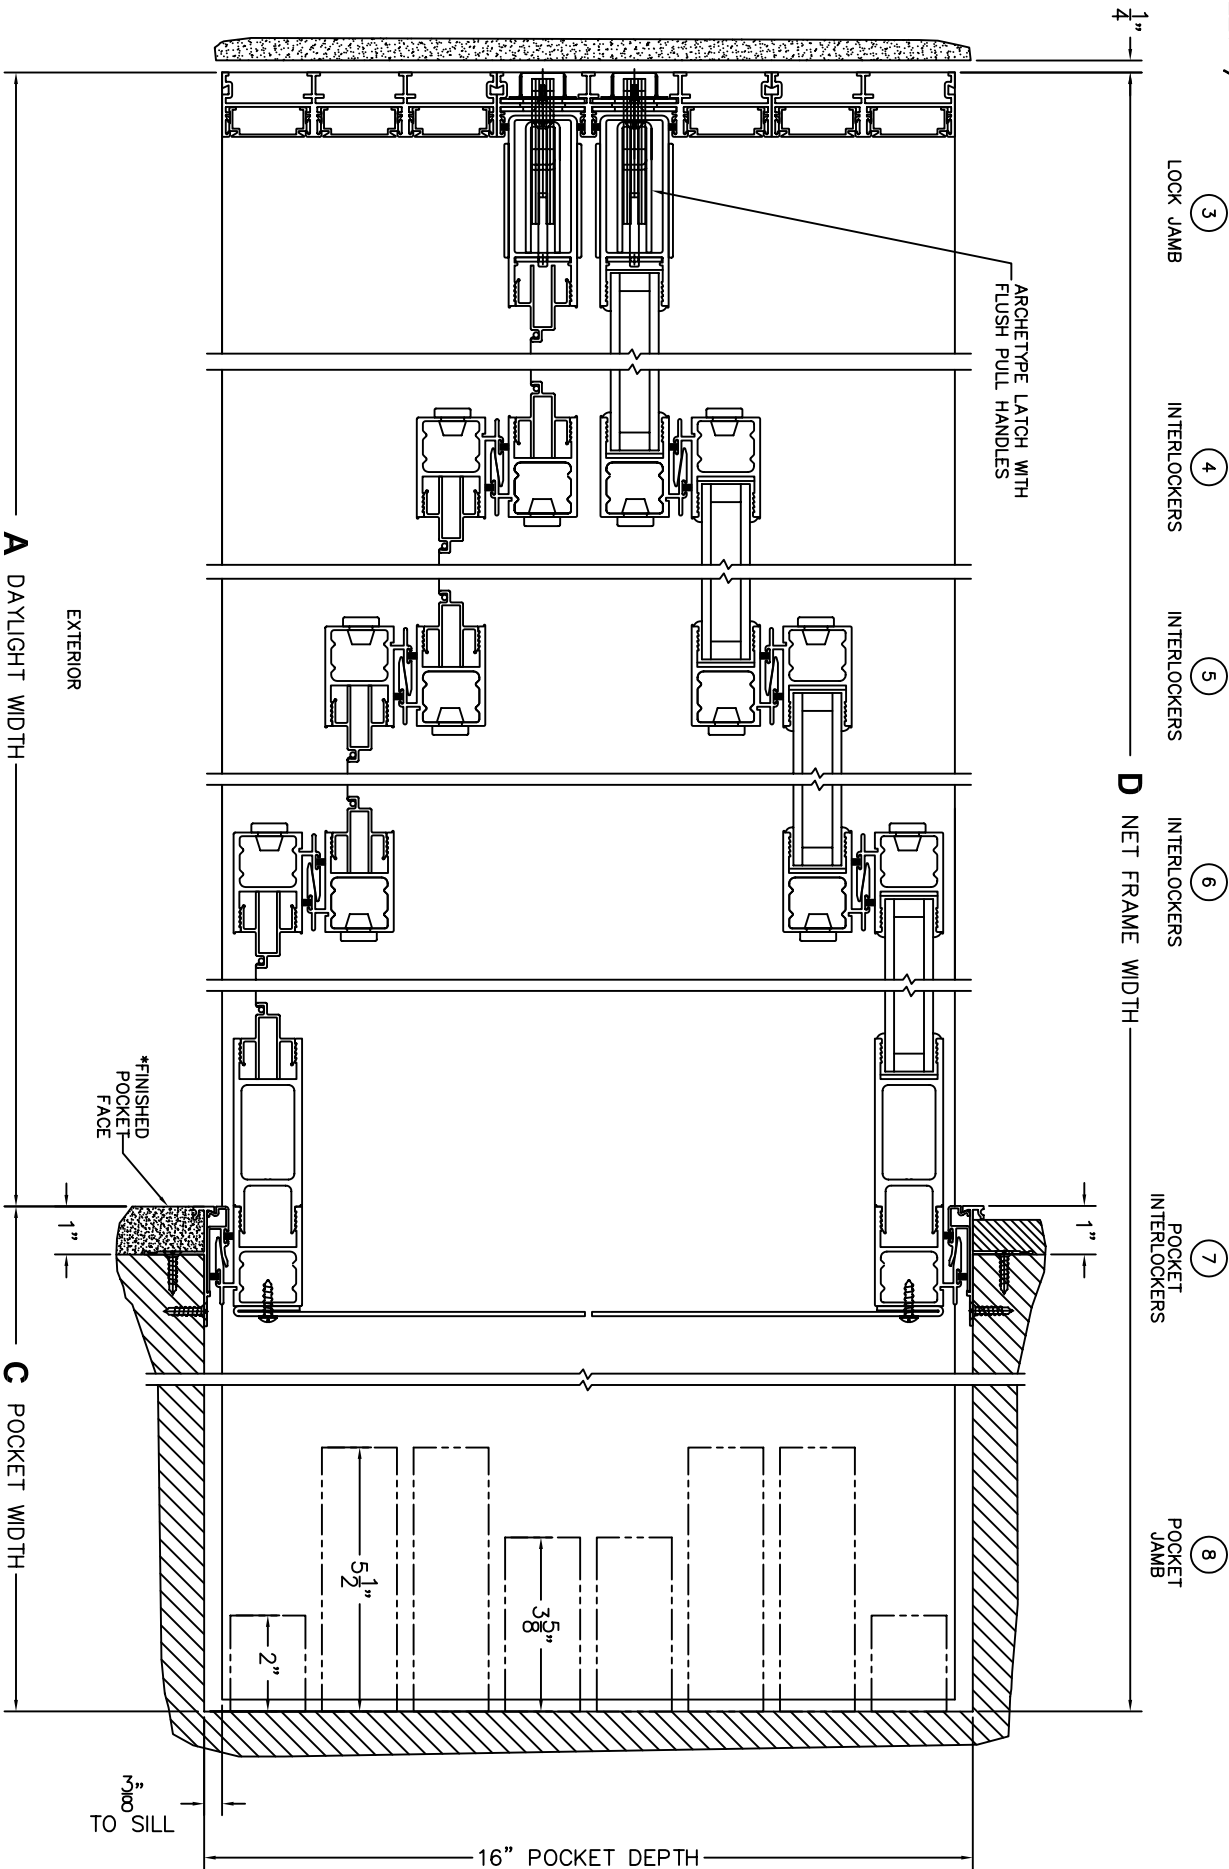

FLEETWOOD
WINDOWS & DOORS
FleetwoodUSA.com

NORWOOD 3050
XXXXP CUSTOM CONFIGURATION
HIDDEN TRACK WITH SCREENS

ORDER NO.:

ITEM NO.:

SCALE: 1/4

REQUIRED DEALER INFO.

A(DAYLIGHT WIDTH)

B(NET FRAME HEIGHT)

CALCULATED VALUES (FLEETWOOD SUPPLIED)

C(POCKET WIDTH)

D(NET FRAME WIDTH)

NOTES:

XXXXP DOOR SHOWN

FLEETWOOD
WINDOWS & DOORS
FleetwoodUSA.com

NORWOOD 3050
XXXXP CUSTOM CONFIGURATION
HIDDEN TRACK WITH SCREENS

ORDER NO.:

ITEM NO.:

SCALE: 1/4

*CAUTION: WHEN CONSTRUCTING POCKET NOTE THAT DAYLIGHT WIDTH DOES NOT INCLUDE 1" SET BACK FOR POST INTERLOCKER.

FLEETWOOD
 WINDOWS & DOORS
 FleetwoodUSA.com

NORWOOD 3050
 XXXXP CUSTOM CONFIGURATION
 HIDDEN TRACK WITH SCREENS

ORDER NO.:

ITEM NO.:

SCALE: 1/4

POCKET VIEW: PANELS IN OPEN POSITION