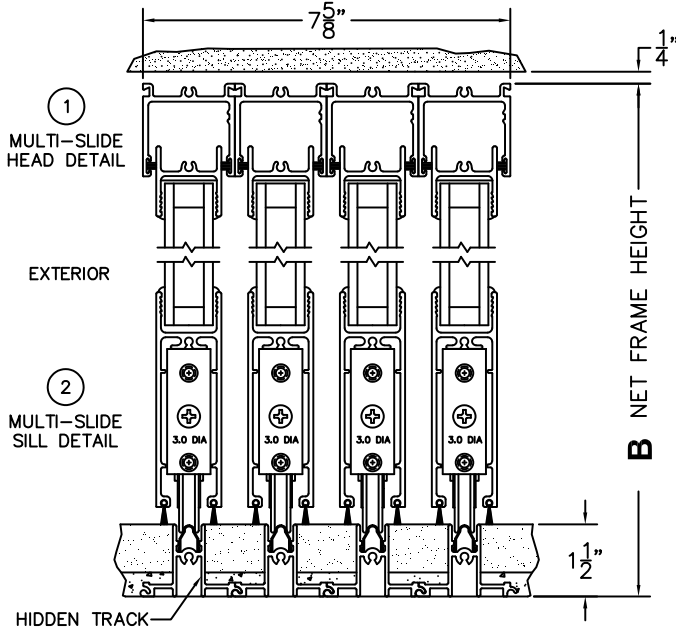

C(POCKET WIDTH)

D(NET FRAME WIDTH)

NOTES:

(USE RULER TO SCALE DIMENSIONS IN INCHES)

SCALE: 1/4

XXXXP DOOR SHOWN

*CAUTION: WHEN CONSTRUCTING POCKET NOTE THAT DAYLIGHT WIDTH DOES NOT INCLUDE 1" SET BACK FOR POST INTERLOCKER.