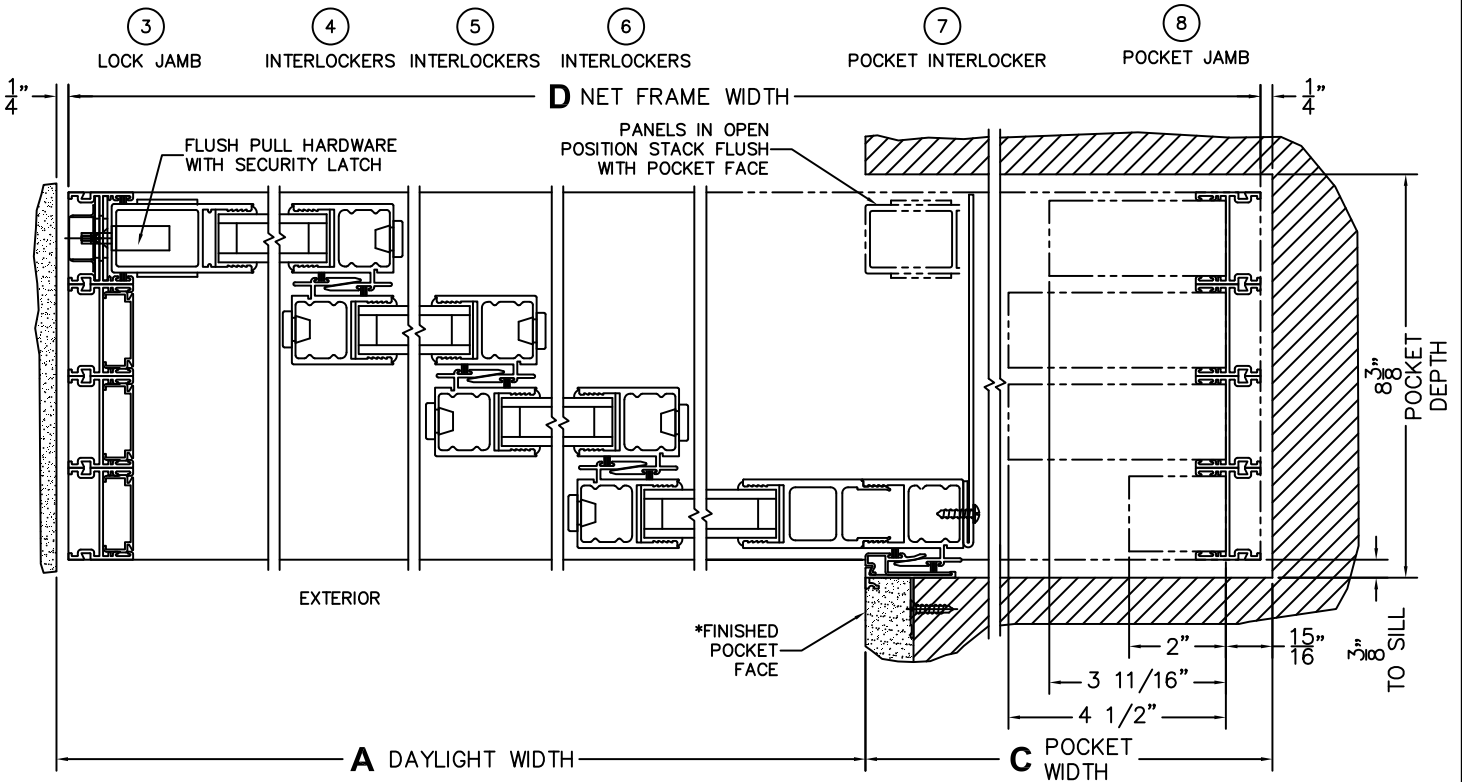

C(POCKET WIDTH)

D(NET FRAME WIDTH)

NOTES:

(USE RULER TO SCALE DIMENSIONS IN INCHES)

SCALE: 1/4

XXXXP DOOR SHOWN

*CAUTION: WHEN CONSTRUCTING POCKET NOTE THAT DAYLIGHT WIDTH DOES NOT INCLUDE 1" SET BACK FOR POST INTERLOCKER.