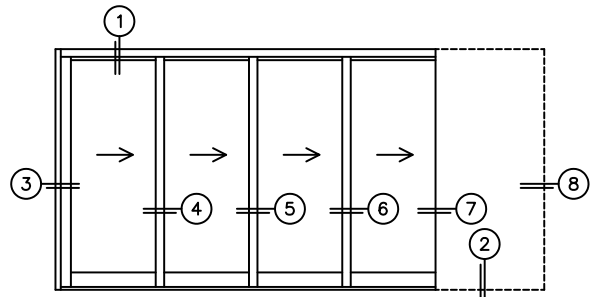

C(POCKET WIDTH)

D(NET FRAME WIDTH)

NOTES:

(USE RULER TO SCALE DIMENSIONS IN INCHES)

SCALE: 1/4

XXXXP DOOR SHOWN

*CAUTION: WHEN CONSTRUCTING POCKET NOTE THAT DAYLIGHT WIDTH DOES NOT INCLUDE 1" SET BACK FOR POST INTERLOCKER.