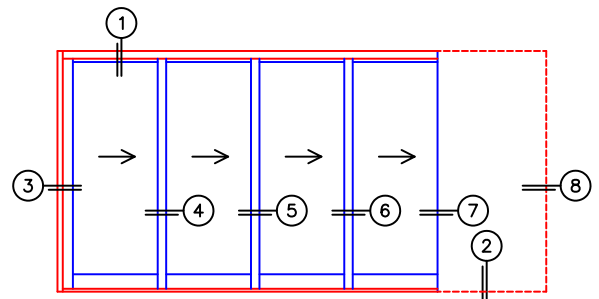

C(POCKET WIDTH)

D(NET FRAME WIDTH)

NOTES:

(USE RULER TO SCALE DIMENSIONS IN INCHES)

SCALE: 1/4

XXXXP DOOR SHOWN

*CAUTION: WHEN CONSTRUCTING POCKET NOTE THAT DAYLIGHT WIDTH DOES NOT INCLUDE 1" SET BACK FOR POST INTERLOCKER.