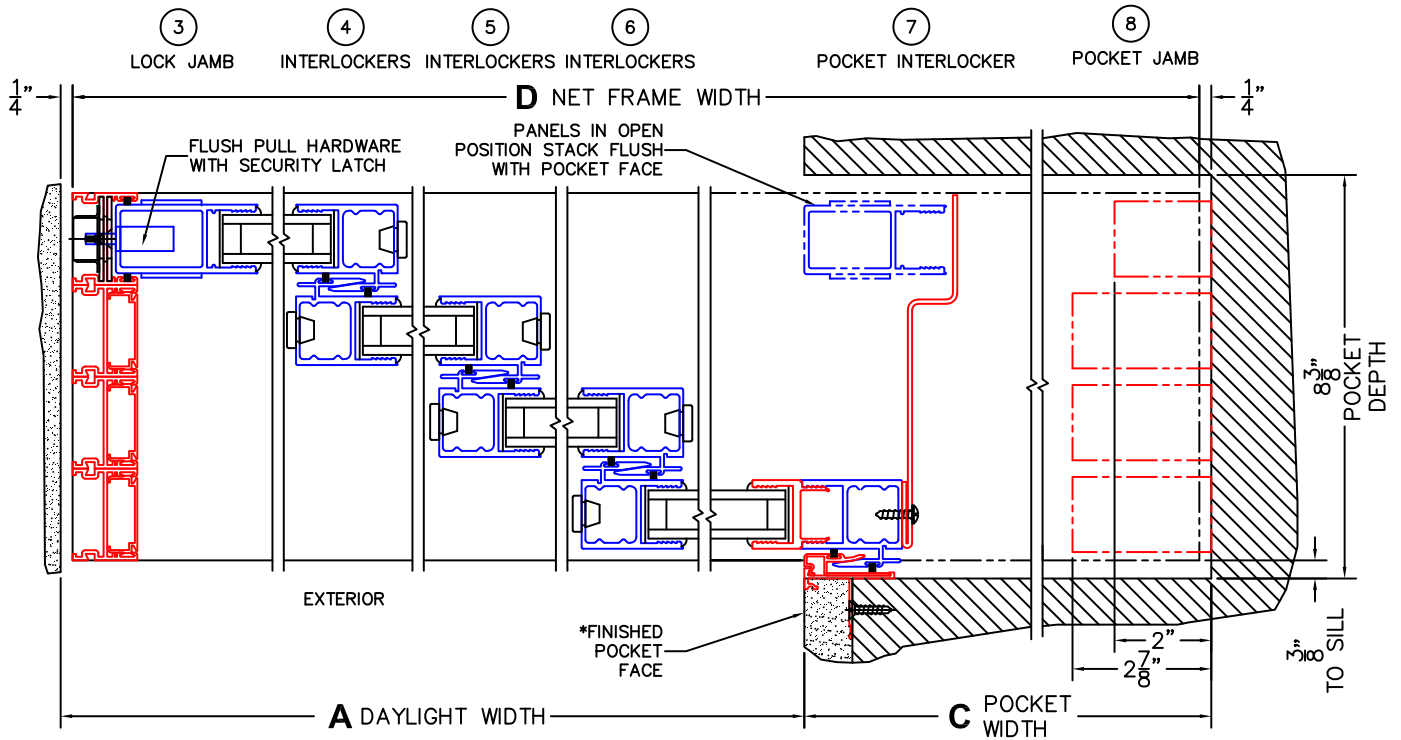

C(POCKET WIDTH)

D(NET FRAME WIDTH)

NOTES:

(USE RULER TO SCALE DIMENSIONS IN INCHES)

SCALE: 1/4

XXXXP DOOR SHOWN

*CAUTION: WHEN CONSTRUCTING POCKET NOTE THAT DAYLIGHT WIDTH DOES NOT INCLUDE 1" SET BACK FOR POST INTERLOCKER.