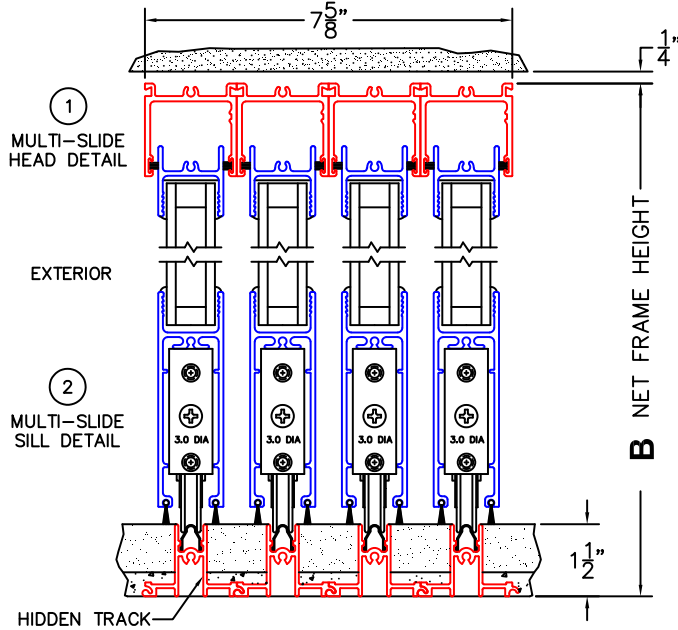

C(POCKET WIDTH)

D(NET FRAME WIDTH)

NOTES:

(USE RULER TO SCALE DIMENSIONS IN INCHES)

SCALE: 1/4

XXXXP DOOR SHOWN

*CAUTION: WHEN CONSTRUCTING POCKET NOTE THAT DAYLIGHT WIDTH DOES NOT INCLUDE 1" SET BACK FOR POST INTERLOCKER.