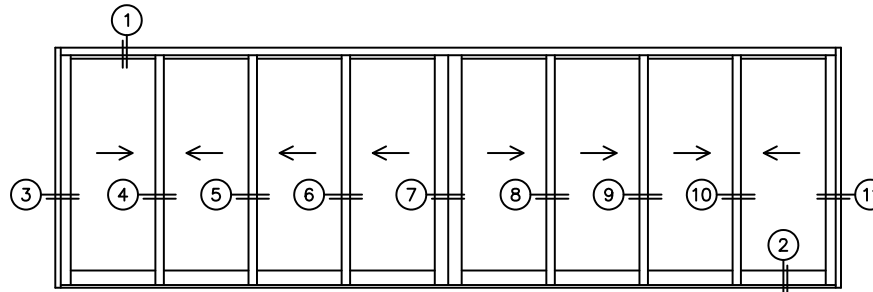

FLEETWOOD
WINDOWS & DOORS
FleetwoodUSA.com

NORWOOD 3050

XXXXIXXXX STANDARD CONFIGURATION
WITH SCREENS

ORDER NO.:

ITEM NO.:

REQUIRED DEALER INFO.

A (NET FRAME WIDTH)

B (NET FRAME HEIGHT)

(USE RULER TO SCALE DIMENSIONS IN INCHES)

SCALE: 1/4

NOTES:

XXXXIXXXX DOOR SHOWN