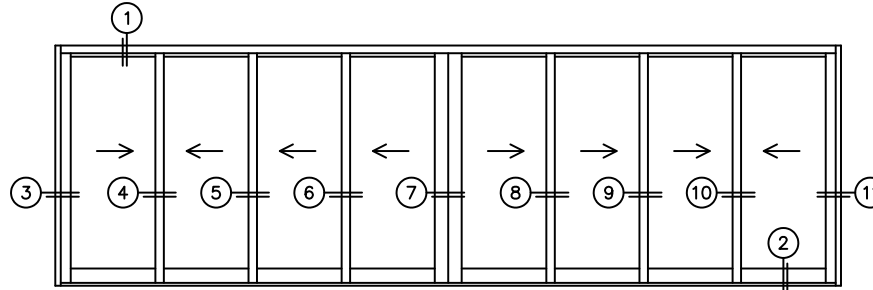

FLEETWOOD
WINDOWS & DOORS
FleetwoodUSA.com

NORWOOD 3050

XXXXIXXXX STANDARD CONFIGURATION
WITH SCREENS

ORDER NO.:

ITEM NO.:

REQUIRED DEALER INFO.

A(NET FRAME WIDTH)

B(NET FRAME HEIGHT)

(USE RULER TO SCALE DIMENSIONS IN INCHES)

SCALE: 1/4

NOTES:

XXXXIXXXX DOOR SHOWN