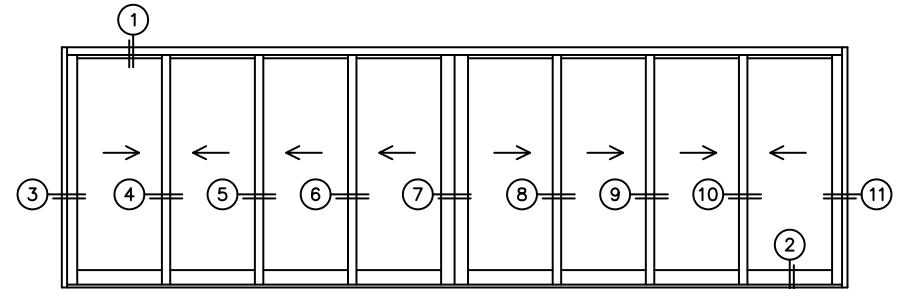

FLEETWOOD
WINDOWS & DOORS
FleetwoodUSA.com

NORWOOD 3050

XXXXIXXXX STANDARD CONFIGURATION
NO SCREENS

ORDER NO.:

ITEM NO.:

REQUIRED DEALER INFO.

A(NET FRAME WIDTH)

B(NET FRAME HEIGHT)

NOTES:

(USE RULER TO SCALE DIMENSIONS IN INCHES)

SCALE: 1/4

XXXXIXXXX DOOR SHOWN

3
LOCK JAMB

4
INTERLOCKERS

5
INTERLOCKERS

6
INTERLOCKERS