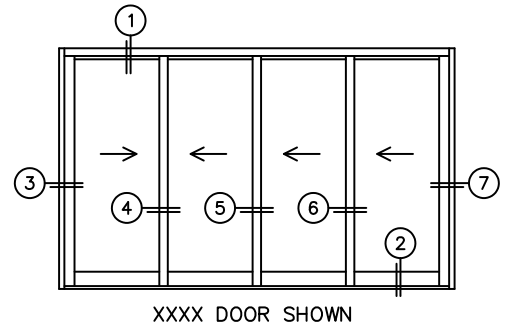

FLEETWOOD
WINDOWS & DOORS
FleetwoodUSA.com

NORWOOD 3050
XXXX CUSTOM CONFIGURATION
SCREENS ONLY

ORDER NO.:

ITEM NO.:

REQUIRED DEALER INFO.

A(NET FRAME WIDTH)

B(NET FRAME HEIGHT)

(USE RULER TO SCALE DIMENSIONS IN INCHES)

SCALE: 1/4

NOTES:

③ LOCK JAMB

④ INTERLOCKERS

⑤ INTERLOCKERS

⑥ INTERLOCKERS

⑦ LOCK JAMB

FLUSH PULL HARDWARE WITH SECURITY LATCH