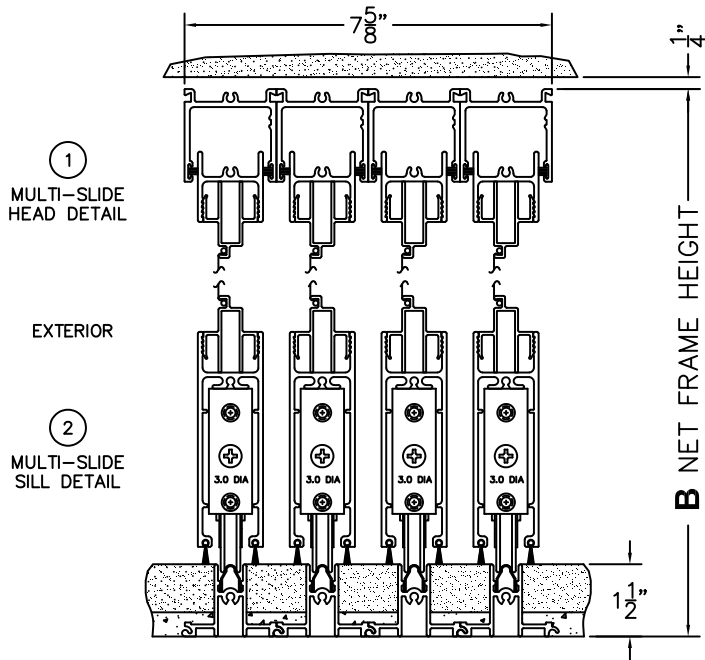

FLEETWOOD
WINDOWS & DOORS
FleetwoodUSA.com

NORWOOD 3050
XXXX CUSTOM CONFIGURATION
SCREENS ONLY

ORDER NO.:

ITEM NO.:

REQUIRED DEALER INFO.

A(NET FRAME WIDTH)

B(NET FRAME HEIGHT)

(USE RULER TO SCALE DIMENSIONS IN INCHES)

SCALE: 1/4

NOTES:

③ LOCK JAMB

④ INTERLOCKERS

⑤ INTERLOCKERS

⑥ INTERLOCKERS

⑦ LOCK JAMB

FLUSH PULL HARDWARE WITH SECURITY LATCH