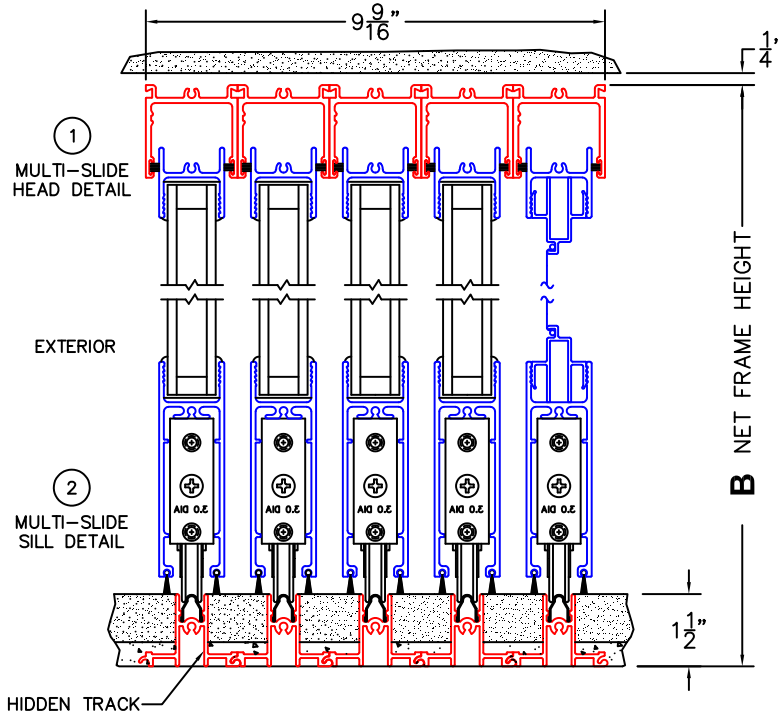

FLEETWOOD
WINDOWS & DOORS
FleetwoodUSA.com

NORWOOD 3050
XXXX CUSTOM CONFIGURATION
WITH SCREENS

ORDER NO.:

ITEM NO.:

REQUIRED DEALER INFO.

A(NET FRAME WIDTH)

B(NET FRAME HEIGHT)

SILL PAN HEIGHT (INTERIOR LEG)
(3/4", 1-1/16", 1-7/16" OR 1-7/8")

NOTES:

(USE RULER TO SCALE DIMENSIONS IN INCHES)

SCALE: 1/4"

XXXX DOOR SHOWN

- (3)
LOCK JAMB
- (4)
INTERLOCKERS
- (5)
INTERLOCKERS
- (6)
INTERLOCKERS
- (7)
LOCK JAMB