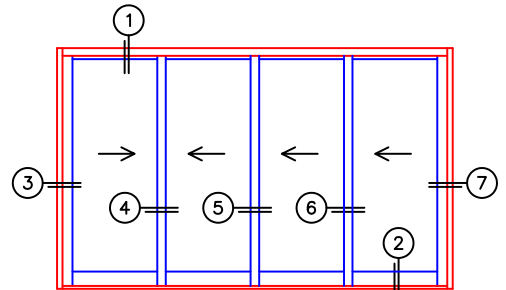

FLEETWOOD
WINDOWS & DOORS
FleetwoodUSA.com

NORWOOD 3050
XXXX CUSTOM CONFIGURATION
WITH SCREENS

ORDER NO.:

ITEM NO.:

REQUIRED DEALER INFO.

A(NET FRAME WIDTH)

B(NET FRAME HEIGHT)

SILL PAN HEIGHT (INTERIOR LEG)
(3/4", 1-1/16", 1-7/16" OR 1-7/8")

NOTES:

(USE RULER TO SCALE DIMENSIONS IN INCHES)

SCALE: 1/4"

XXXX DOOR SHOWN

- (3)
LOCK JAMB
- (4)
INTERLOCKERS
- (5)
INTERLOCKERS
- (6)
INTERLOCKERS
- (7)
LOCK JAMB