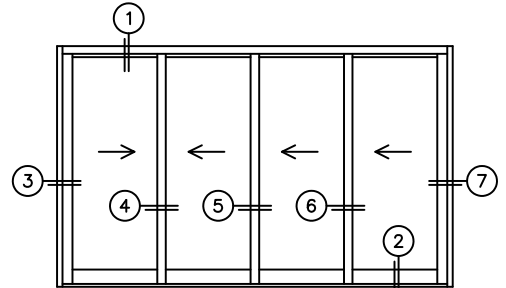

FLEETWOOD
WINDOWS & DOORS
FleetwoodUSA.com

NORWOOD 3050
XXXX CUSTOM CONFIGURATION
WITH SCREENS

ORDER NO.:

ITEM NO.:

REQUIRED DEALER INFO.

A(NET FRAME WIDTH)

B(NET FRAME HEIGHT)

SILL PAN HEIGHT (INTERIOR LEG)
(3/4", 1-1/16", 1-7/16" OR 1-7/8")

NOTES:

(USE RULER TO SCALE DIMENSIONS IN INCHES)

SCALE: 1/4"

XXXX DOOR SHOWN

3 LOCK JAMB

4 INTERLOCKERS

5 INTERLOCKERS

6 INTERLOCKERS