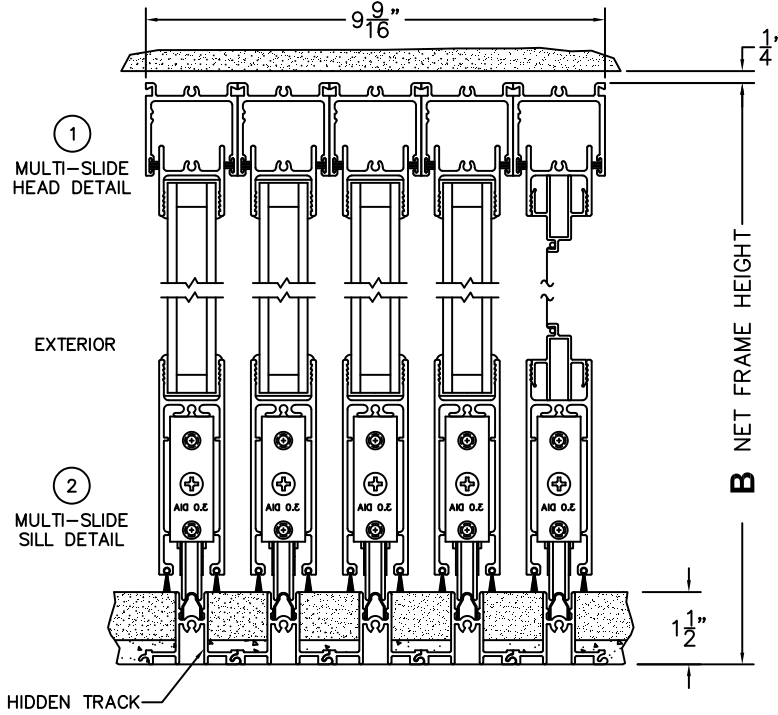

FLEETWOOD
WINDOWS & DOORS
FleetwoodUSA.com

NORWOOD 3050
XXXX CUSTOM CONFIGURATION
WITH SCREENS

ORDER NO.:

ITEM NO.:

REQUIRED DEALER INFO.

A(NET FRAME WIDTH)

B(NET FRAME HEIGHT)

SILL PAN HEIGHT (INTERIOR LEG)
(3/4", 1-1/16", 1-7/16" OR 1-7/8")

NOTES:

(USE RULER TO SCALE DIMENSIONS IN INCHES)

SCALE: 1/4"

XXXX DOOR SHOWN

3 LOCK JAMB

4 INTERLOCKERS

5 INTERLOCKERS

6 INTERLOCKERS

7 LOCK JAMB