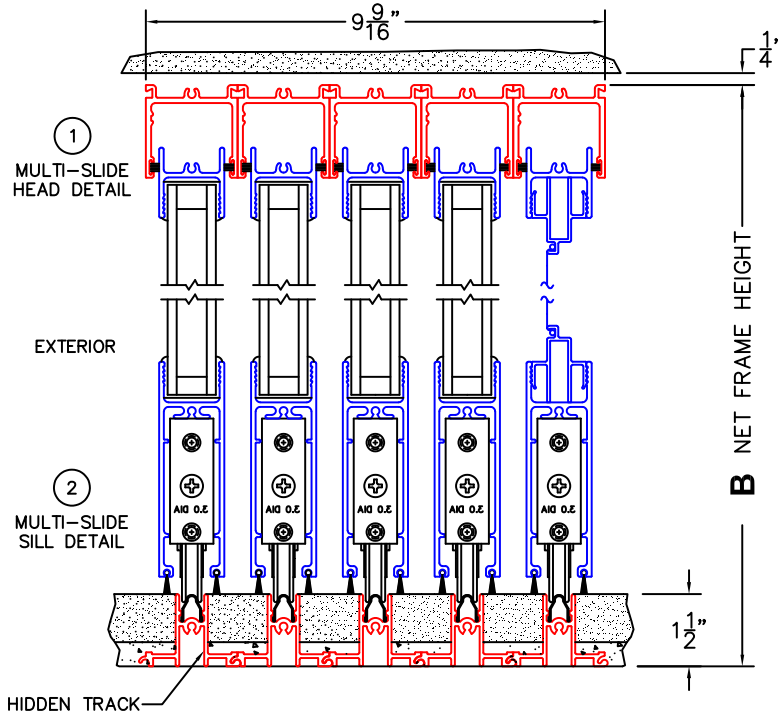

FLEETWOOD
WINDOWS & DOORS
FleetwoodUSA.com

NORWOOD 3050
XXXX STANDARD CONFIGURATION
WITH SCREENS

ORDER NO.:

ITEM NO.:

REQUIRED DEALER INFO.

A(NET FRAME WIDTH)

B(NET FRAME HEIGHT)

SILL PAN HEIGHT (INTERIOR LEG)
(3/4", 1-1/16", 1-7/16" OR 1-7/8")

NOTES:

(USE RULER TO SCALE DIMENSIONS IN INCHES)

SCALE: 1/4"

- ③
LOCK JAMB
- ④
INTERLOCKERS
- ⑤
INTERLOCKERS
- ⑥
INTERLOCKERS
- ⑦
LOCK JAMB