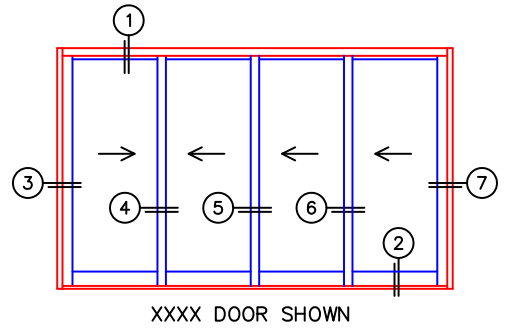

FLEETWOOD
WINDOWS & DOORS
FleetwoodUSA.com

NORWOOD 3050
XXXX STANDARD CONFIGURATION
WITH SCREENS

ORDER NO.:

ITEM NO.:

REQUIRED DEALER INFO.

A(NET FRAME WIDTH)

B(NET FRAME HEIGHT)

SILL PAN HEIGHT (INTERIOR LEG)
(3/4", 1-1/16", 1-7/16" OR 1-7/8")

NOTES:

(USE RULER TO SCALE DIMENSIONS IN INCHES)

SCALE: 1/4"

- ③
LOCK JAMB
- ④
INTERLOCKERS
- ⑤
INTERLOCKERS
- ⑥
INTERLOCKERS
- ⑦
LOCK JAMB