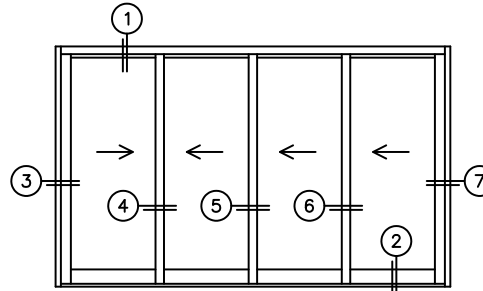

FLEETWOOD
WINDOWS & DOORS
FleetwoodUSA.com

NORWOOD 3050

XXXX STANDARD CONFIGURATION
WITH SCREENS

ORDER NO.:

ITEM NO.:

REQUIRED DEALER INFO.

A(NET FRAME WIDTH)

B(NET FRAME HEIGHT)

NOTES:

(USE RULER TO SCALE DIMENSIONS IN INCHES)

SCALE: 1/4

XXXX DOOR SHOWN