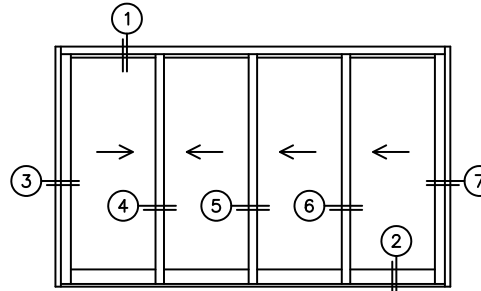

FLEETWOOD
WINDOWS & DOORS
FleetwoodUSA.com

NORWOOD 3050
XXXX STANDARD CONFIGURATION
WITH SCREENS

ORDER NO.:

ITEM NO.:

REQUIRED DEALER INFO.

A(NET FRAME WIDTH)

B(NET FRAME HEIGHT)

NOTES:

(USE RULER TO SCALE DIMENSIONS IN INCHES)

SCALE: 1/4

XXXX DOOR SHOWN