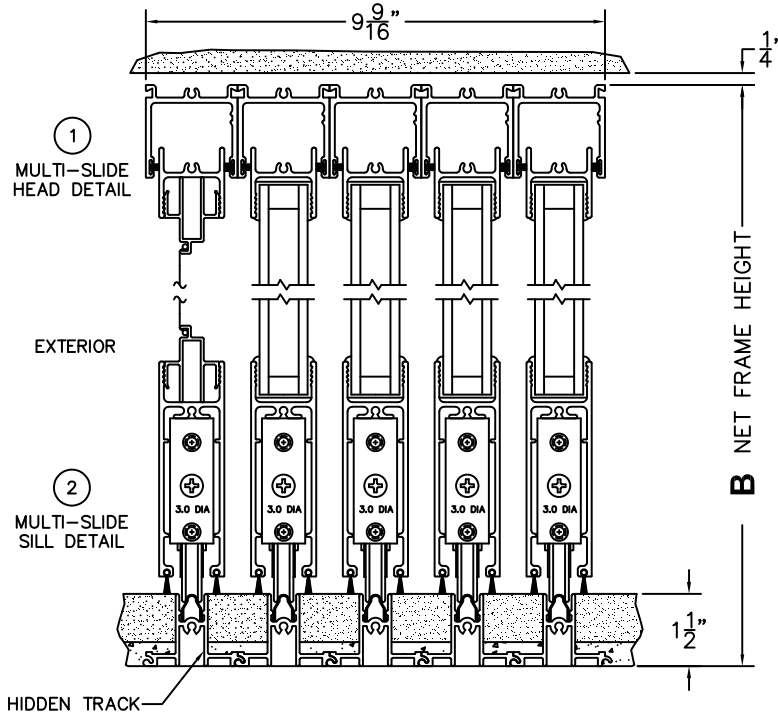

FLEETWOOD
WINDOWS & DOORS
FleetwoodUSA.com

NORWOOD 3050
XXXX STANDARD CONFIGURATION
WITH SCREENS

ORDER NO.:

ITEM NO.:

REQUIRED DEALER INFO.

A(NET FRAME WIDTH)

B(NET FRAME HEIGHT)

SILL PAN HEIGHT (INTERIOR LEG)
(3/4", 1-1/16", 1-7/16" OR 1-7/8")

NOTES:

(USE RULER TO SCALE DIMENSIONS IN INCHES)

SCALE: 1/4"

XXXX DOOR SHOWN

- ③
LOCK JAMB
- ④
INTERLOCKERS
- ⑤
INTERLOCKERS
- ⑥
INTERLOCKERS
- ⑦
LOCK JAMB

ARCHETYPE LATCH WITH
FLUSH PULL HANDLES