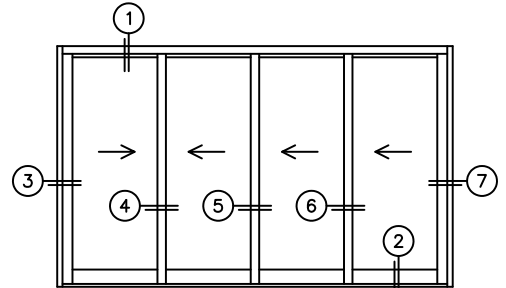

FLEETWOOD
WINDOWS & DOORS
FleetwoodUSA.com

NORWOOD 3050
XXXX STANDARD CONFIGURATION
WITH SCREENS

ORDER NO.:

ITEM NO.:

REQUIRED DEALER INFO.

A(NET FRAME WIDTH)

B(NET FRAME HEIGHT)

SILL PAN HEIGHT (INTERIOR LEG)
(3/4", 1-1/16", 1-7/16" OR 1-7/8")

NOTES:

(USE RULER TO SCALE DIMENSIONS IN INCHES)

SCALE: 1/4"

XXXX DOOR SHOWN

- ③
LOCK JAMB
- ④
INTERLOCKERS
- ⑤
INTERLOCKERS
- ⑥
INTERLOCKERS
- ⑦
LOCK JAMB

ARCHETYPE LATCH WITH
FLUSH PULL HANDLES