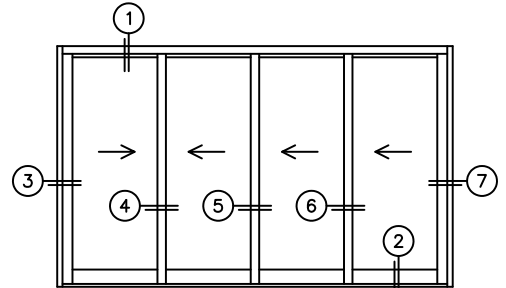

FLEETWOOD
WINDOWS & DOORS
FleetwoodUSA.com

NORWOOD 3050
XXXX STANDARD CONFIGURATION
WITH SCREENS

ORDER NO.:

ITEM NO.:

REQUIRED DEALER INFO.

A(NET FRAME WIDTH)

B(NET FRAME HEIGHT)

SILL PAN HEIGHT (INTERIOR LEG)
(3/4", 1-1/16", 1-7/16" OR 1-7/8")

NOTES:

(USE RULER TO SCALE DIMENSIONS IN INCHES)

SCALE: 1/4"

XXXX DOOR SHOWN

- ③
LOCK JAMB
- ④
INTERLOCKERS
- ⑤
INTERLOCKERS
- ⑥
INTERLOCKERS
- ⑦
LOCK JAMB