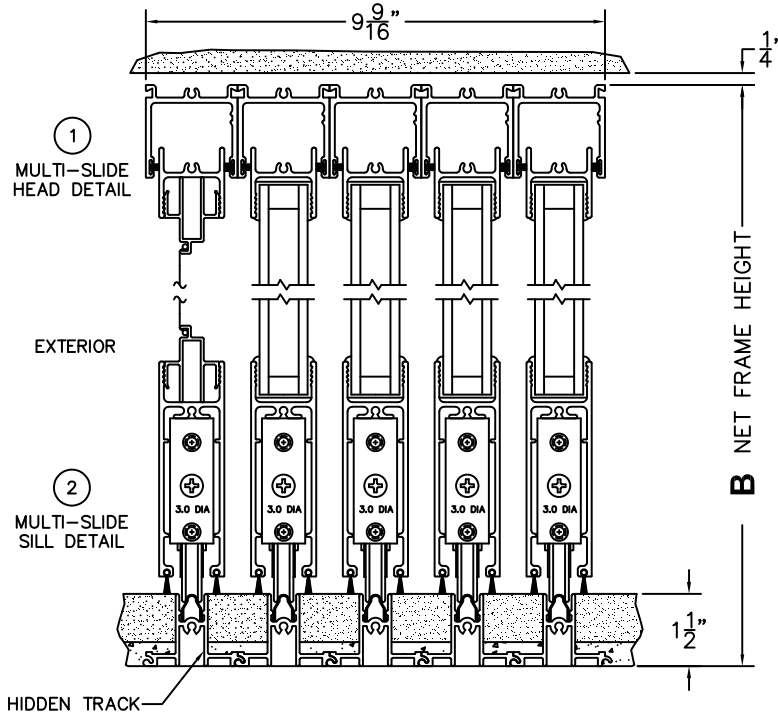

FLEETWOOD
WINDOWS & DOORS
FleetwoodUSA.com

NORWOOD 3050
XXXX STANDARD CONFIGURATION
WITH SCREENS

ORDER NO.:

ITEM NO.:

REQUIRED DEALER INFO.

A(NET FRAME WIDTH)

B(NET FRAME HEIGHT)

SILL PAN HEIGHT (INTERIOR LEG)
(3/4", 1-1/16", 1-7/16" OR 1-7/8")

NOTES:

(USE RULER TO SCALE DIMENSIONS IN INCHES)

SCALE: 1/4"

XXXX DOOR SHOWN

- ③
LOCK JAMB
- ④
INTERLOCKERS
- ⑤
INTERLOCKERS
- ⑥
INTERLOCKERS
- ⑦
LOCK JAMB