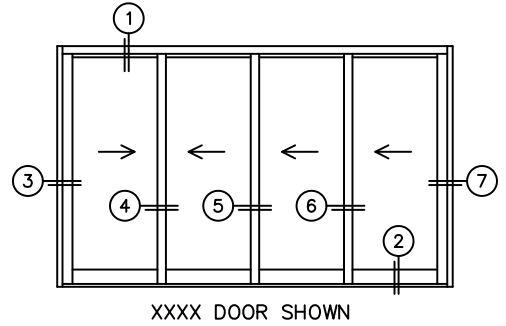

FLEETWOOD
WINDOWS & DOORS
FleetwoodUSA.com

NORWOOD 3050
XXXX STANDARD CONFIGURATION
WITH SCREENS

ORDER NO.:

ITEM NO.:

REQUIRED DEALER INFO.

A(NET FRAME WIDTH)

B(NET FRAME HEIGHT)

SILL PAN HEIGHT (INTERIOR LEG)
(3/4", 1-1/16", 1-7/16" OR 1-7/8")

NOTES:

(USE RULER TO SCALE DIMENSIONS IN INCHES)

SCALE: 1/4"

- ③
LOCK JAMB
- ④
INTERLOCKERS
- ⑤
INTERLOCKERS
- ⑥
INTERLOCKERS
- ⑦
LOCK JAMB