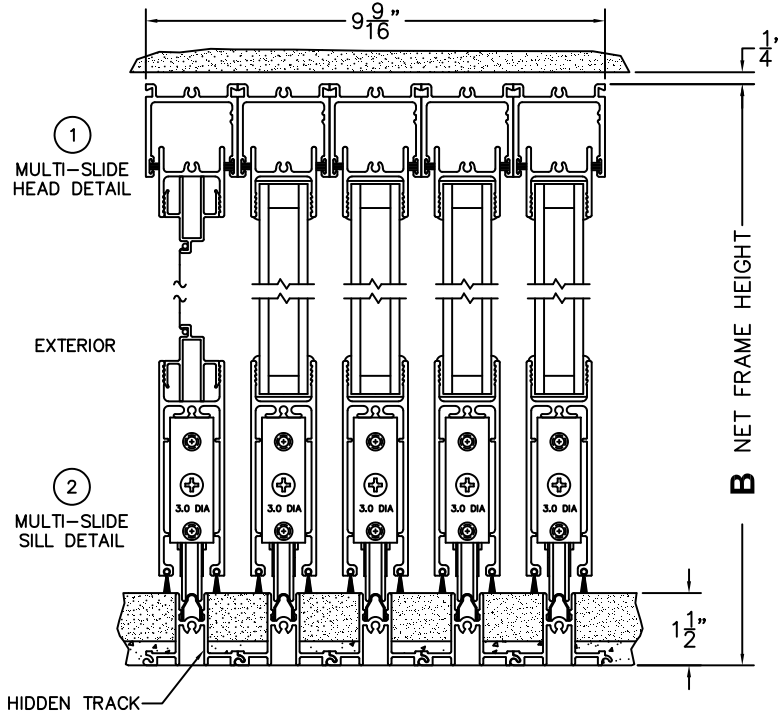

FLEETWOOD
WINDOWS & DOORS
FleetwoodUSA.com

NORWOOD 3050
XXXX STANDARD CONFIGURATION
WITH SCREENS

ORDER NO.:

ITEM NO.:

REQUIRED DEALER INFO.

A(NET FRAME WIDTH)

B(NET FRAME HEIGHT)

SILL PAN HEIGHT (INTERIOR LEG)
(3/4", 1-1/16", 1-7/16" OR 1-7/8")

NOTES:

(USE RULER TO SCALE DIMENSIONS IN INCHES)

SCALE: 1/4"

- ③
LOCK JAMB
- ④
INTERLOCKERS
- ⑤
INTERLOCKERS
- ⑥
INTERLOCKERS
- ⑦
LOCK JAMB