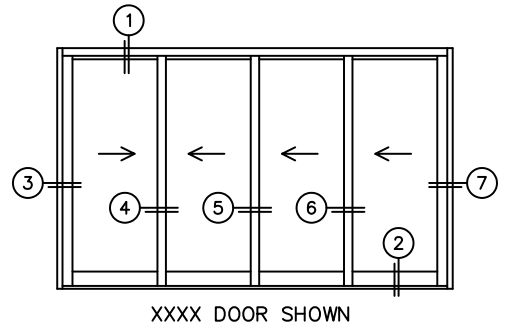

FLEETWOOD
WINDOWS & DOORS
FleetwoodUSA.com

NORWOOD 3050
XXXX STANDARD CONFIGURATION
WITH SCREENS

ORDER NO.:

ITEM NO.:

REQUIRED DEALER INFO.

A(NET FRAME WIDTH)

B(NET FRAME HEIGHT)

SILL PAN HEIGHT (INTERIOR LEG)
(3/4", 1-1/16", 1-7/16" OR 1-7/8")

NOTES:

(USE RULER TO SCALE DIMENSIONS IN INCHES)

SCALE: 1/4"

- ③
LOCK JAMB
- ④
INTERLOCKERS
- ⑤
INTERLOCKERS
- ⑥
INTERLOCKERS
- ⑦
LOCK JAMB