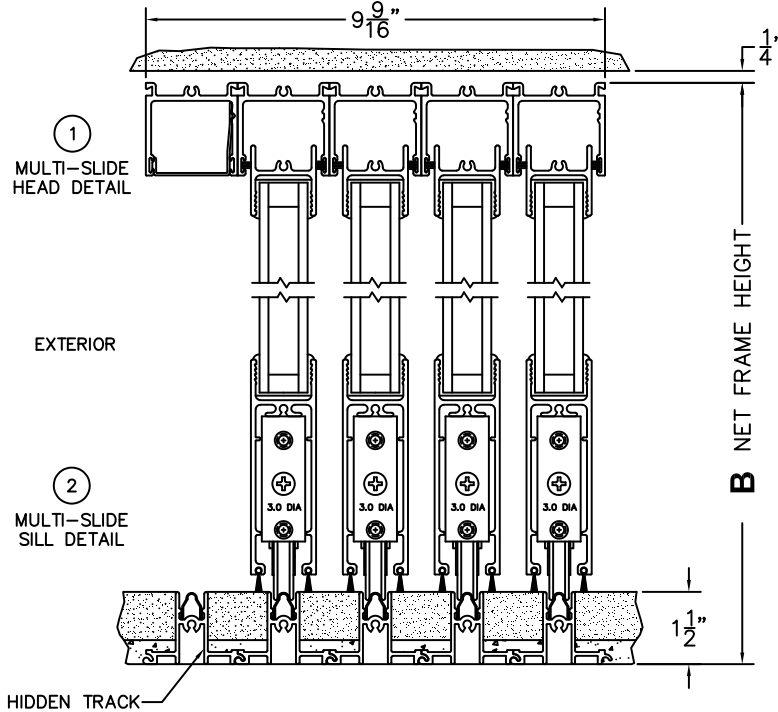

FLEETWOOD
WINDOWS & DOORS
FleetwoodUSA.com

NORWOOD 3050
XXXX CUSTOM CONFIGURATION
NO SCREENS

ORDER NO.:

ITEM NO.:

REQUIRED DEALER INFO.

A(NET FRAME WIDTH)

B(NET FRAME HEIGHT)

SILL PAN HEIGHT (INTERIOR LEG)
(3/4", 1-1/16", 1-7/16" OR 1-7/8")

NOTES:

(USE RULER TO SCALE DIMENSIONS IN INCHES)

SCALE: 1/4"

XXXX DOOR SHOWN

- ③
LOCK JAMB
- ④
INTERLOCKERS
- ⑤
INTERLOCKERS
- ⑥
INTERLOCKERS
- ⑦
LOCK JAMB