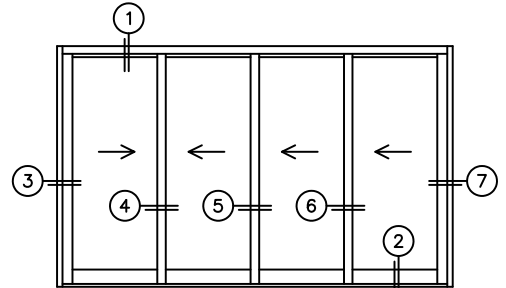

FLEETWOOD
WINDOWS & DOORS
FleetwoodUSA.com

NORWOOD 3050
XXXX CUSTOM CONFIGURATION
NO SCREENS

ORDER NO.:

ITEM NO.:

REQUIRED DEALER INFO.

A(NET FRAME WIDTH)

B(NET FRAME HEIGHT)

SILL PAN HEIGHT (INTERIOR LEG)
(3/4", 1-1/16", 1-7/16" OR 1-7/8")

NOTES:

(USE RULER TO SCALE DIMENSIONS IN INCHES)

SCALE: 1/4"

XXXX DOOR SHOWN

- ③
LOCK JAMB
- ④
INTERLOCKERS
- ⑤
INTERLOCKERS
- ⑥
INTERLOCKERS
- ⑦
LOCK JAMB