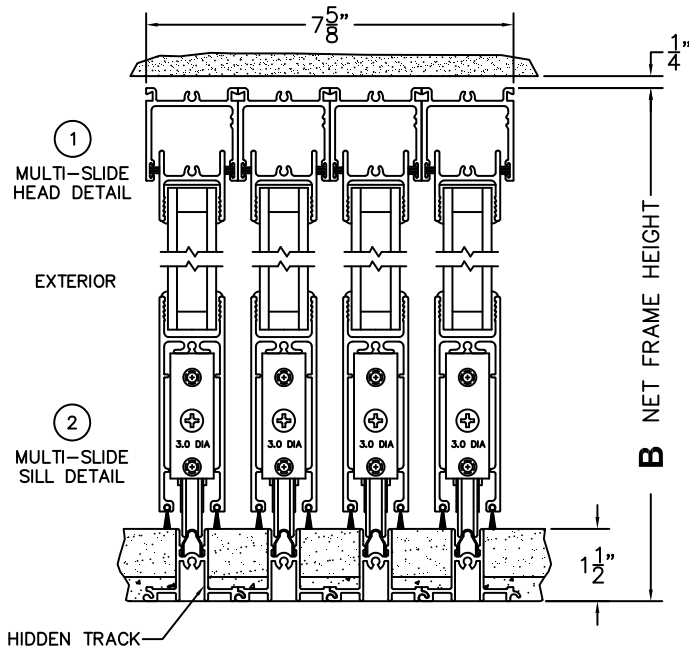

FLEETWOOD
WINDOWS & DOORS
FleetwoodUSA.com

NORWOOD 3050
XXXX CUSTOM CONFIGURATION
NO SCREENS

ORDER NO.:

ITEM NO.:

REQUIRED DEALER INFO.

A(NET FRAME WIDTH)

B(NET FRAME HEIGHT)

SILL PAN HEIGHT (INTERIOR LEG)
(3/4", 1-1/16", 1-7/16" OR 1-7/8")

NOTES:

(USE RULER TO SCALE DIMENSIONS IN INCHES)

SCALE: 1/4"

③ LOCK JAMB ④ INTERLOCKERS ⑤ INTERLOCKERS ⑥ INTERLOCKERS ⑦ LOCK JAMB