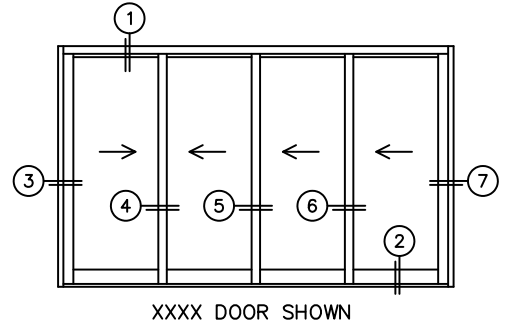

FLEETWOOD
WINDOWS & DOORS
FleetwoodUSA.com

NORWOOD 3050
XXXX CUSTOM CONFIGURATION
NO SCREENS

ORDER NO.:

ITEM NO.:

REQUIRED DEALER INFO.

A(NET FRAME WIDTH)

B(NET FRAME HEIGHT)

SILL PAN HEIGHT (INTERIOR LEG)
(3/4", 1-1/16", 1-7/16" OR 1-7/8")

NOTES:

(USE RULER TO SCALE DIMENSIONS IN INCHES)

SCALE: 1/4"

③ LOCK JAMB ④ INTERLOCKERS ⑤ INTERLOCKERS ⑥ INTERLOCKERS ⑦ LOCK JAMB