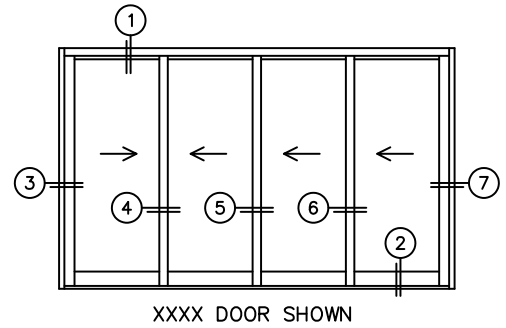

FLEETWOOD
WINDOWS & DOORS
FleetwoodUSA.com

NORWOOD 3050
XXXX STANDARD CONFIGURATION
NO SCREENS

ORDER NO.:

ITEM NO.:

REQUIRED DEALER INFO.

A(NET FRAME WIDTH)

B(NET FRAME HEIGHT)

(USE RULER TO SCALE DIMENSIONS IN INCHES)

SCALE: 1/4

NOTES:

③ LOCK JAMB ④ INTERLOCKERS ⑤ INTERLOCKERS ⑥ INTERLOCKERS ⑦ LOCK JAMB