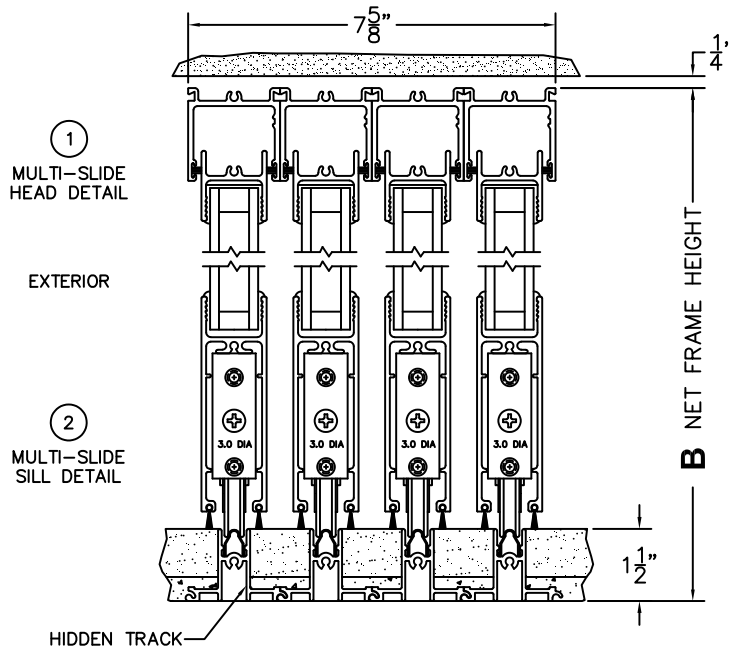

FLEETWOOD
WINDOWS & DOORS
FleetwoodUSA.com

NORWOOD 3050
XXXX STANDARD CONFIGURATION
NO SCREENS

ORDER NO.:

ITEM NO.:

REQUIRED DEALER INFO.

A(NET FRAME WIDTH)

B(NET FRAME HEIGHT)

(USE RULER TO SCALE DIMENSIONS IN INCHES)

SCALE: 1/4

NOTES:

③ LOCK JAMB ④ INTERLOCKERS ⑤ INTERLOCKERS ⑥ INTERLOCKERS ⑦ LOCK JAMB