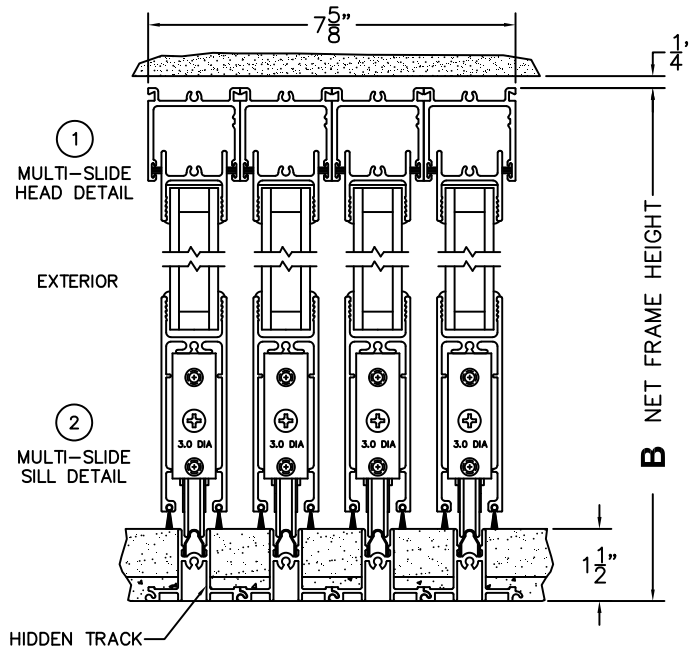

FLEETWOOD
WINDOWS & DOORS
FleetwoodUSA.com

NORWOOD 3050
XXXX STANDARD CONFIGURATION
NO SCREENS

ORDER NO.:

ITEM NO.:

REQUIRED DEALER INFO.

A(NET FRAME WIDTH)

B(NET FRAME HEIGHT)

(USE RULER TO SCALE DIMENSIONS IN INCHES)

SCALE: 1/4"

NOTES:

- ③
LOCK JAMB
- ④
INTERLOCKERS
- ⑤
INTERLOCKERS
- ⑥
INTERLOCKERS
- ⑦
LOCK JAMB