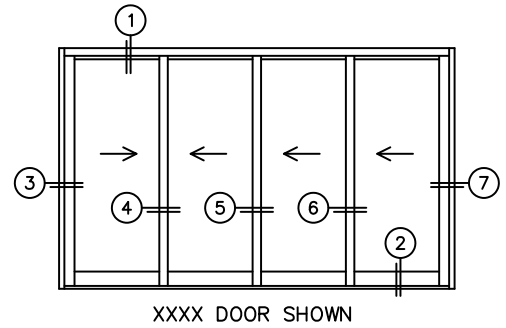

FLEETWOOD
WINDOWS & DOORS
FleetwoodUSA.com

NORWOOD 3050
XXXX STANDARD CONFIGURATION
NO SCREENS

ORDER NO.:

ITEM NO.:

REQUIRED DEALER INFO.

A(NET FRAME WIDTH)

B(NET FRAME HEIGHT)

(USE RULER TO SCALE DIMENSIONS IN INCHES)

SCALE: 1/4"

NOTES:

- ③
LOCK JAMB
- ④
INTERLOCKERS
- ⑤
INTERLOCKERS
- ⑥
INTERLOCKERS
- ⑦
LOCK JAMB