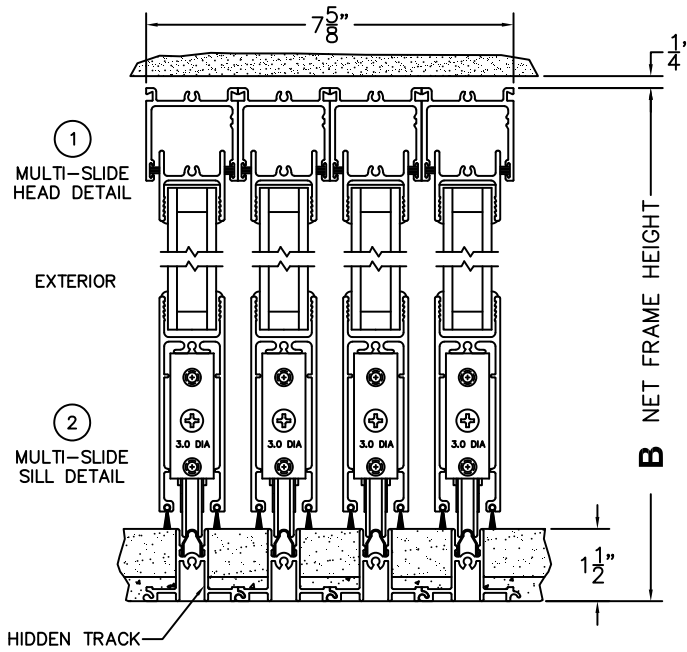

FLEETWOOD
WINDOWS & DOORS
FleetwoodUSA.com

NORWOOD 3050
XXXX CUSTOM CONFIGURATION
NO SCREENS

ORDER NO.:

ITEM NO.:

REQUIRED DEALER INFO.

A(NET FRAME WIDTH)

B(NET FRAME HEIGHT)

SILL PAN HEIGHT(INTERIOR LEG)
(3/4", 1-1/16", 1-7/16" OR 1-7/8")

NOTES:

(USE RULER TO SCALE DIMENSIONS IN INCHES)

SCALE: 1/4

③ LOCK JAMB

④ INTERLOCKERS

⑤ INTERLOCKERS

⑥ INTERLOCKERS

⑦ LOCK JAMB