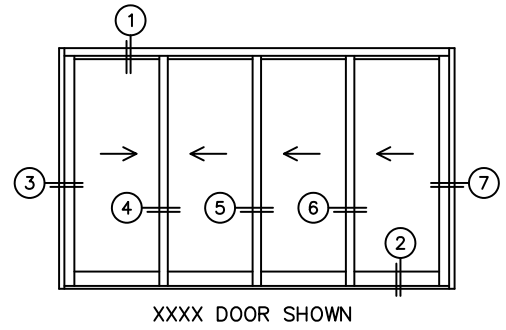

FLEETWOOD
WINDOWS & DOORS
FleetwoodUSA.com

NORWOOD 3050
XXXX CUSTOM CONFIGURATION
NO SCREENS

ORDER NO.:

ITEM NO.:

REQUIRED DEALER INFO.

A(NET FRAME WIDTH)

B(NET FRAME HEIGHT)

SILL PAN HEIGHT(INTERIOR LEG)
(3/4", 1-1/16", 1-7/16" OR 1-7/8")

NOTES:

(USE RULER TO SCALE DIMENSIONS IN INCHES)

SCALE: 1/4

③ LOCK JAMB

④ INTERLOCKERS

⑤ INTERLOCKERS

⑥ INTERLOCKERS

⑦ LOCK JAMB