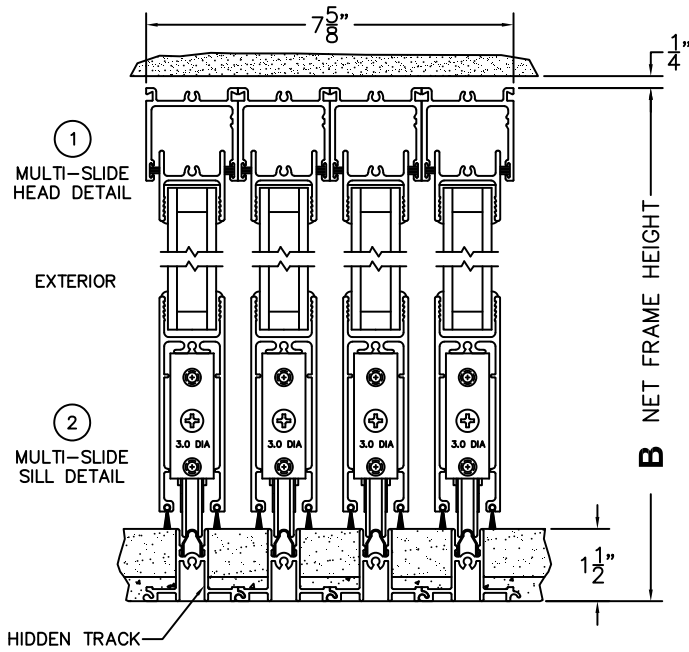

FLEETWOOD
WINDOWS & DOORS
FleetwoodUSA.com

NORWOOD 3050
XXXX CUSTOM CONFIGURATION
NO SCREENS

ORDER NO.:

ITEM NO.:

REQUIRED DEALER INFO.

A(NET FRAME WIDTH)

B(NET FRAME HEIGHT)

SILL PAN HEIGHT(INTERIOR LEG)
(3/4", 1-1/16", 1-7/16" OR 1-7/8")

NOTES:

(USE RULER TO SCALE DIMENSIONS IN INCHES)

SCALE: 1/4

③ LOCK JAMB ④ INTERLOCKERS ⑤ INTERLOCKERS ⑥ INTERLOCKERS ⑦ LOCK JAMB