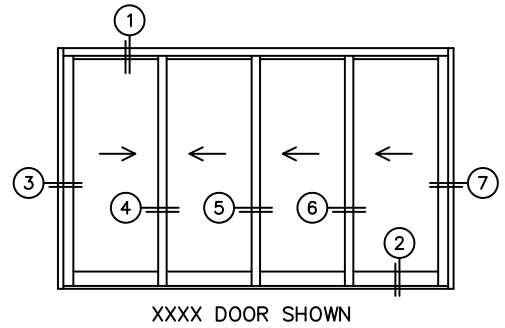

FLEETWOOD
WINDOWS & DOORS
FleetwoodUSA.com

NORWOOD 3050
XXXX CUSTOM CONFIGURATION
NO SCREENS

ORDER NO.:

ITEM NO.:

REQUIRED DEALER INFO.

A(NET FRAME WIDTH)

B(NET FRAME HEIGHT)

SILL PAN HEIGHT(INTERIOR LEG)
(3/4", 1-1/16", 1-7/16" OR 1-7/8")

NOTES:

(USE RULER TO SCALE DIMENSIONS IN INCHES)

SCALE: 1/4

③ LOCK JAMB ④ INTERLOCKERS ⑤ INTERLOCKERS ⑥ INTERLOCKERS ⑦ LOCK JAMB