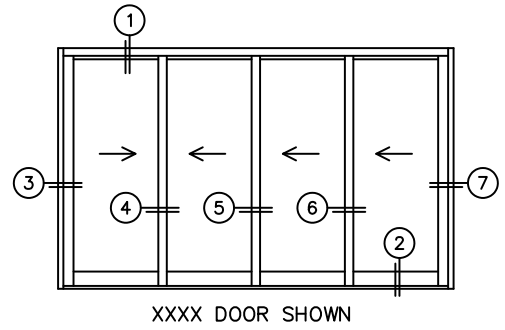

FLEETWOOD
WINDOWS & DOORS
FleetwoodUSA.com

NORWOOD 3050
XXXX STANDARD CONFIGURATION
NO SCREENS

ORDER NO.:

ITEM NO.:

REQUIRED DEALER INFO.

A(NET FRAME WIDTH)

B(NET FRAME HEIGHT)

(USE RULER TO SCALE DIMENSIONS IN INCHES)

SCALE: 1/4"

NOTES:

③ LOCK JAMB ④ INTERLOCKERS ⑤ INTERLOCKERS ⑥ INTERLOCKERS ⑦ LOCK JAMB