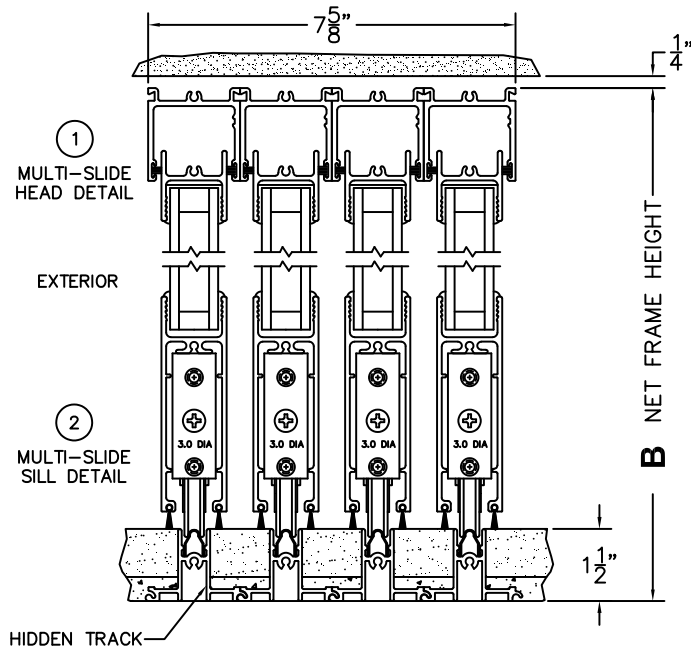

FLEETWOOD
WINDOWS & DOORS
FleetwoodUSA.com

NORWOOD 3050
XXXX STANDARD CONFIGURATION
NO SCREENS

ORDER NO.:

ITEM NO.:

REQUIRED DEALER INFO.

A(NET FRAME WIDTH)

B(NET FRAME HEIGHT)

(USE RULER TO SCALE DIMENSIONS IN INCHES)

SCALE: 1/4"

NOTES:

③ LOCK JAMB ④ INTERLOCKERS ⑤ INTERLOCKERS ⑥ INTERLOCKERS ⑦ LOCK JAMB