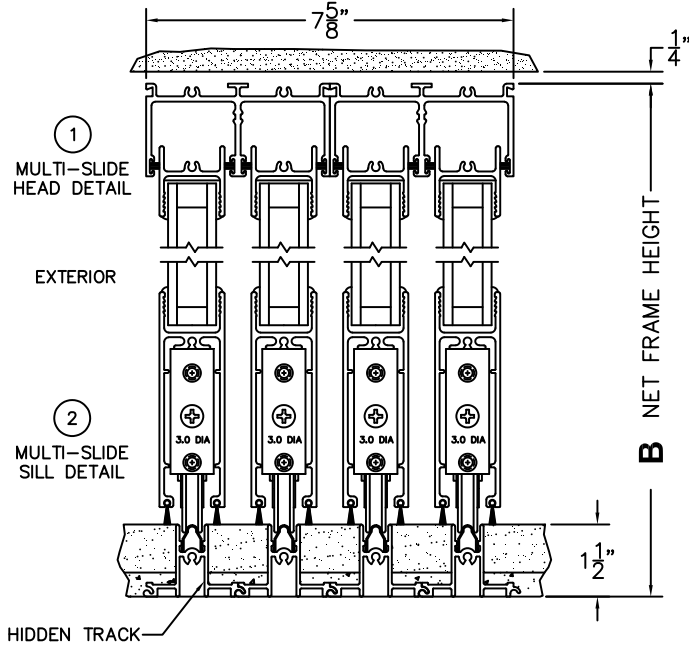

FLEETWOOD
WINDOWS & DOORS
FleetwoodUSA.com

NORWOOD 3050
XXXX CUSTOM CONFIGURATION
NO SCREENS HIDDEN TRACK

ORDER NO.:

ITEM NO.:

REQUIRED DEALER INFO.

A(NET FRAME WIDTH)

B(NET FRAME HEIGHT)

(USE RULER TO SCALE DIMENSIONS IN INCHES)

SCALE: 1/4"

NOTES:

XXXX DOOR SHOWN

3 LOCK JAMB

4 INTERLOCKERS

5 INTERLOCKERS

6 INTERLOCKERS

7 LOCK JAMB