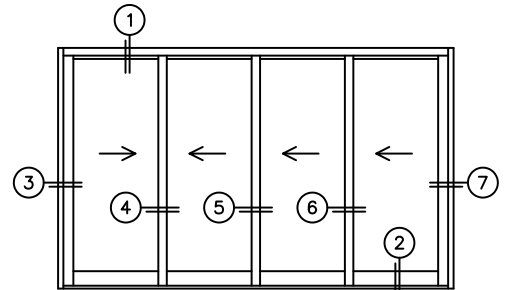

FLEETWOOD
WINDOWS & DOORS
FleetwoodUSA.com

NORWOOD 3050
XXXX CUSTOM CONFIGURATION
NO SCREENS HIDDEN TRACK

ORDER NO.:

ITEM NO.:

REQUIRED DEALER INFO.

A(NET FRAME WIDTH)

B(NET FRAME HEIGHT)

(USE RULER TO SCALE DIMENSIONS IN INCHES)

SCALE: 1/4"

NOTES:

XXXX DOOR SHOWN

3 LOCK JAMB

4 INTERLOCKERS

5 INTERLOCKERS

6 INTERLOCKERS

7 LOCK JAMB