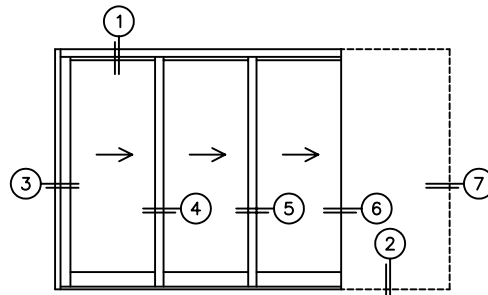

FLEETWOOD
WINDOWS & DOORS
FleetwoodUSA.com

NORWOOD 3050
XXXP CUSTOM CONFIGURATION
HIDDEN TRACK WITH SCREENS

ORDER NO.:

ITEM NO.:

SCALE: 1/4

REQUIRED DEALER INFO.

A (DAYLIGHT WIDTH)

B (NET FRAME HEIGHT)

CALCULATED VALUES (FLEETWOOD SUPPLIED)

C (POCKET WIDTH)

D (NET FRAME WIDTH)

NOTES:

XXXP DOOR SHOWN

FLEETWOOD
WINDOWS & DOORS
FleetwoodUSA.com

NORWOOD 3050
XXXX CUSTOM CONFIGURATION
HIDDEN TRACK WITH SCREENS

ORDER NO.:

ITEM NO.:

SCALE: 1/4

*CAUTION: WHEN CONSTRUCTING POCKET NOTE THAT DAYLIGHT WIDTH DOES NOT INCLUDE 1" SET BACK FOR POST INTERLOCKER.

FLEETWOOD
 WINDOWS & DOORS
 FleetwoodUSA.com

NORWOOD 3050
 XXXP CUSTOM CONFIGURATION
 HIDDEN TRACK WITH SCREENS

ORDER NO.:

ITEM NO.:

SCALE: 1/4

POCKET VIEW: PANELS IN OPEN POSITION