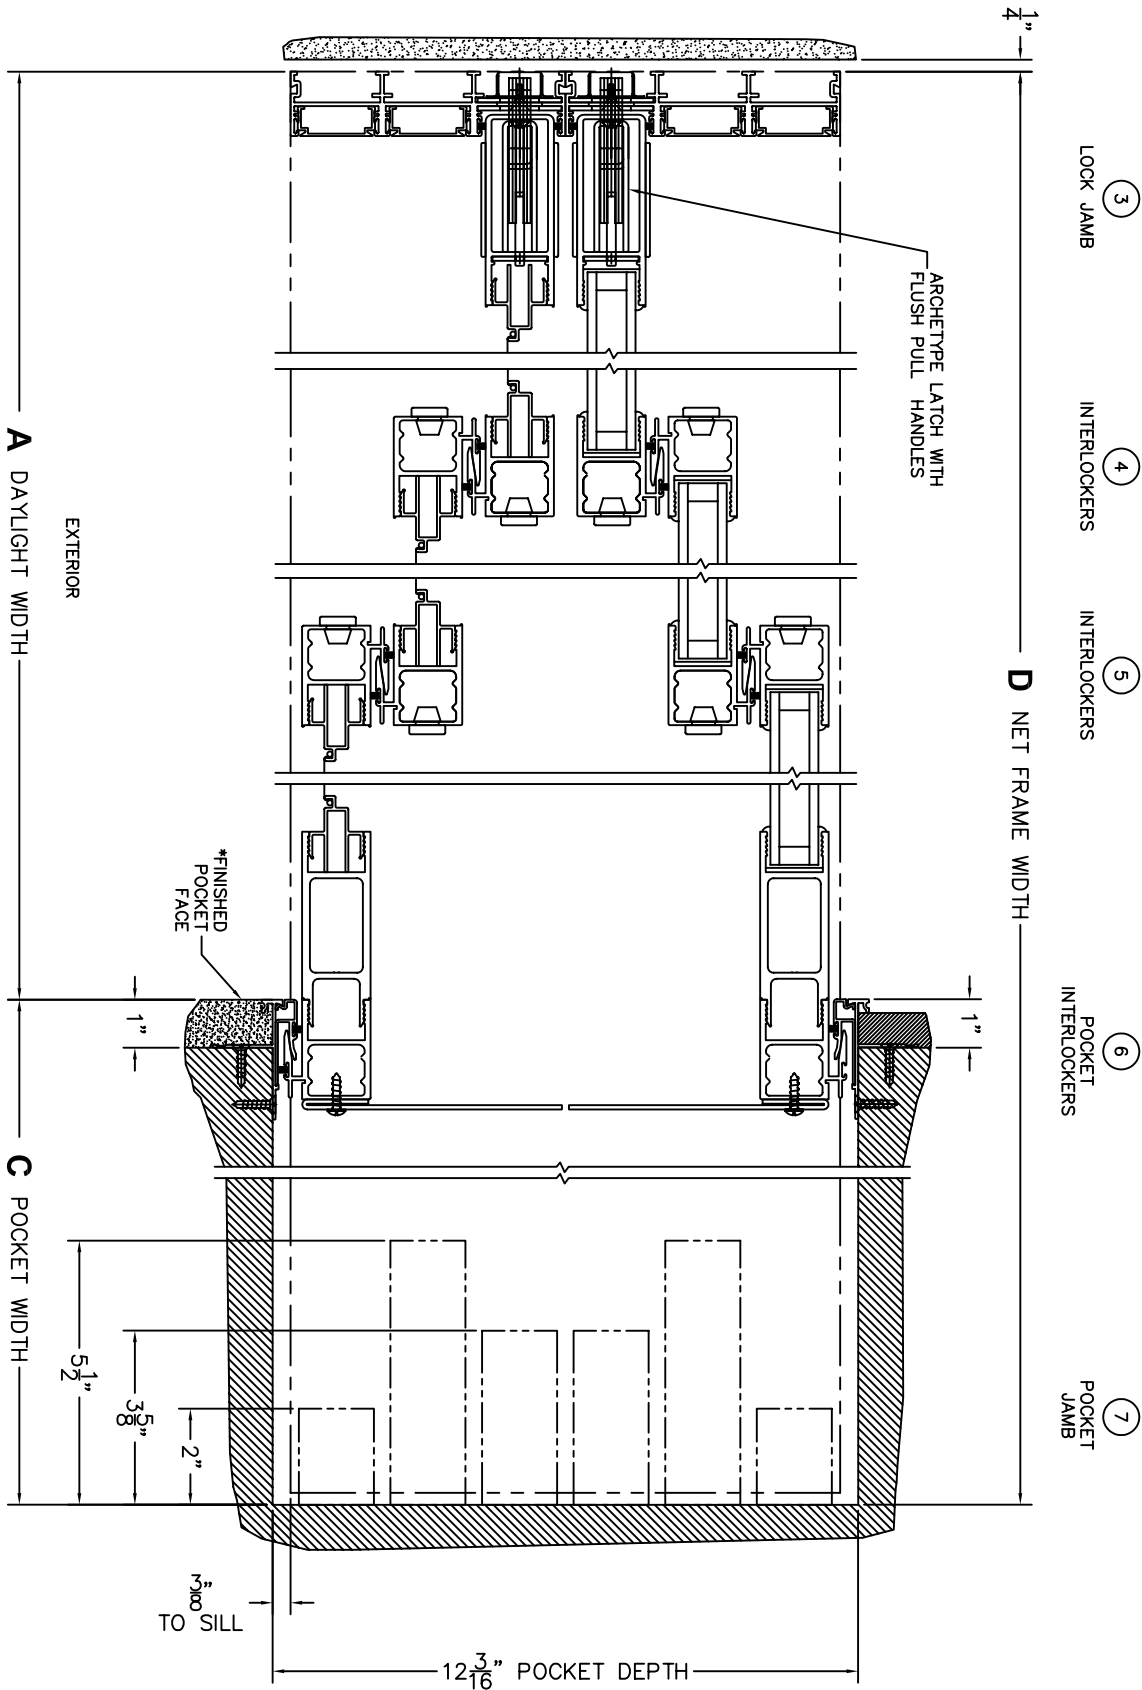

FLEETWOOD
WINDOWS & DOORS
FleetwoodUSA.com

NORWOOD 3050
XXXP CUSTOM CONFIGURATION
HIDDEN TRACK WITH SCREENS

ORDER NO.:

ITEM NO.:

SCALE: 1/4

REQUIRED DEALER INFO.

A (DAYLIGHT WIDTH)

B (NET FRAME HEIGHT)

CALCULATED VALUES (FLEETWOOD SUPPLIED)

C (POCKET WIDTH)

D (NET FRAME WIDTH)

NOTES:

XXXP DOOR SHOWN

FLEETWOOD
WINDOWS & DOORS
FleetwoodUSA.com

NORWOOD 3050
XXXX CUSTOM CONFIGURATION
HIDDEN TRACK WITH SCREENS

ORDER NO.:

ITEM NO.:

SCALE: 1/4

*CAUTION: WHEN CONSTRUCTING POCKET NOTE THAT DAYLIGHT WIDTH DOES NOT INCLUDE 1" SET BACK FOR POST INTERLOCKER.

FLEETWOOD
 WINDOWS & DOORS
 FleetwoodUSA.com

NORWOOD 3050
 XXXP CUSTOM CONFIGURATION
 HIDDEN TRACK WITH SCREENS

ORDER NO.:

ITEM NO.:

SCALE: 1/4

POCKET VIEW: PANELS IN OPEN POSITION