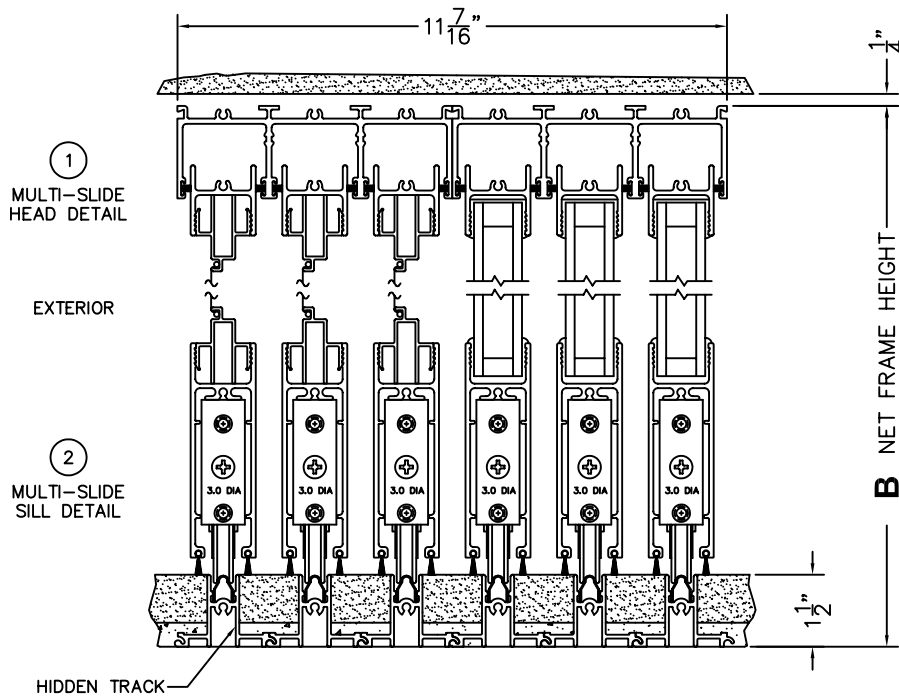

CALCULATED VALUES (FLEETWOOD SUPPLIED)

C (POCKET WIDTH)

D (NET FRAME WIDTH)

NOTES:

XXXP DOOR SHOWN

FLEETWOOD
WINDOWS & DOORS
FleetwoodUSA.com

NORWOOD 3050
XXXX CUSTOM CONFIGURATION
HIDDEN TRACK WITH SCREENS

ORDER NO.:

ITEM NO.:

SCALE: 1/4

*CAUTION: WHEN CONSTRUCTING POCKET NOTE THAT DAYLIGHT WIDTH DOES NOT INCLUDE 1" SET BACK FOR POST INTERLOCKER.

FLEETWOOD
 WINDOWS & DOORS
 FleetwoodUSA.com

NORWOOD 3050
 XXXP CUSTOM CONFIGURATION
 HIDDEN TRACK WITH SCREENS

ORDER NO.:

ITEM NO.:

SCALE: 1/4

POCKET VIEW: PANELS IN OPEN POSITION