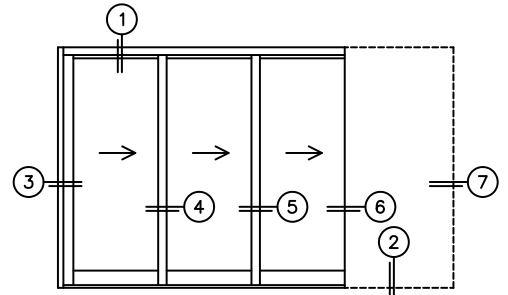

CALCULATED VALUES (FLEETWOOD SUPPLIED)

C(POCKET WIDTH)

D(NET FRAME WIDTH)

NOTES:

XXXP DOOR SHOWN

*CAUTION: WHEN CONSTRUCTING POCKET NOTE THAT DAYLIGHT WIDTH DOES NOT INCLUDE 1" SET BACK FOR POST INTERLOCKER.

(USE RULER TO SCALE DIMENSIONS IN INCHES)

SCALE: 1/4"