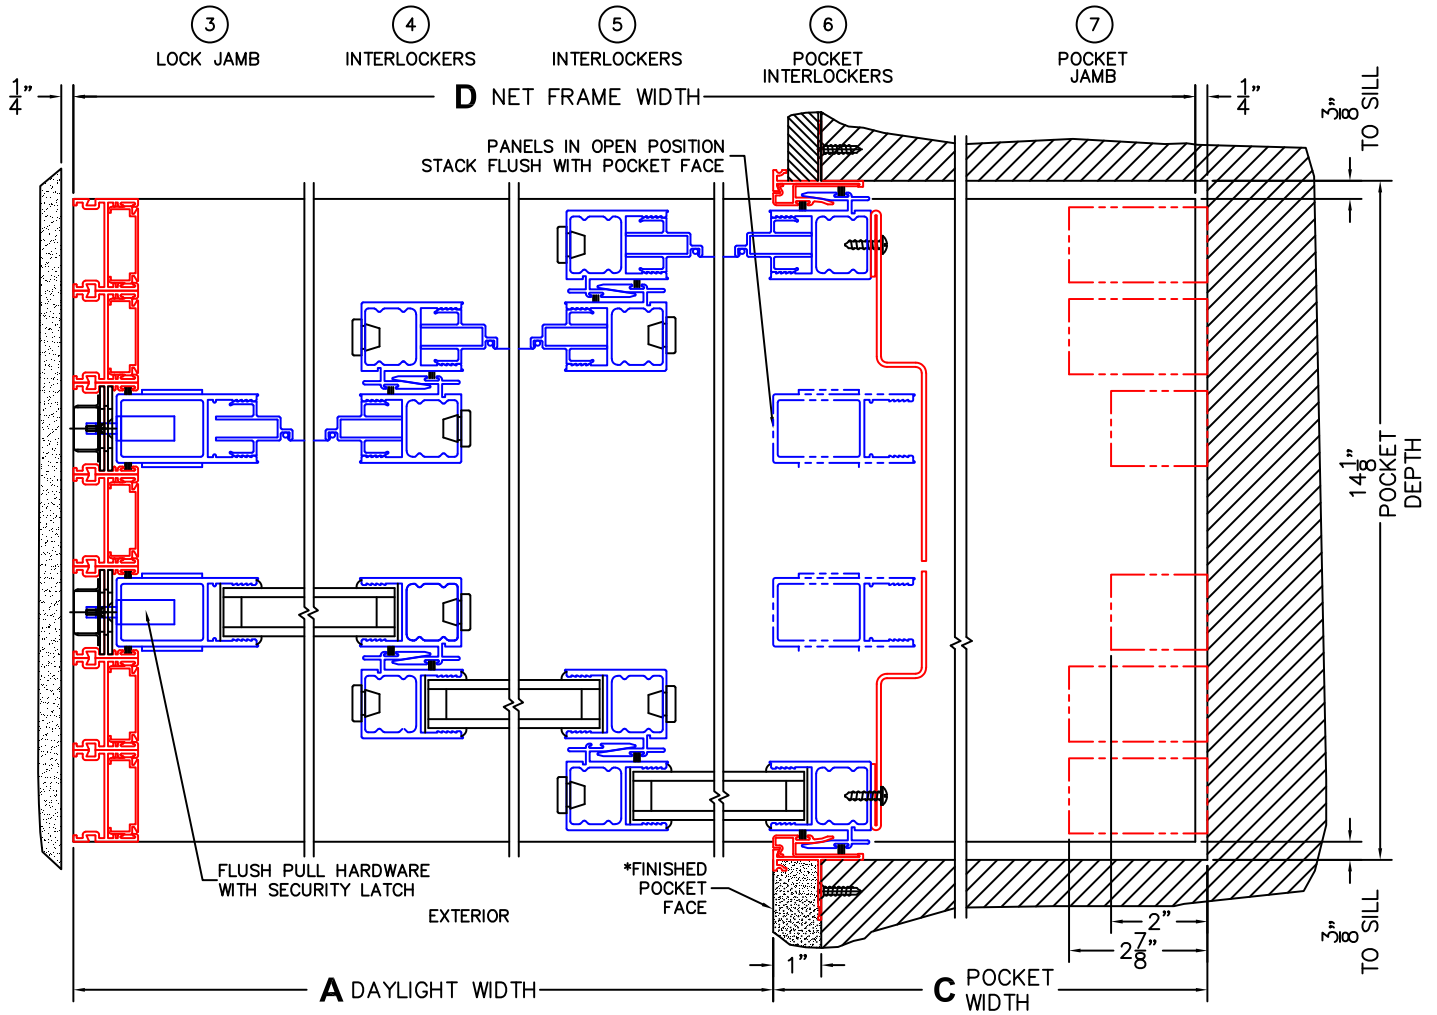

(USE RULER TO SCALE DIMENSIONS IN INCHES)

SCALE: 1/4

*CAUTION: WHEN CONSTRUCTING POCKET NOTE THAT DAYLIGHT WIDTH DOES NOT INCLUDE 1" SET BACK FOR POST INTERLOCKER.