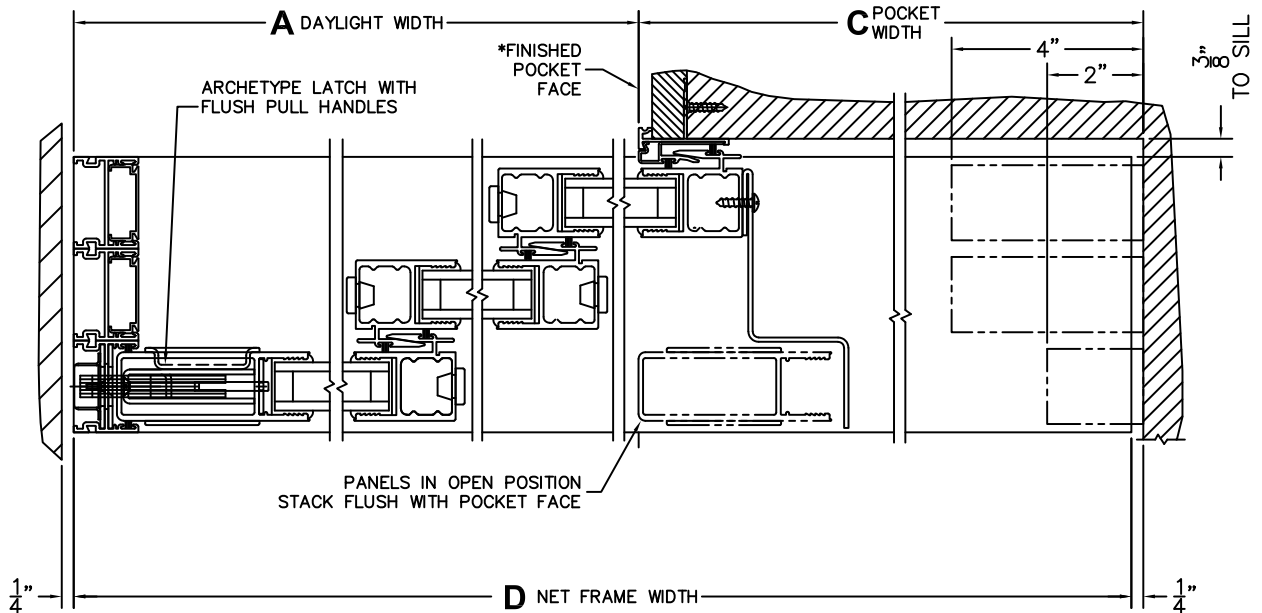

C(POCKET WIDTH)

D(NET FRAME WIDTH)

NOTES:

(USE RULER TO SCALE DIMENSIONS IN INCHES)

SCALE: 1/4

XXXXP DOOR SHOWN

- ③
LOCK JAMB
- ④
INTERLOCKERS
- ⑤
INTERLOCKERS
- ⑥
POCKET INTERLOCKERS
- ⑦
POCKET JAMB

*CAUTION: WHEN CONSTRUCTING POCKET
NOTE THAT DAYLIGHT WIDTH DOES NOT
INCLUDE 1" SET BACK FOR POST INTERLOCKER.