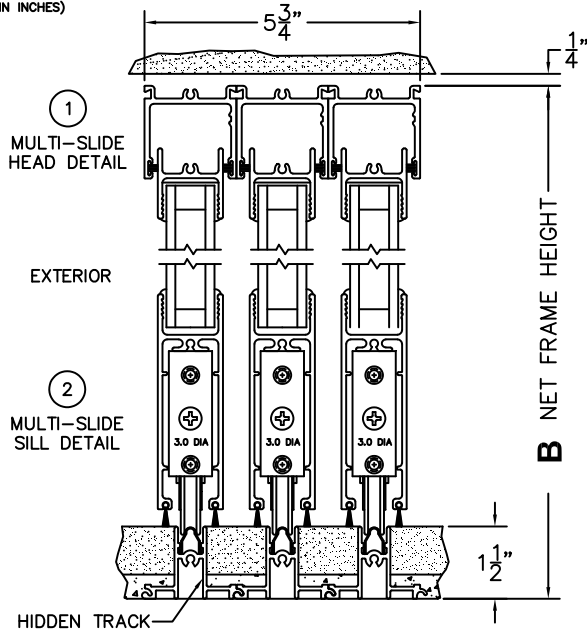

C(POCKET WIDTH)

D(NET FRAME WIDTH)

NOTES:

(USE RULER TO SCALE DIMENSIONS IN INCHES)

SCALE: 1/4

XXXXP DOOR SHOWN

- ③
LOCK JAMB
- ④
INTERLOCKERS
- ⑤
INTERLOCKERS
- ⑥
POCKET INTERLOCKERS
- ⑦
POCKET JAMB

*CAUTION: WHEN CONSTRUCTING POCKET
NOTE THAT DAYLIGHT WIDTH DOES NOT
INCLUDE 1" SET BACK FOR POST INTERLOCKER.