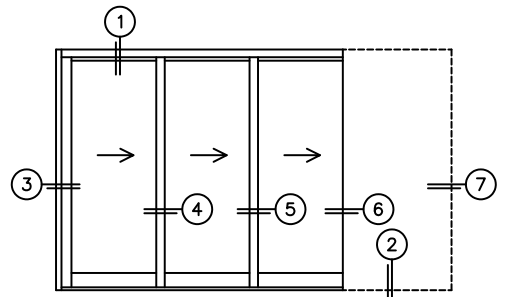

C(POCKET WIDTH)

D(NET FRAME WIDTH)

NOTES:

(USE RULER TO SCALE DIMENSIONS IN INCHES)

SCALE: 1/4

XXXXP DOOR SHOWN

- ③
LOCK JAMB
- ④
INTERLOCKERS
- ⑤
INTERLOCKERS
- ⑥
POCKET INTERLOCKERS
- ⑦
POCKET JAMB

*CAUTION: WHEN CONSTRUCTING POCKET
NOTE THAT DAYLIGHT WIDTH DOES NOT
INCLUDE 1" SET BACK FOR POST INTERLOCKER.