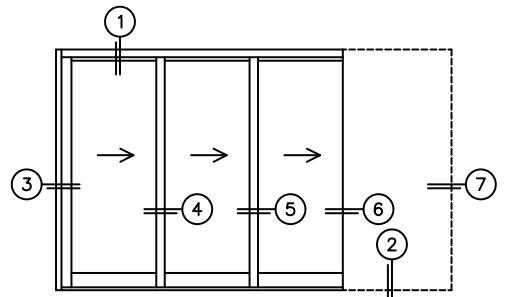

C(POCKET WIDTH)

D(NET FRAME WIDTH)

NOTES:

(USE RULER TO SCALE DIMENSIONS IN INCHES)

SCALE: 1/4

XXXP DOOR SHOWN

3 LOCK JAMB

4 INTERLOCKERS

5 INTERLOCKERS

6 POCKET INTERLOCKERS

7 POCKET JAMB

*CAUTION: WHEN CONSTRUCTING POCKET
NOTE THAT DAYLIGHT WIDTH DOES NOT
INCLUDE 1" SET BACK FOR POST INTERLOCKER.