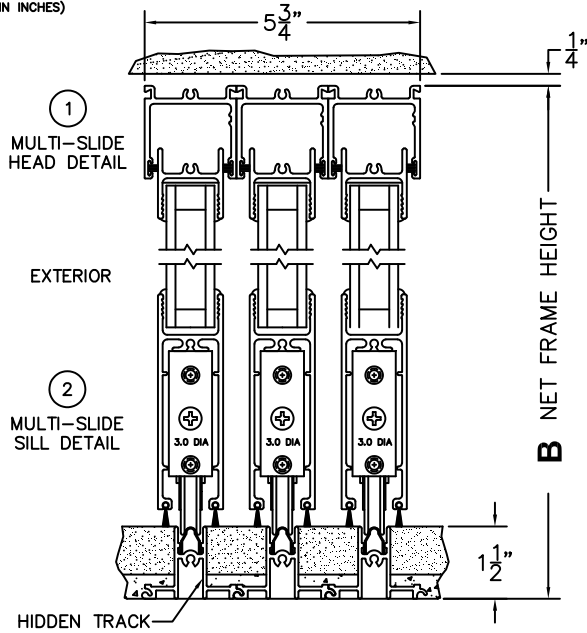

C(POCKET WIDTH)

D(NET FRAME WIDTH)

NOTES:

(USE RULER TO SCALE DIMENSIONS IN INCHES)

SCALE: 1/4

XXXP DOOR SHOWN

3 LOCK JAMB

4 INTERLOCKERS

5 INTERLOCKERS

6 POCKET INTERLOCKERS

7 POCKET JAMB

*CAUTION: WHEN CONSTRUCTING POCKET
NOTE THAT DAYLIGHT WIDTH DOES NOT
INCLUDE 1" SET BACK FOR POST INTERLOCKER.