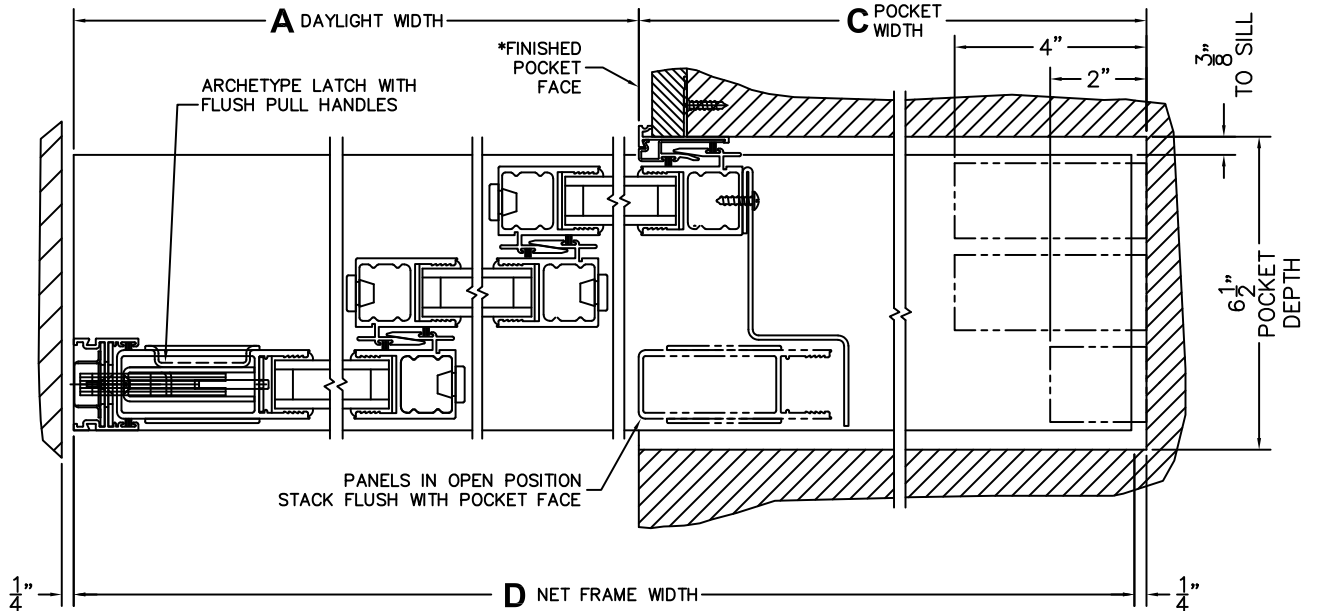

C(POCKET WIDTH)

D(NET FRAME WIDTH)

NOTES:

(USE RULER TO SCALE DIMENSIONS IN INCHES)

SCALE: 1/4

XXXP DOOR SHOWN

3 LOCK JAMB

4 INTERLOCKERS

5 INTERLOCKERS

6 POCKET INTERLOCKERS

7 POCKET JAMB

*CAUTION: WHEN CONSTRUCTING POCKET
NOTE THAT DAYLIGHT WIDTH DOES NOT
INCLUDE 1" SET BACK FOR POST INTERLOCKER.