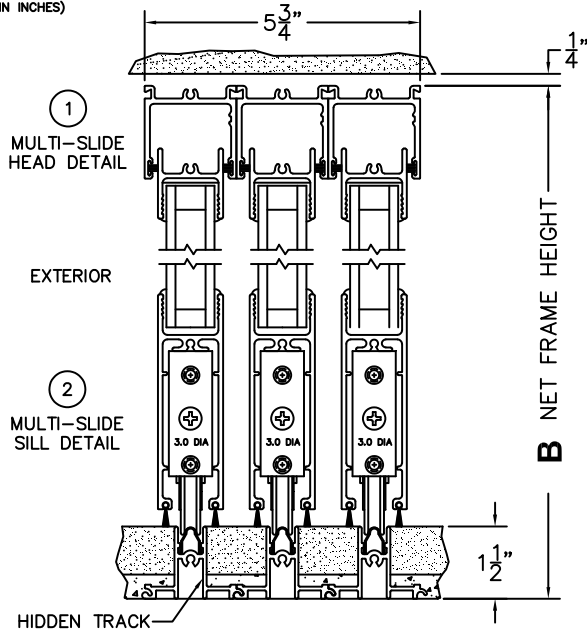

C(POCKET WIDTH)

D(NET FRAME WIDTH)

NOTES:

(USE RULER TO SCALE DIMENSIONS IN INCHES)

SCALE: 1/4

XXXXP DOOR SHOWN

- ③
LOCK JAMB
- ④
INTERLOCKERS
- ⑤
INTERLOCKERS
- ⑥
POCKET INTERLOCKER
- ⑦
POCKET JAMB

*CAUTION: WHEN CONSTRUCTING POCKET
NOTE THAT DAYLIGHT WIDTH DOES NOT
INCLUDE 1" SET BACK FOR POST INTERLOCKER.