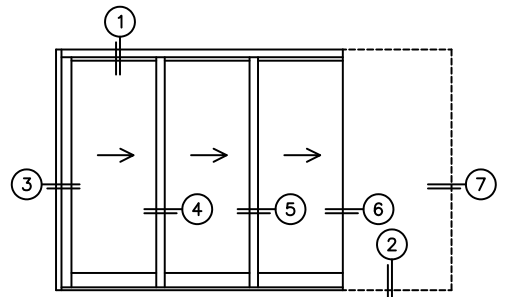

C(POCKET WIDTH)

D(NET FRAME WIDTH)

NOTES:

(USE RULER TO SCALE DIMENSIONS IN INCHES)

SCALE: 1/4

XXXXP DOOR SHOWN

- ③
LOCK JAMB
- ④
INTERLOCKERS
- ⑤
INTERLOCKERS
- ⑥
POCKET INTERLOCKER
- ⑦
POCKET JAMB

*CAUTION: WHEN CONSTRUCTING POCKET
NOTE THAT DAYLIGHT WIDTH DOES NOT
INCLUDE 1" SET BACK FOR POST INTERLOCKER.