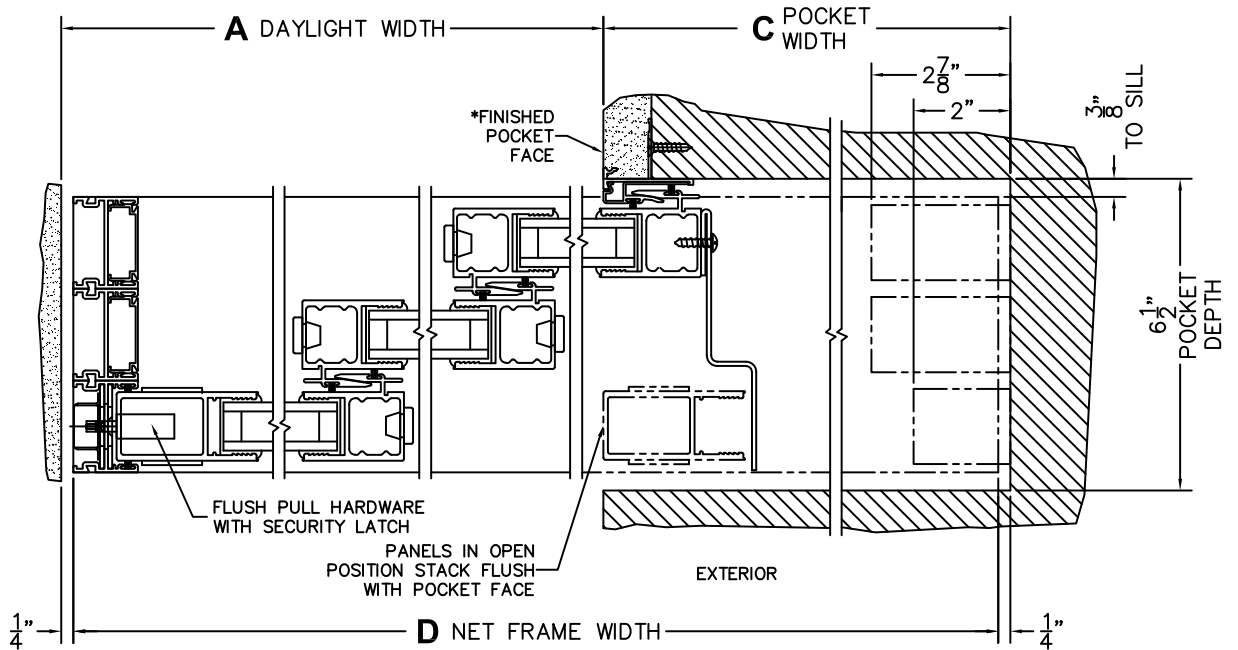

C(POCKET WIDTH)

D(NET FRAME WIDTH)

NOTES:

(USE RULER TO SCALE DIMENSIONS IN INCHES)

SCALE: 1/4

XXXXP DOOR SHOWN

- ③
LOCK JAMB
- ④
INTERLOCKERS
- ⑤
INTERLOCKERS
- ⑥
POCKET INTERLOCKER
- ⑦
POCKET JAMB

*CAUTION: WHEN CONSTRUCTING POCKET
NOTE THAT DAYLIGHT WIDTH DOES NOT
INCLUDE 1" SET BACK FOR POST INTERLOCKER.