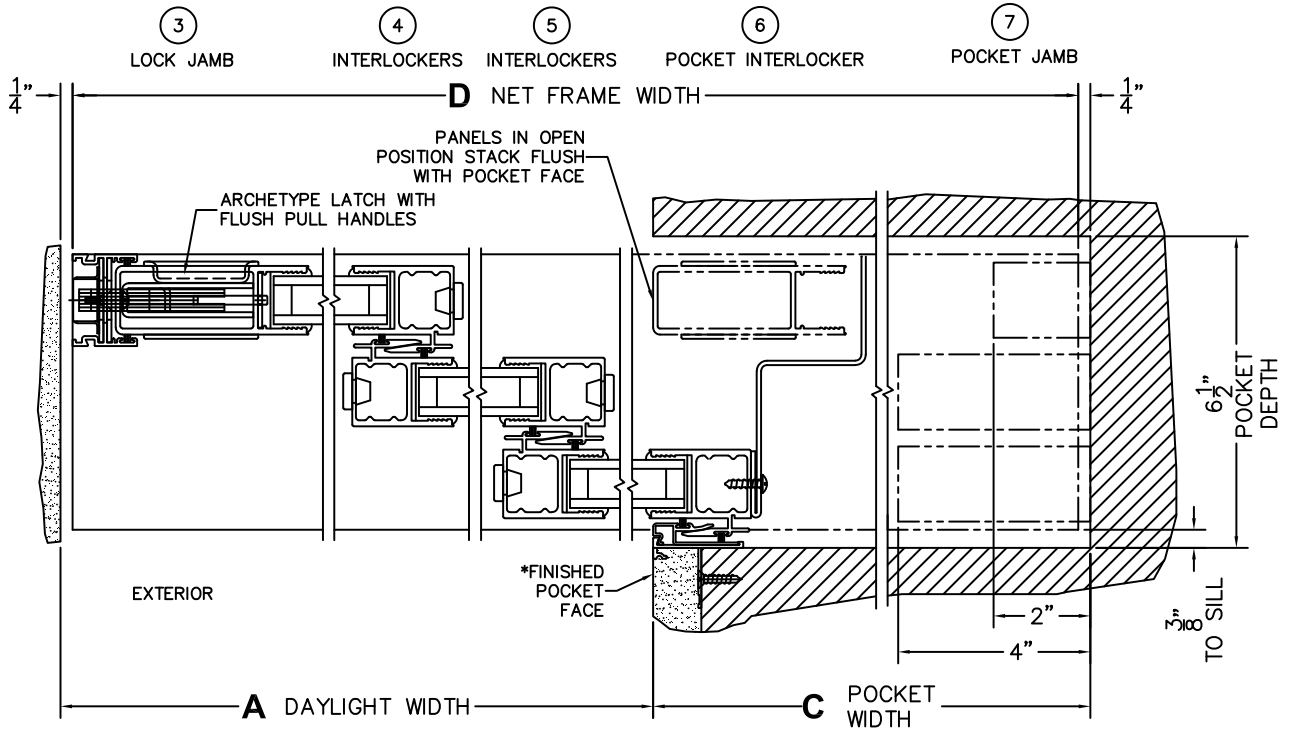

C(POCKET WIDTH)

D(NET FRAME WIDTH)

NOTES:

(USE RULER TO SCALE DIMENSIONS IN INCHES)

SCALE: 1/4

XXXP DOOR SHOWN

*CAUTION: WHEN CONSTRUCTING POCKET NOTE THAT DAYLIGHT WIDTH DOES NOT INCLUDE 1" SET BACK FOR POST INTERLOCKER.