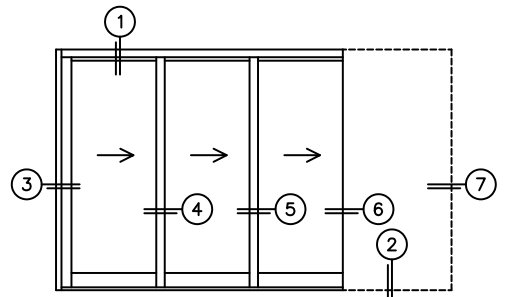

C(POCKET WIDTH)

D(NET FRAME WIDTH)

NOTES:

(USE RULER TO SCALE DIMENSIONS IN INCHES)

SCALE: 1/4

XXXP DOOR SHOWN

*CAUTION: WHEN CONSTRUCTING POCKET NOTE THAT DAYLIGHT WIDTH DOES NOT INCLUDE 1" SET BACK FOR POST INTERLOCKER.