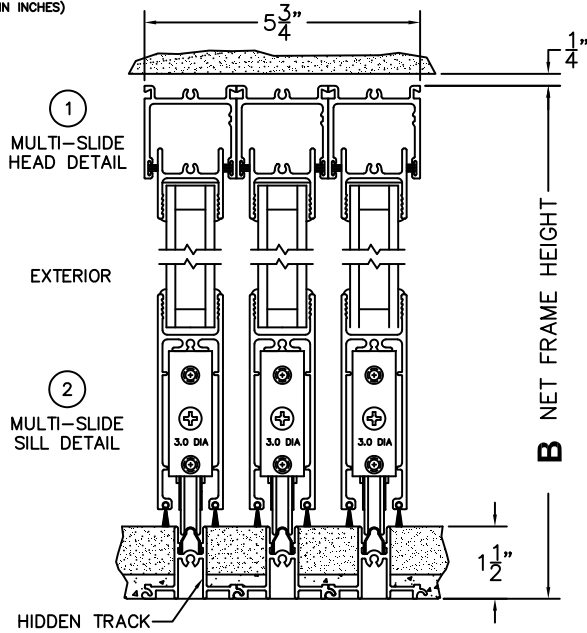

C(POCKET WIDTH)

D(NET FRAME WIDTH)

NOTES:

(USE RULER TO SCALE DIMENSIONS IN INCHES)

SCALE: 1/4

XXXP DOOR SHOWN

*CAUTION: WHEN CONSTRUCTING POCKET NOTE THAT DAYLIGHT WIDTH DOES NOT INCLUDE 1" SET BACK FOR POST INTERLOCKER.