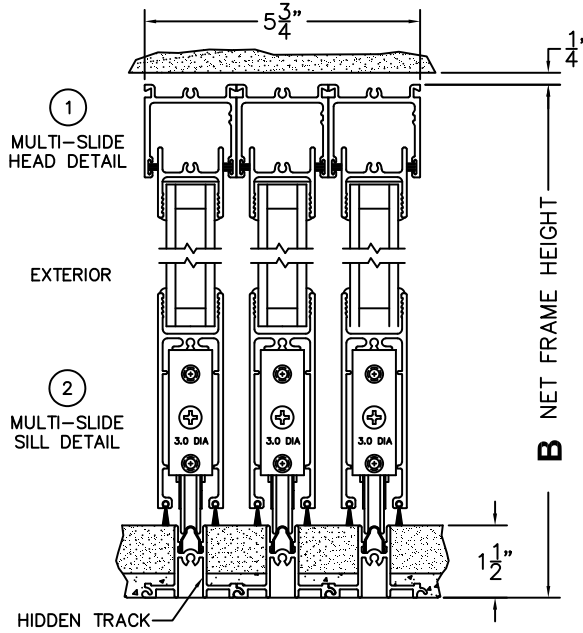

(USE RULER TO SCALE DIMENSIONS IN INCHES)

SCALE: 1/4

\*CAUTION: WHEN CONSTRUCTING POCKET NOTE THAT DAYLIGHT WIDTH DOES NOT INCLUDE 1" SET BACK FOR POST INTERLOCKER.