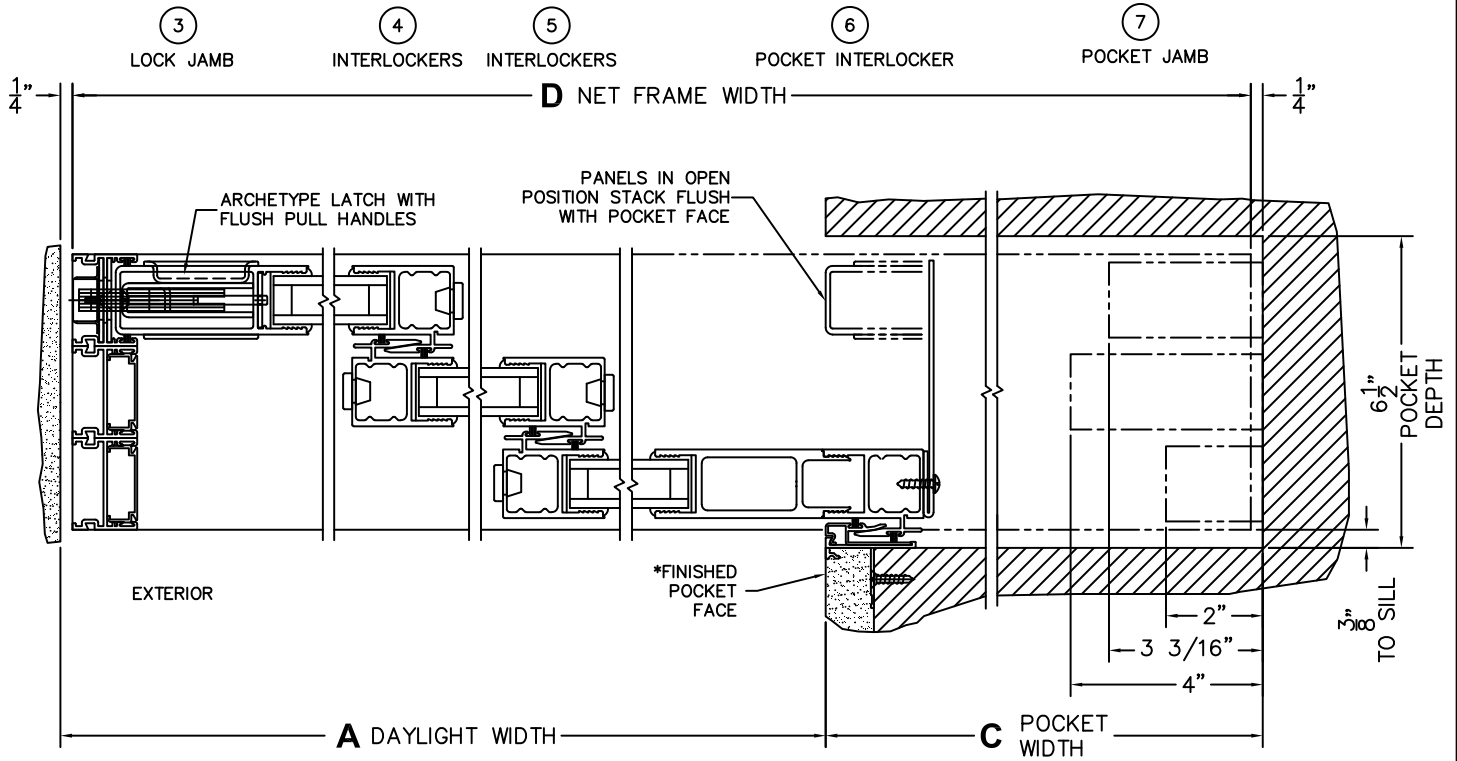

(USE RULER TO SCALE DIMENSIONS IN INCHES)

SCALE: 1/4

\*CAUTION: WHEN CONSTRUCTING POCKET NOTE THAT DAYLIGHT WIDTH DOES NOT INCLUDE 1" SET BACK FOR POST INTERLOCKER.