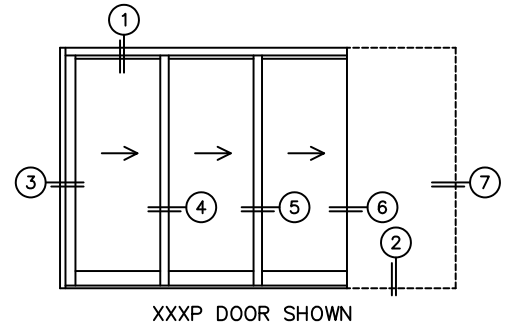

(USE RULER TO SCALE DIMENSIONS IN INCHES)

SCALE: 1/4

\*CAUTION: WHEN CONSTRUCTING POCKET NOTE THAT DAYLIGHT WIDTH DOES NOT INCLUDE 1" SET BACK FOR POST INTERLOCKER.